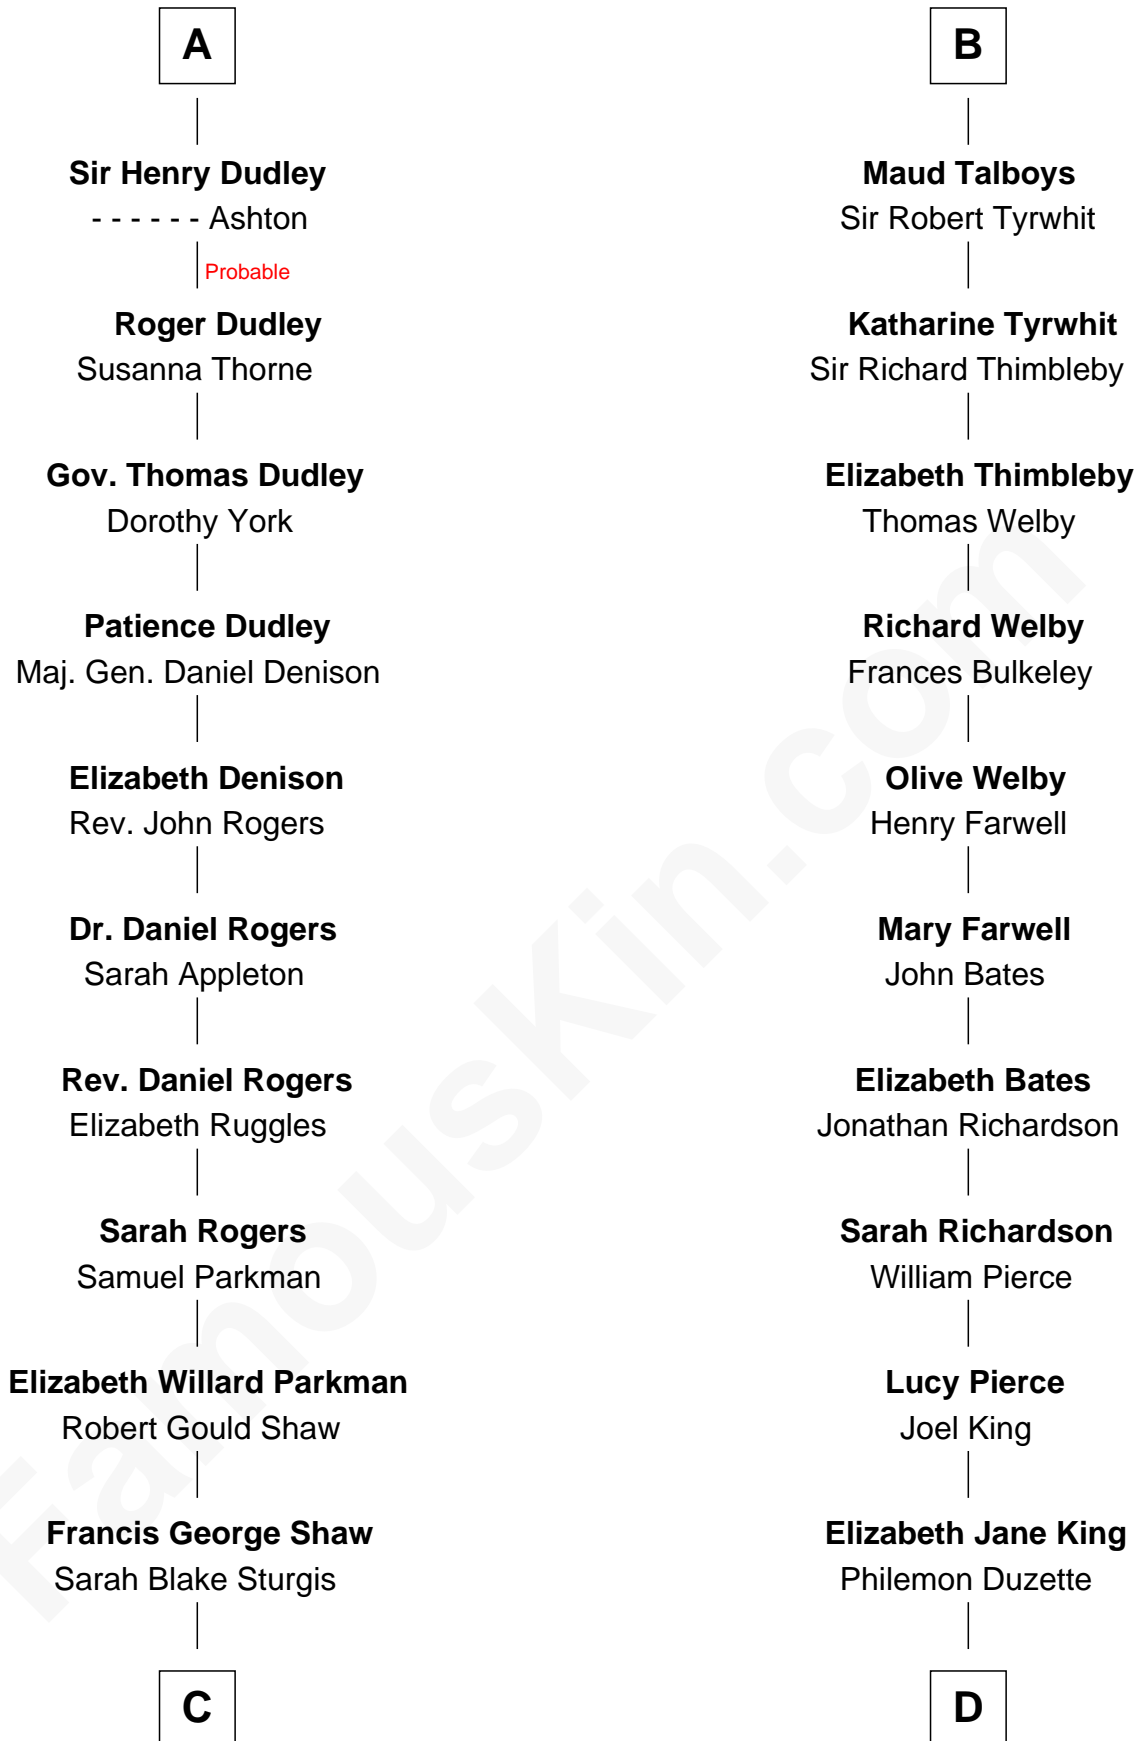

FamousKin.com

Relationship Chart of

Kyra Sedgwick

TV and Movie Actress

21st cousin of

Mitt Romney

70th Governor of Massachusetts

Sir Hugh I de Audley

Iseult de Mortimer

C

Susanna Shaw
Robert Bowne Minturn

Sarah May Minturn
Henry Dwight Sedgwick

Robert Minturn Sedgwick
Helen Peabody

Henry Dwight Sedgwick
Patricia Ann Rosenwald

Kyra Sedgwick
TV and Movie Actress

D

Clarissa Minerva Duzette
Lewis Robison

Charles Edward Robison
Rosetta Mary Berry

Alma Luella Robison
Harold Arundel LaFount

Lenore Emily LaFount
George Wilcken Romney

Mitt Romney
70th Governor of Massachusetts