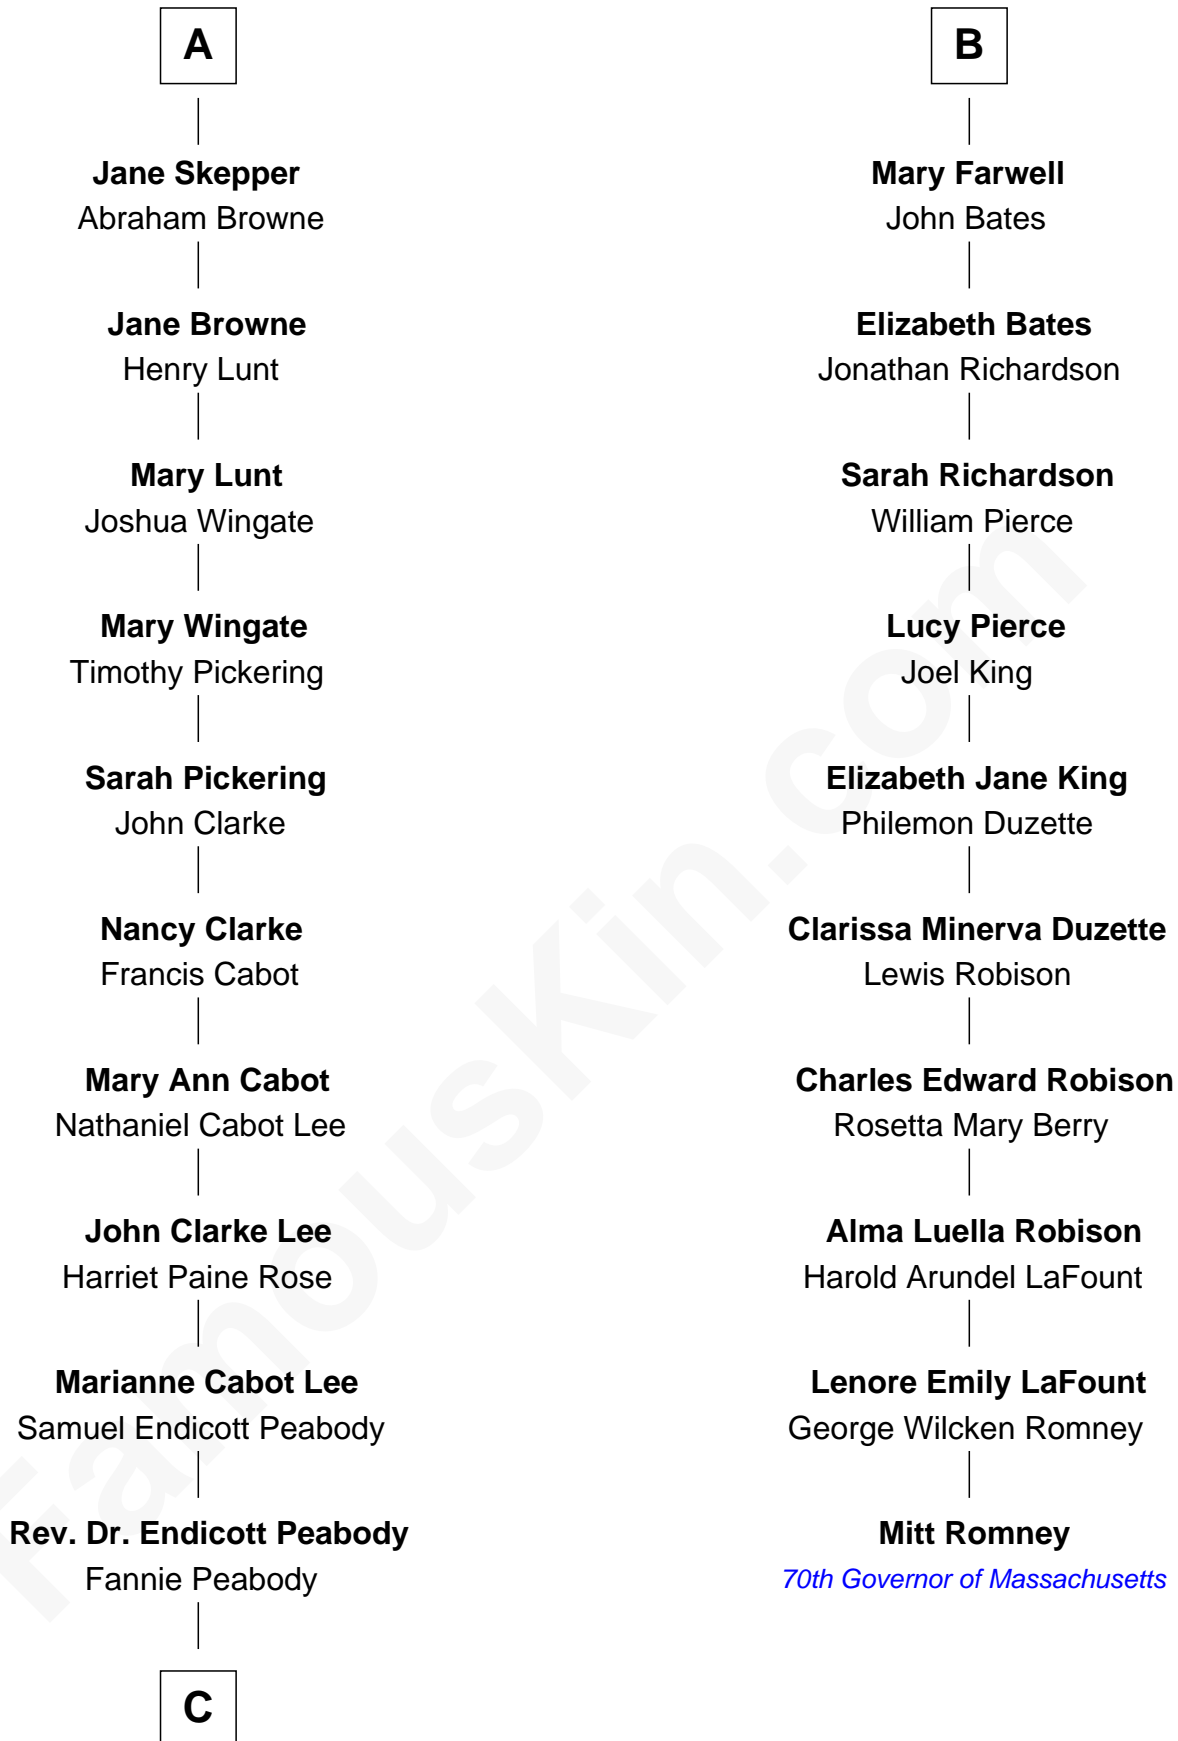

## Relationship Chart of

**Kyra Sedgwick**

*TV and Movie Actress*

16th cousin 3 times removed of

**Mitt Romney**

*70th Governor of Massachusetts*

**Sir Roger Wentworth**

Margery Despencer

**Joan Ledgard**

Richard Skepper

**Edward Skepper**

Mary Robinson

**Rev. William Skepper**

Jane - - - - -

**A**

**Agnes Wentworth**

Thomas Welby

**Richard Welby**

Frances Bulkeley

**Olive Welby**

Henry Farwell

**B**

**C**

**Helen Peabody**  
Robert Minturn Sedgwick

**Henry Dwight Sedgwick**  
Patricia Ann Rosenwald

**Kyra Sedgwick**  
*TV and Movie Actress*

FamousKin.com