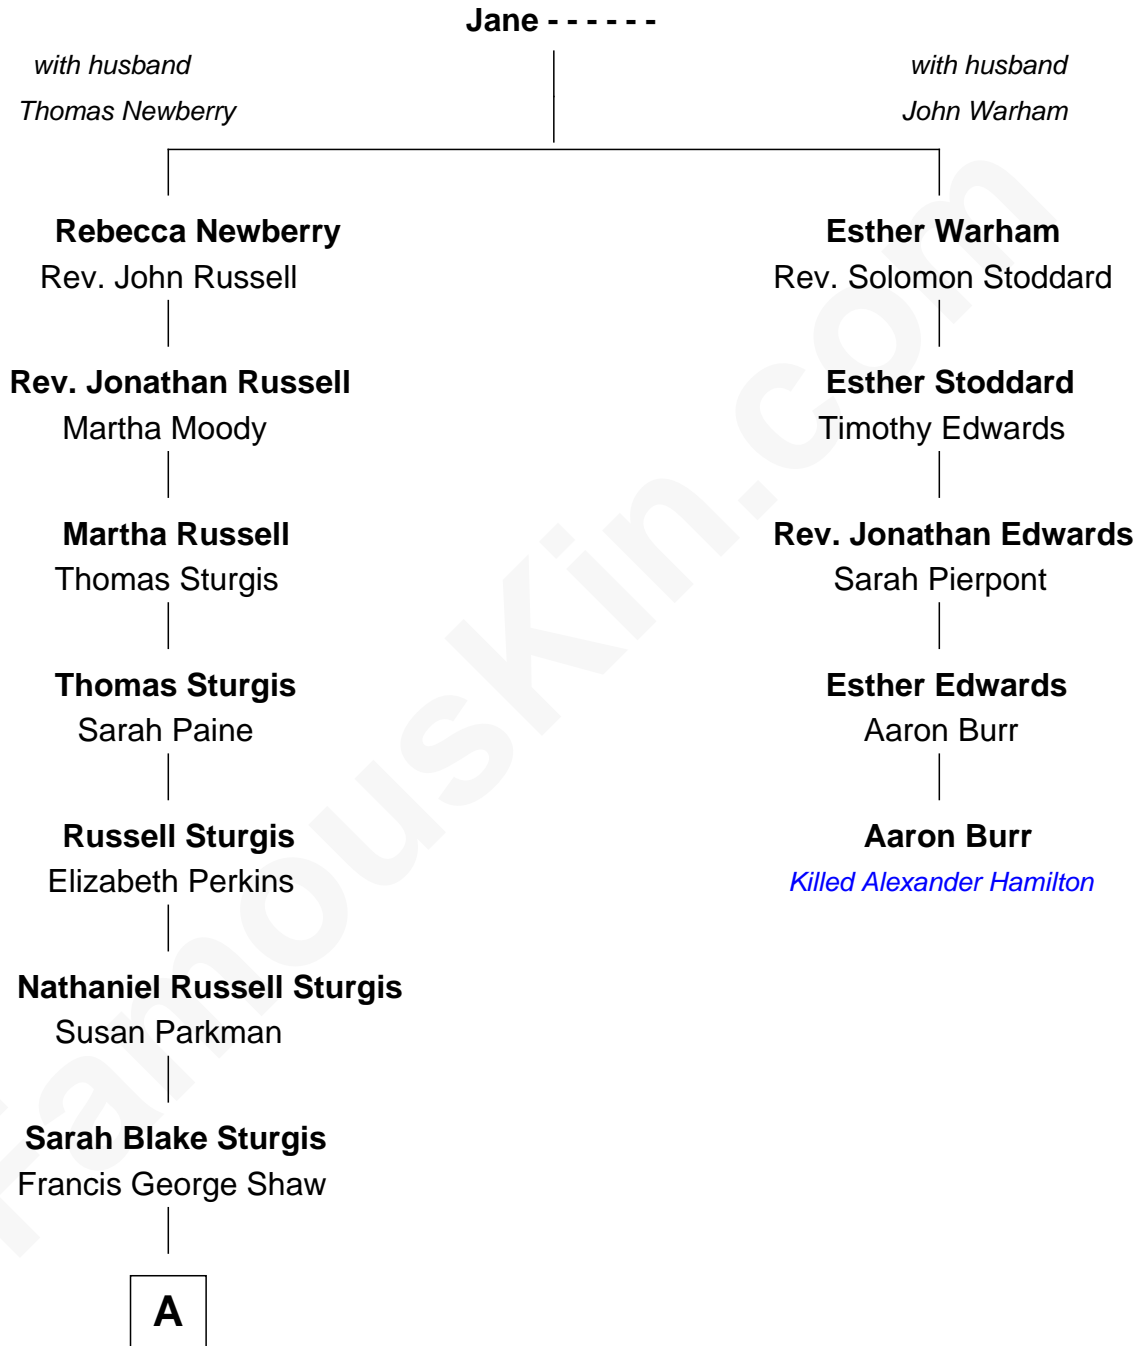

FamousKin.com Relationship Chart of

Kyra Sedgwick

TV and Movie Actress

4th cousin 7 times removed of

Aaron Burr

Killed Alexander Hamilton

A

—
Susanna Shaw
Robert Bowne Minturn

—
Sarah May Minturn
Henry Dwight Sedgwick

—
Robert Minturn Sedgwick
Helen Peabody

—
Henry Dwight Sedgwick
Patricia Ann Rosenwald

—
Kyra Sedgwick
TV and Movie Actress

FamousKin.com