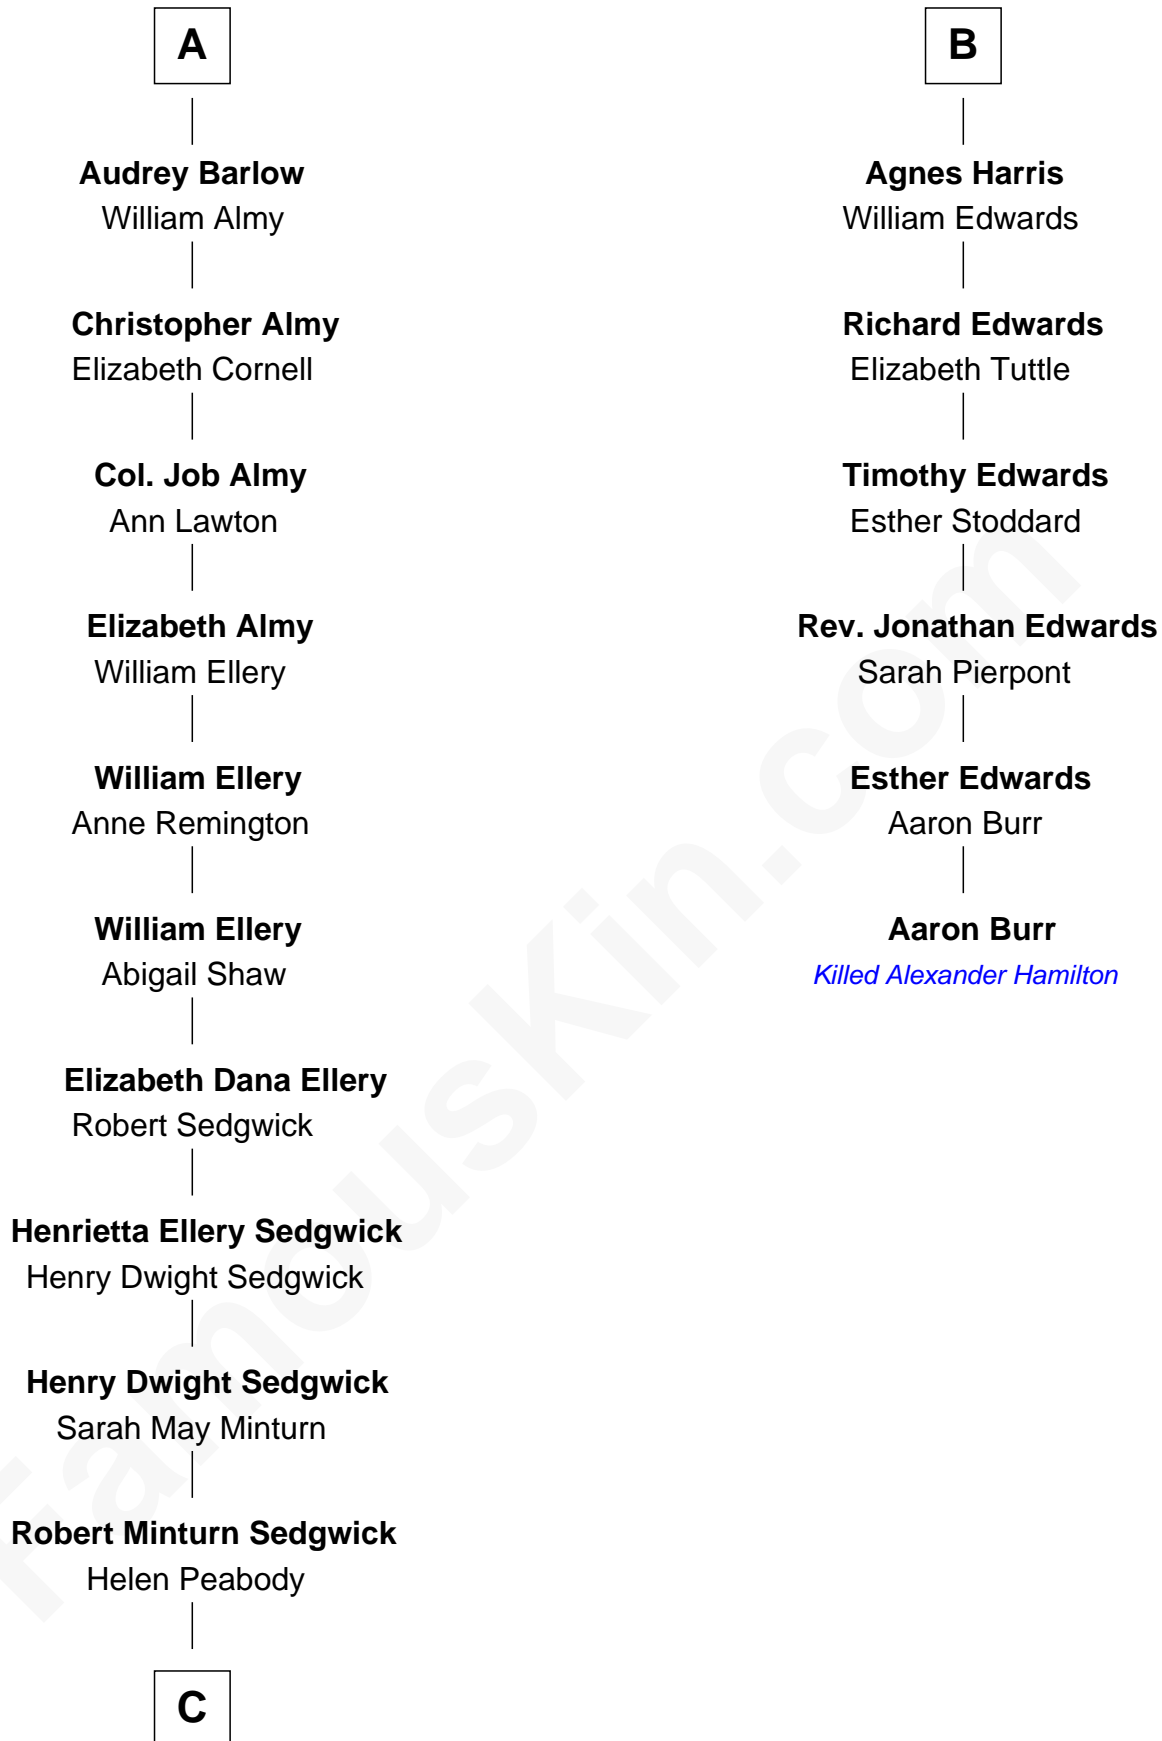

FamousKin.com Relationship Chart of

Kyra Sedgwick

TV and Movie Actress

12th cousin 6 times removed of

Aaron Burr

Killed Alexander Hamilton

C

Henry Dwight Sedgwick

Patricia Ann Rosenwald

Kyra Sedgwick

TV and Movie Actress

FamousKin.com