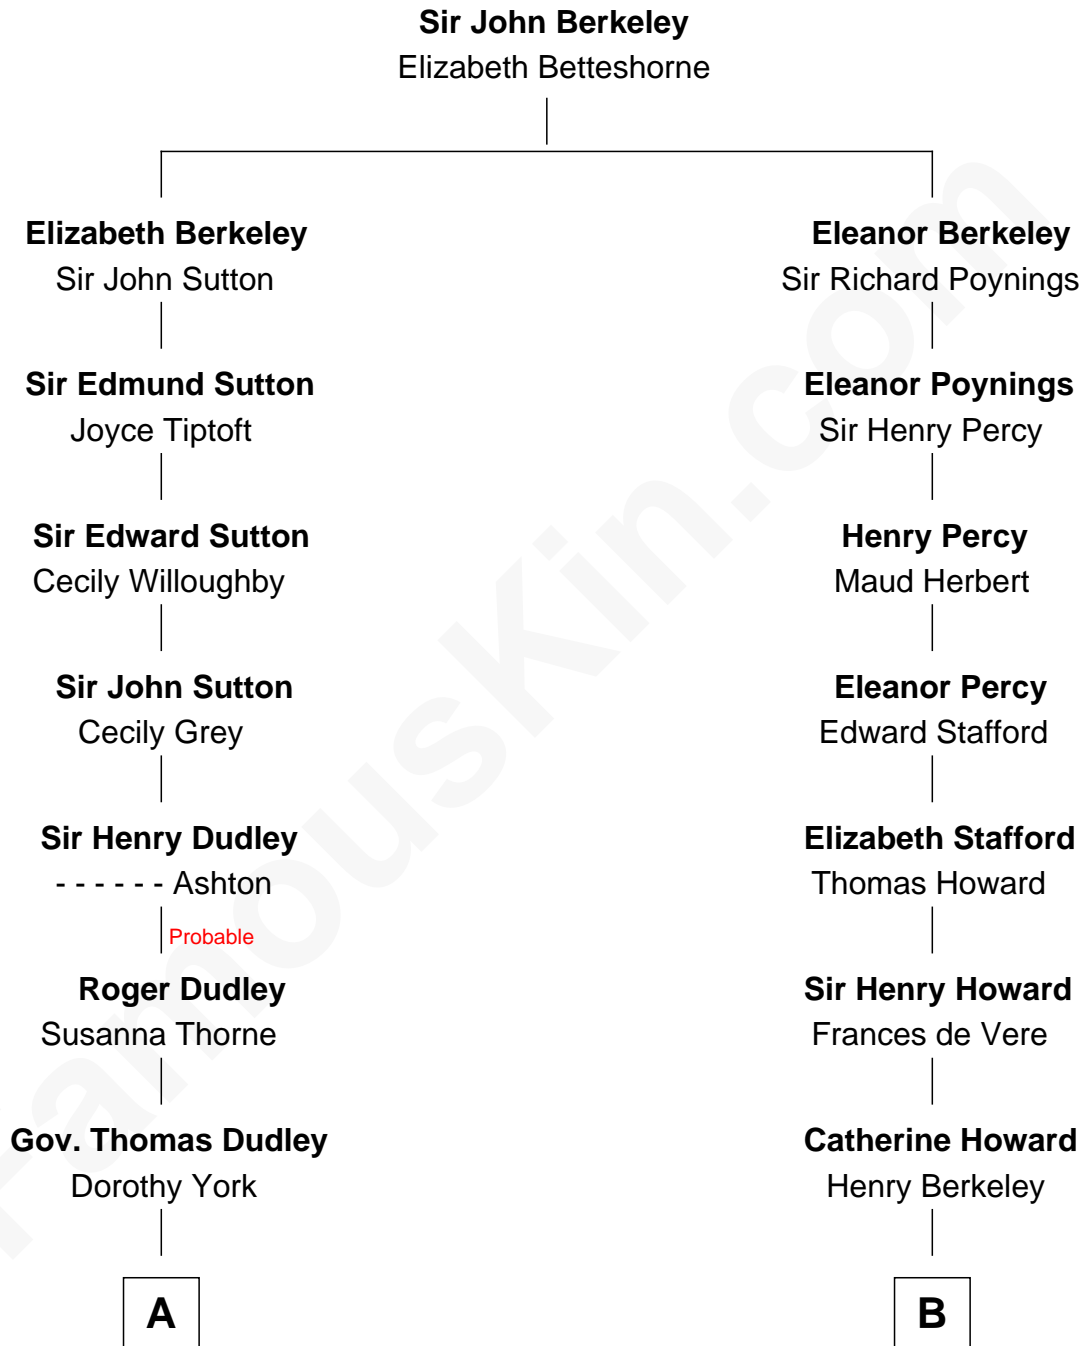

# FamousKin.com Relationship Chart of

**Kyra Sedgwick**

TV and Movie Actress

15th cousin 3 times removed of

**Francis Scott Key**

Author of "The Star Spangled Banner"

**C**

Henry Dwight Sedgwick

Patricia Ann Rosenwald

**Kyra Sedgwick**

*TV and Movie Actress*

FamousKin.com