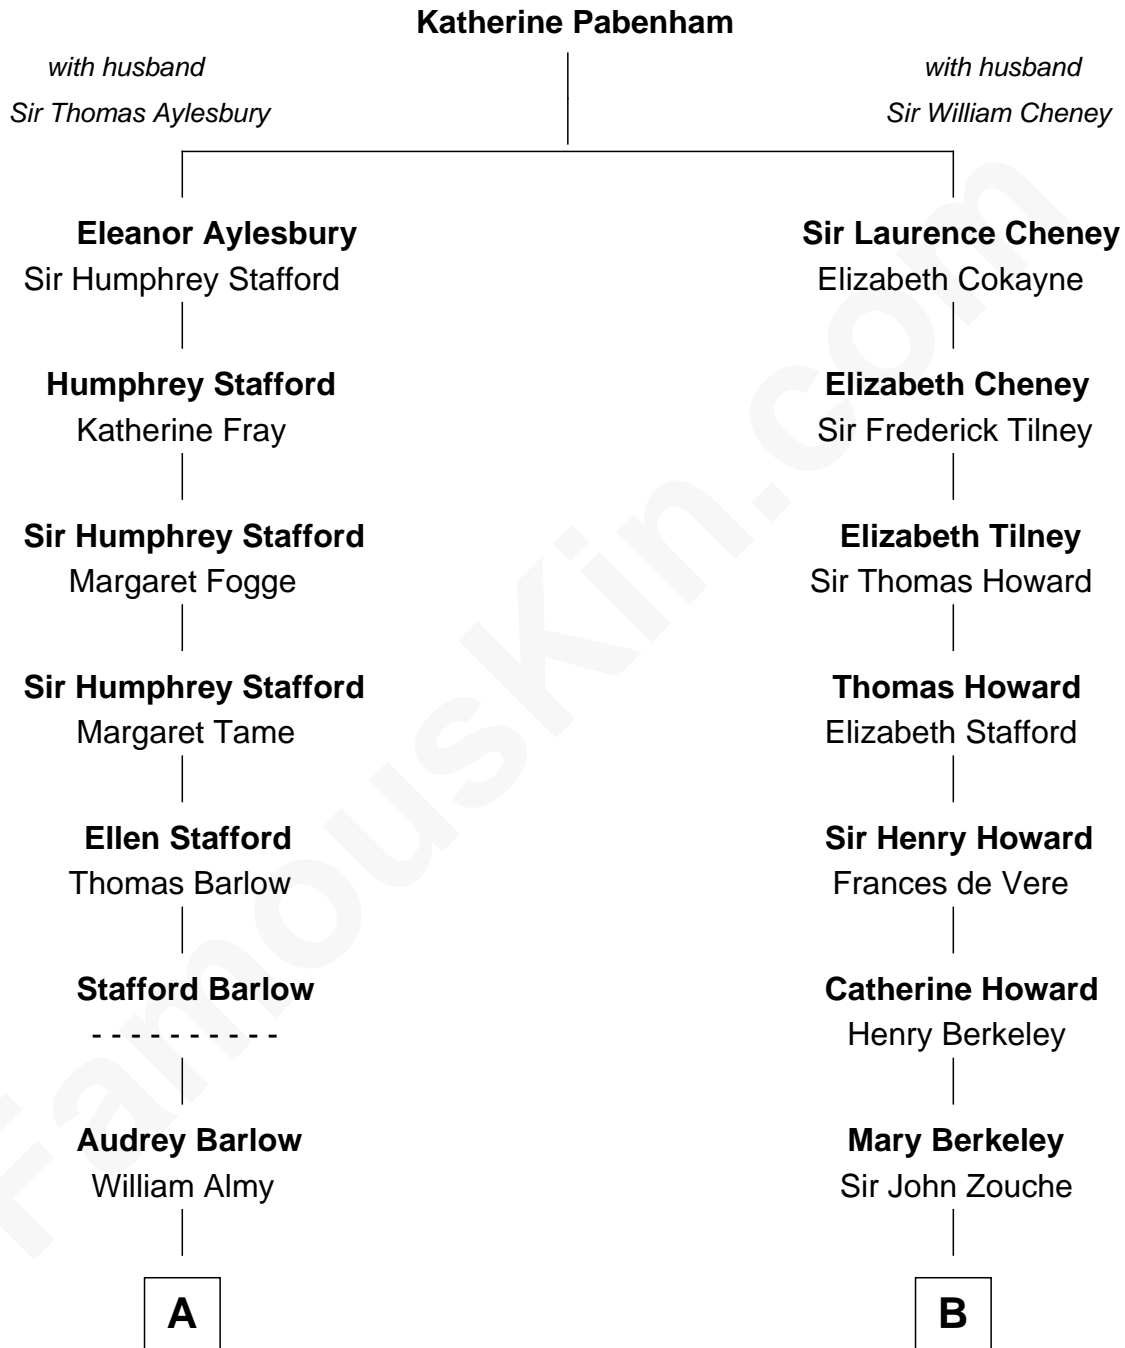

# FamousKin.com Relationship Chart of

**Kyra Sedgwick**

*TV and Movie Actress*

14th cousin 3 times removed of

**Francis Scott Key**

*Author of "The Star Spangled Banner"*

Kyra Sedgwick photo by [Angela George](#) (CC BY-SA 3.0)