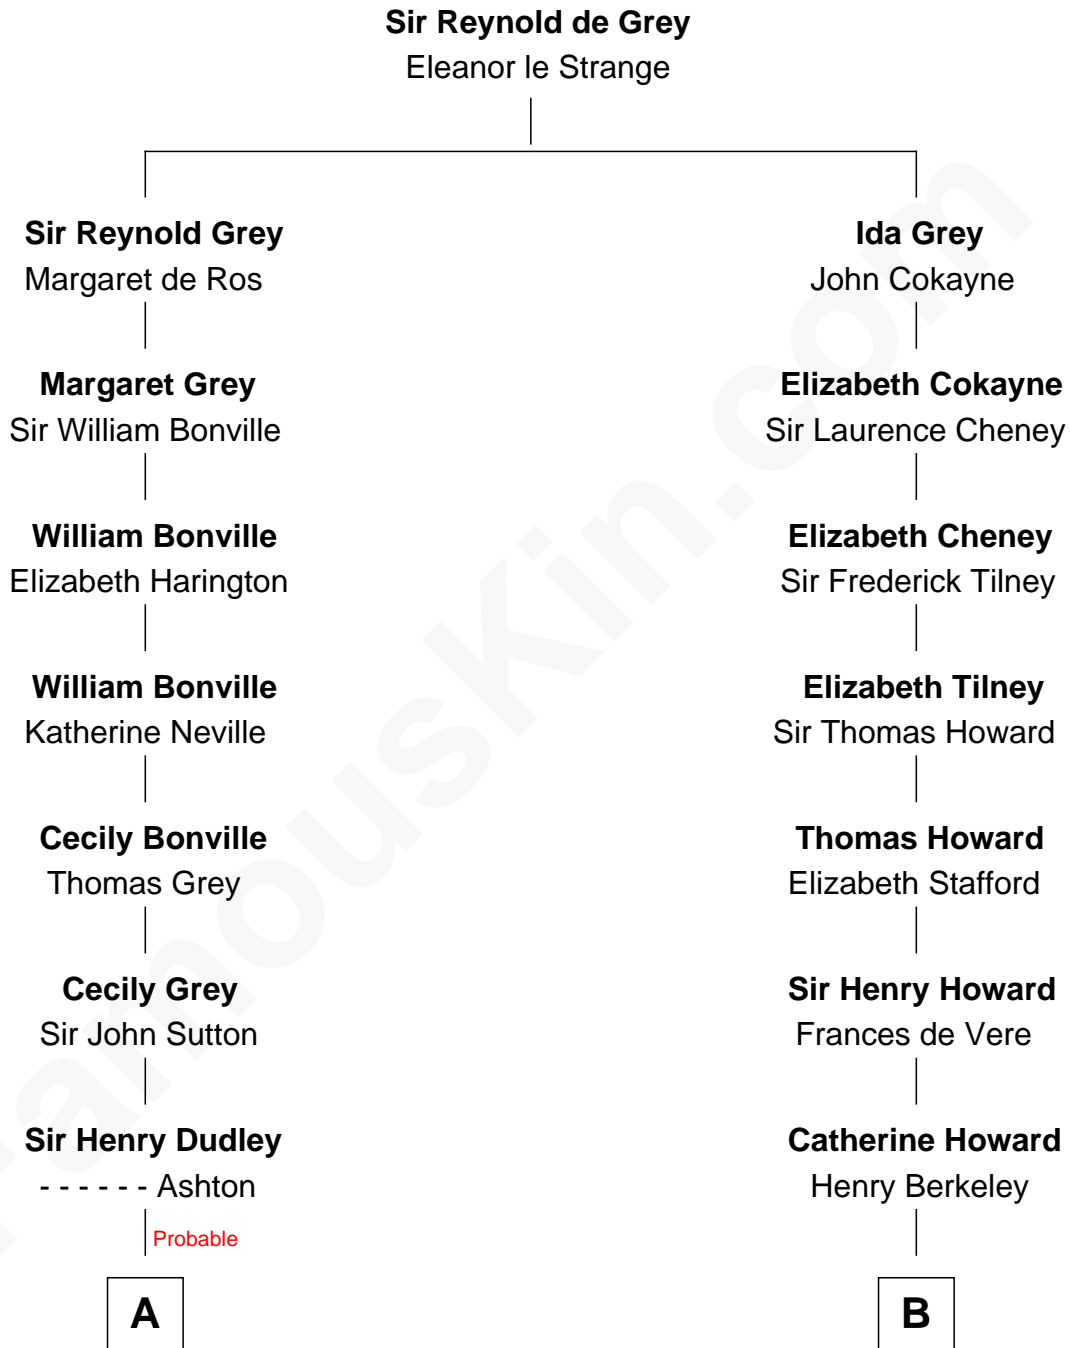

FamousKin.com

Relationship Chart of

Kyra Sedgwick

TV and Movie Actress

15th cousin 5 times removed of

Francis Scott Key

Author of "The Star Spangled Banner"

C

—
Sarah May Minturn
Henry Dwight Sedgwick

—
Robert Minturn Sedgwick
Helen Peabody

—
Henry Dwight Sedgwick
Patricia Ann Rosenwald

—
Kyra Sedgwick
TV and Movie Actress

FamousKin.com