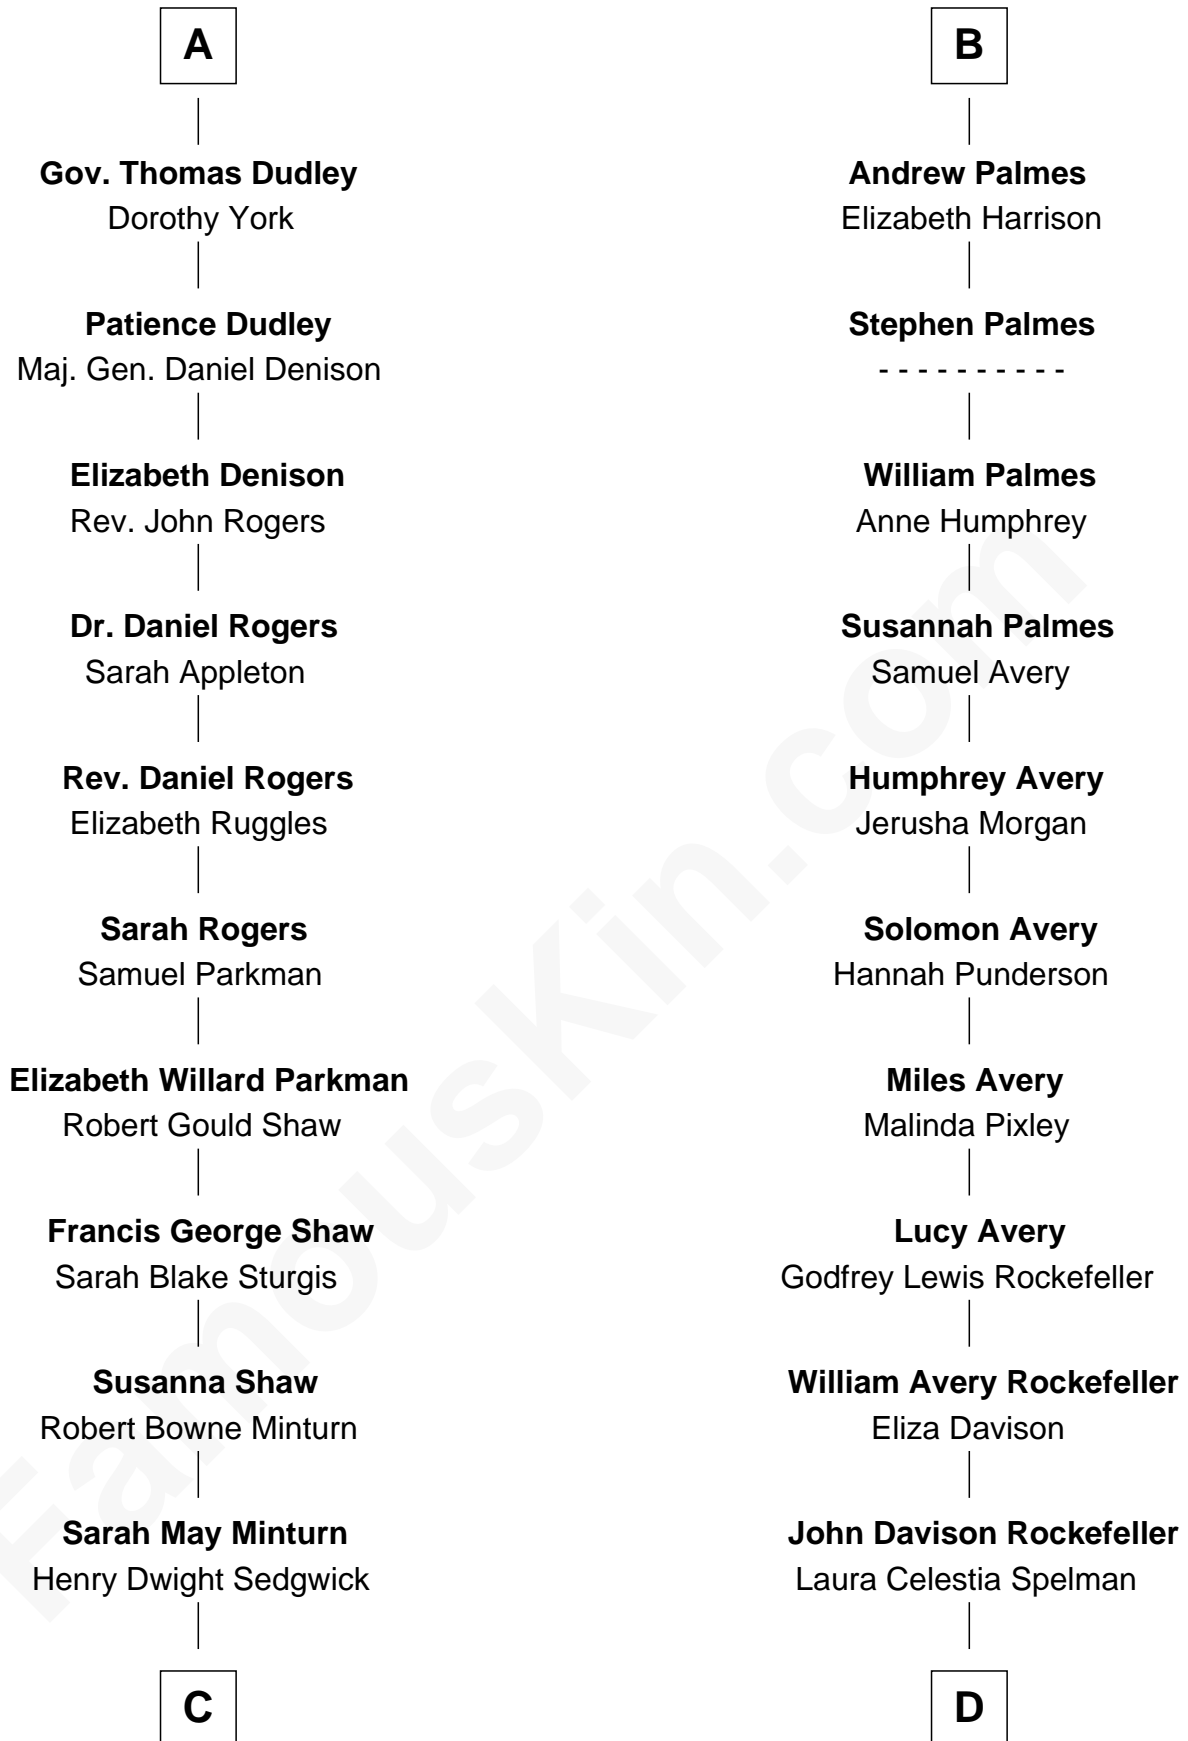

FamousKin.com

Relationship Chart of

Kyra Sedgwick

TV and Movie Actress

18th cousin 1 time removed of

Nelson Rockefeller

41st U.S. Vice-President

Sir Walter Blount

Cecily Willoughby

Sir John Sutton

Cecily Grey

Sir Henry Dudley

----- Ashton

Probable

Roger Dudley

Susanna Thorne

A

Sir Thomas Blount

Margaret de Gresley

Sir Walter Blount

Helena Byron

Sir William Blount

Margaret Echyngham

Elizabeth Blount

Sir Andrews de Windsor

Anne Windsor

Sir Roger Corbet

Margaret Corbet

Sir Francis Palmes

Sir Francis Palmes

Mary Hadnall

B