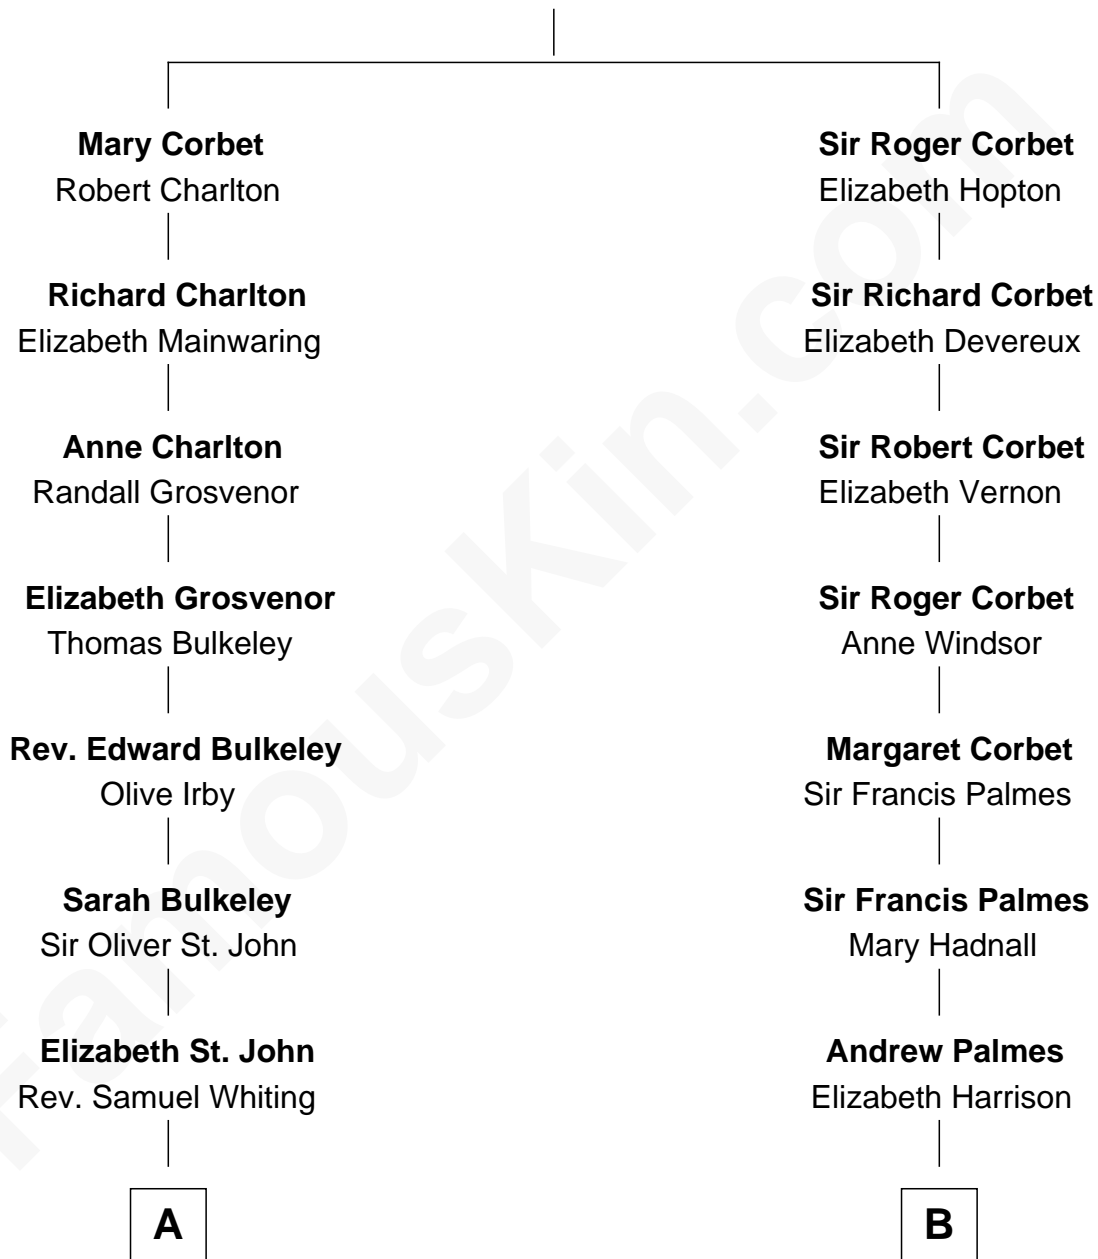

FamousKin.com

Relationship Chart of

Kyra Sedgwick

TV and Movie Actress

17th cousin 1 time removed of

Nelson Rockefeller

41st U.S. Vice-President

Sir Robert Corbet

Margaret - - - - -

C

Henry Dwight Sedgwick

Patricia Ann Rosenwald

Kyra Sedgwick

TV and Movie Actress

FamousKin.com