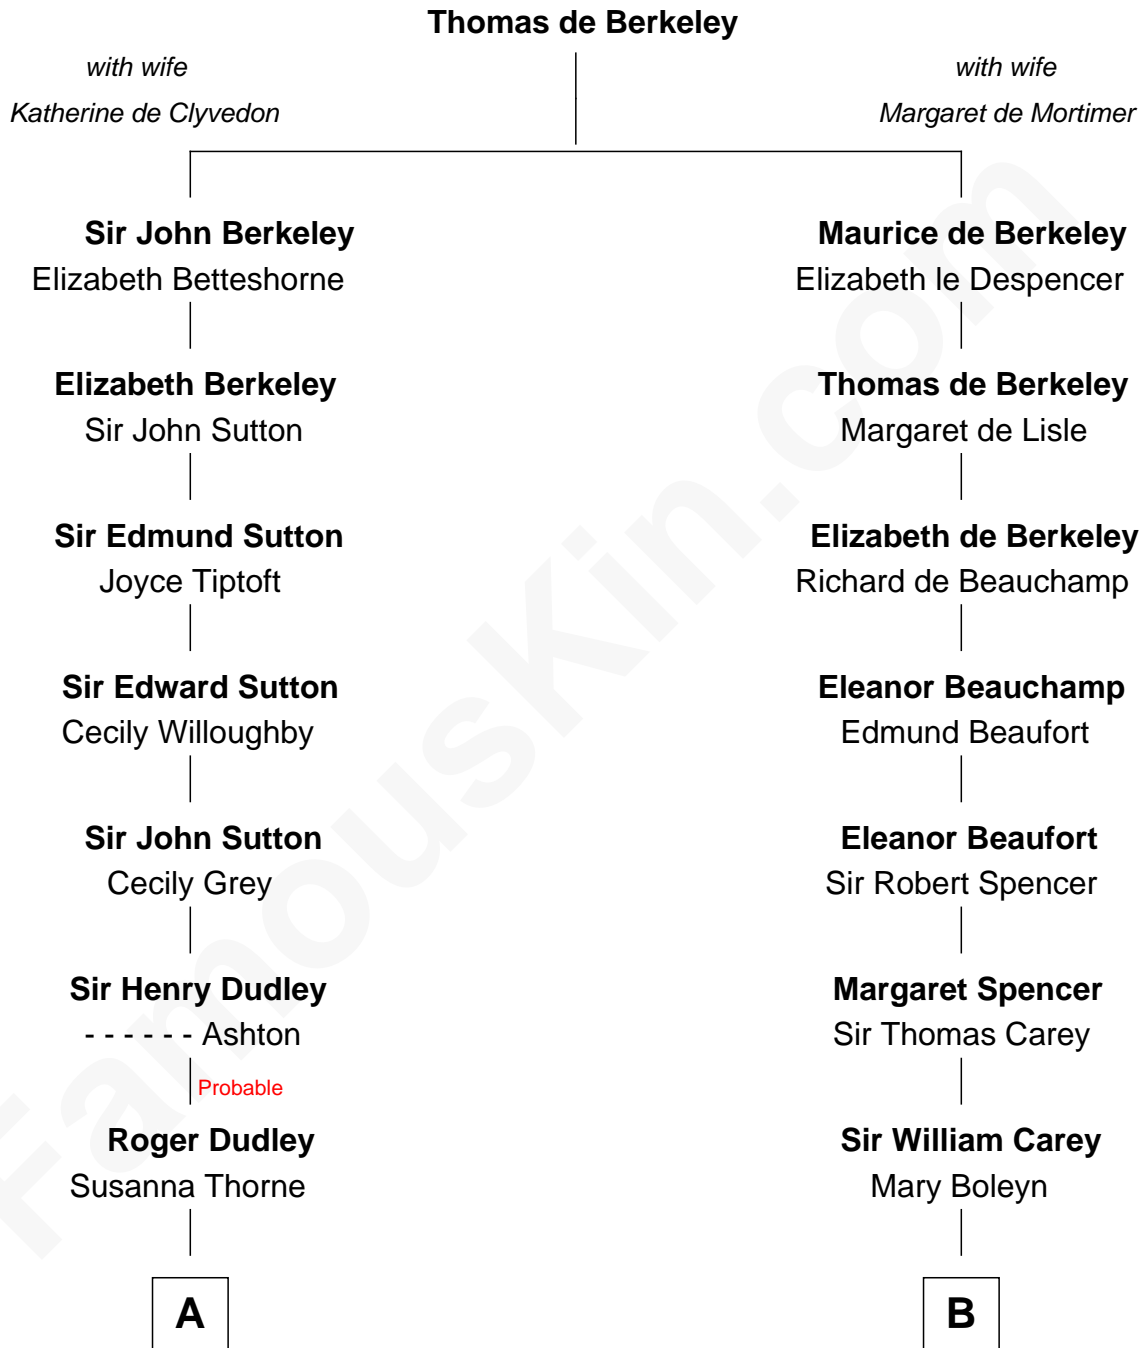

FamousKin.com Relationship Chart of

Kyra Sedgwick

TV and Movie Actress

19th cousin 1 time removed of

Nelson Rockefeller

41st U.S. Vice-President

C

Robert Minturn Sedgwick

Helen Peabody

Henry Dwight Sedgwick

Patricia Ann Rosenwald

Kyra Sedgwick

TV and Movie Actress

D

William Avery Rockefeller

Eliza Davison