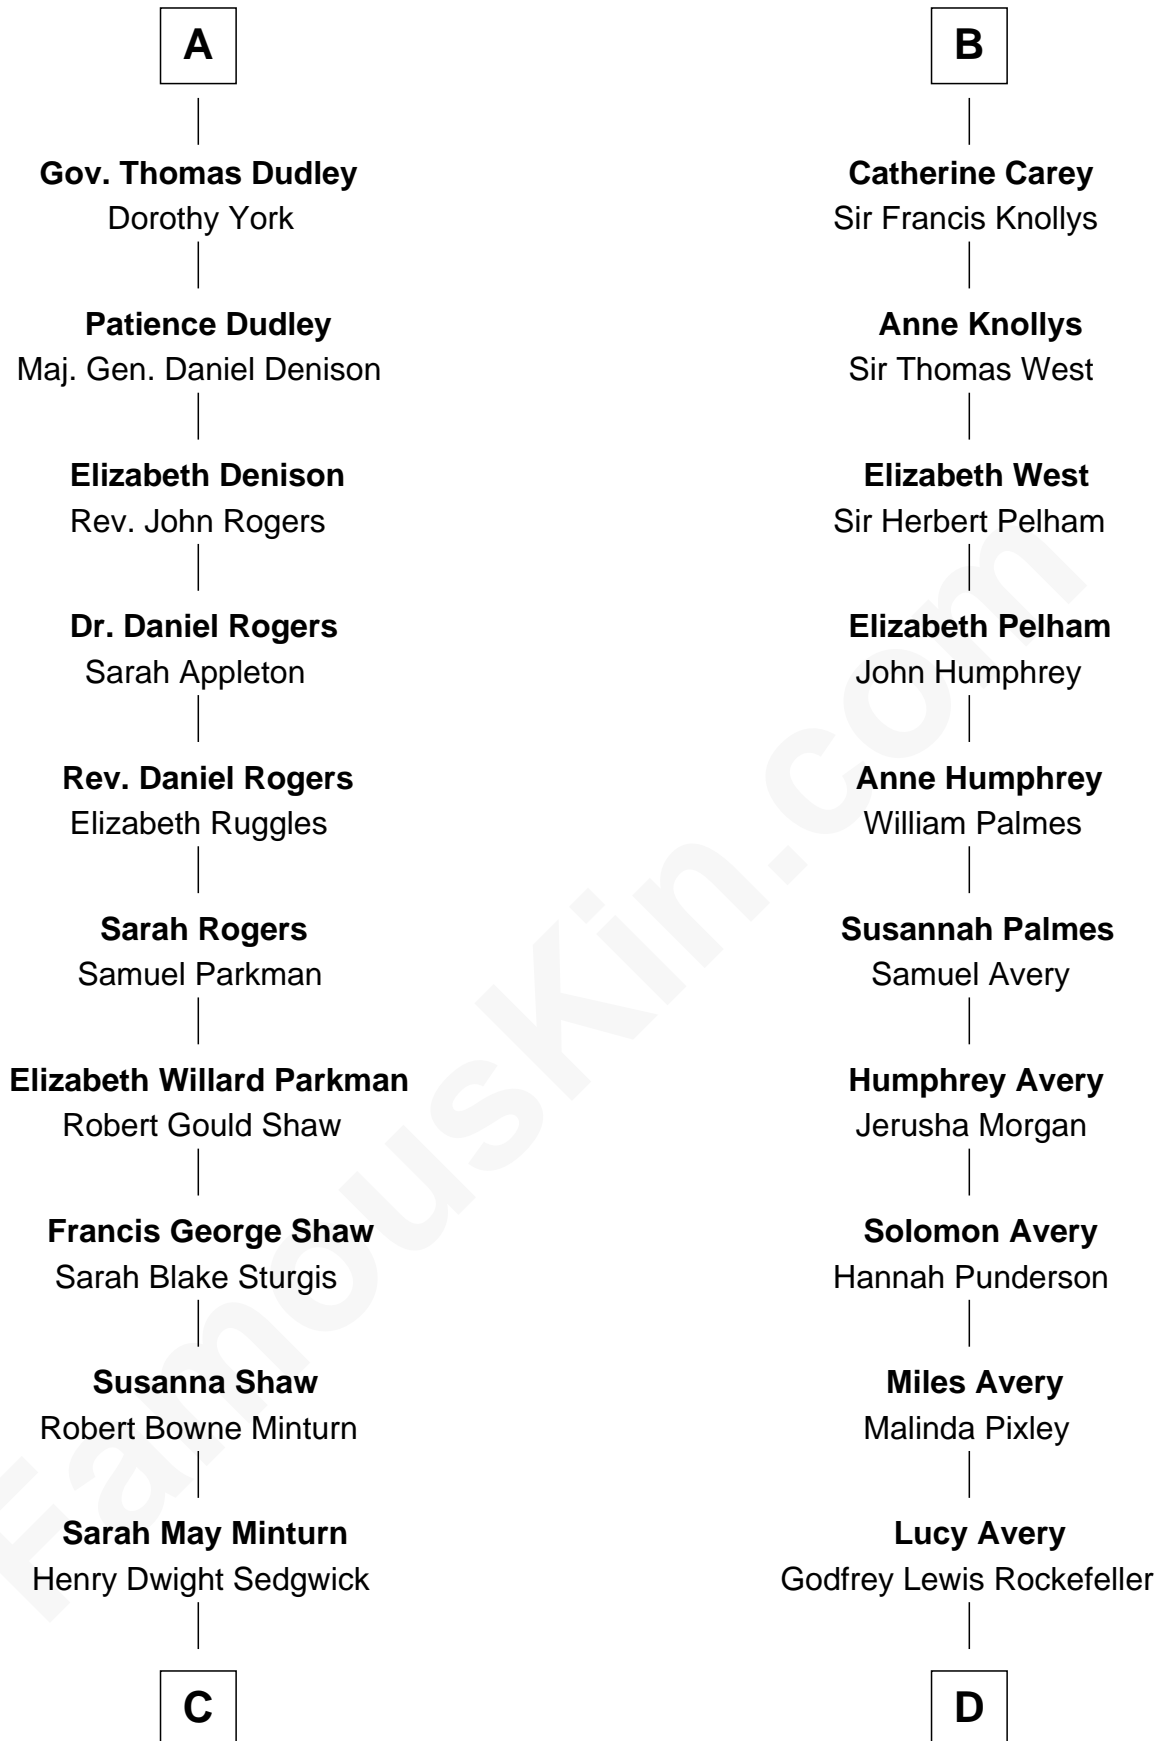

FamousKin.com Relationship Chart of

Kyra Sedgwick

TV and Movie Actress

19th cousin 1 time removed of

Nelson Rockefeller

41st U.S. Vice-President

C

Robert Minturn Sedgwick

Helen Peabody

Henry Dwight Sedgwick

Patricia Ann Rosenwald

Kyra Sedgwick

TV and Movie Actress

D

William Avery Rockefeller

Eliza Davison

John Davison Rockefeller

Laura Celestia Spelman

John Davison Rockefeller

Abby Greene Aldrich

Nelson Rockefeller

41st U.S. Vice-President