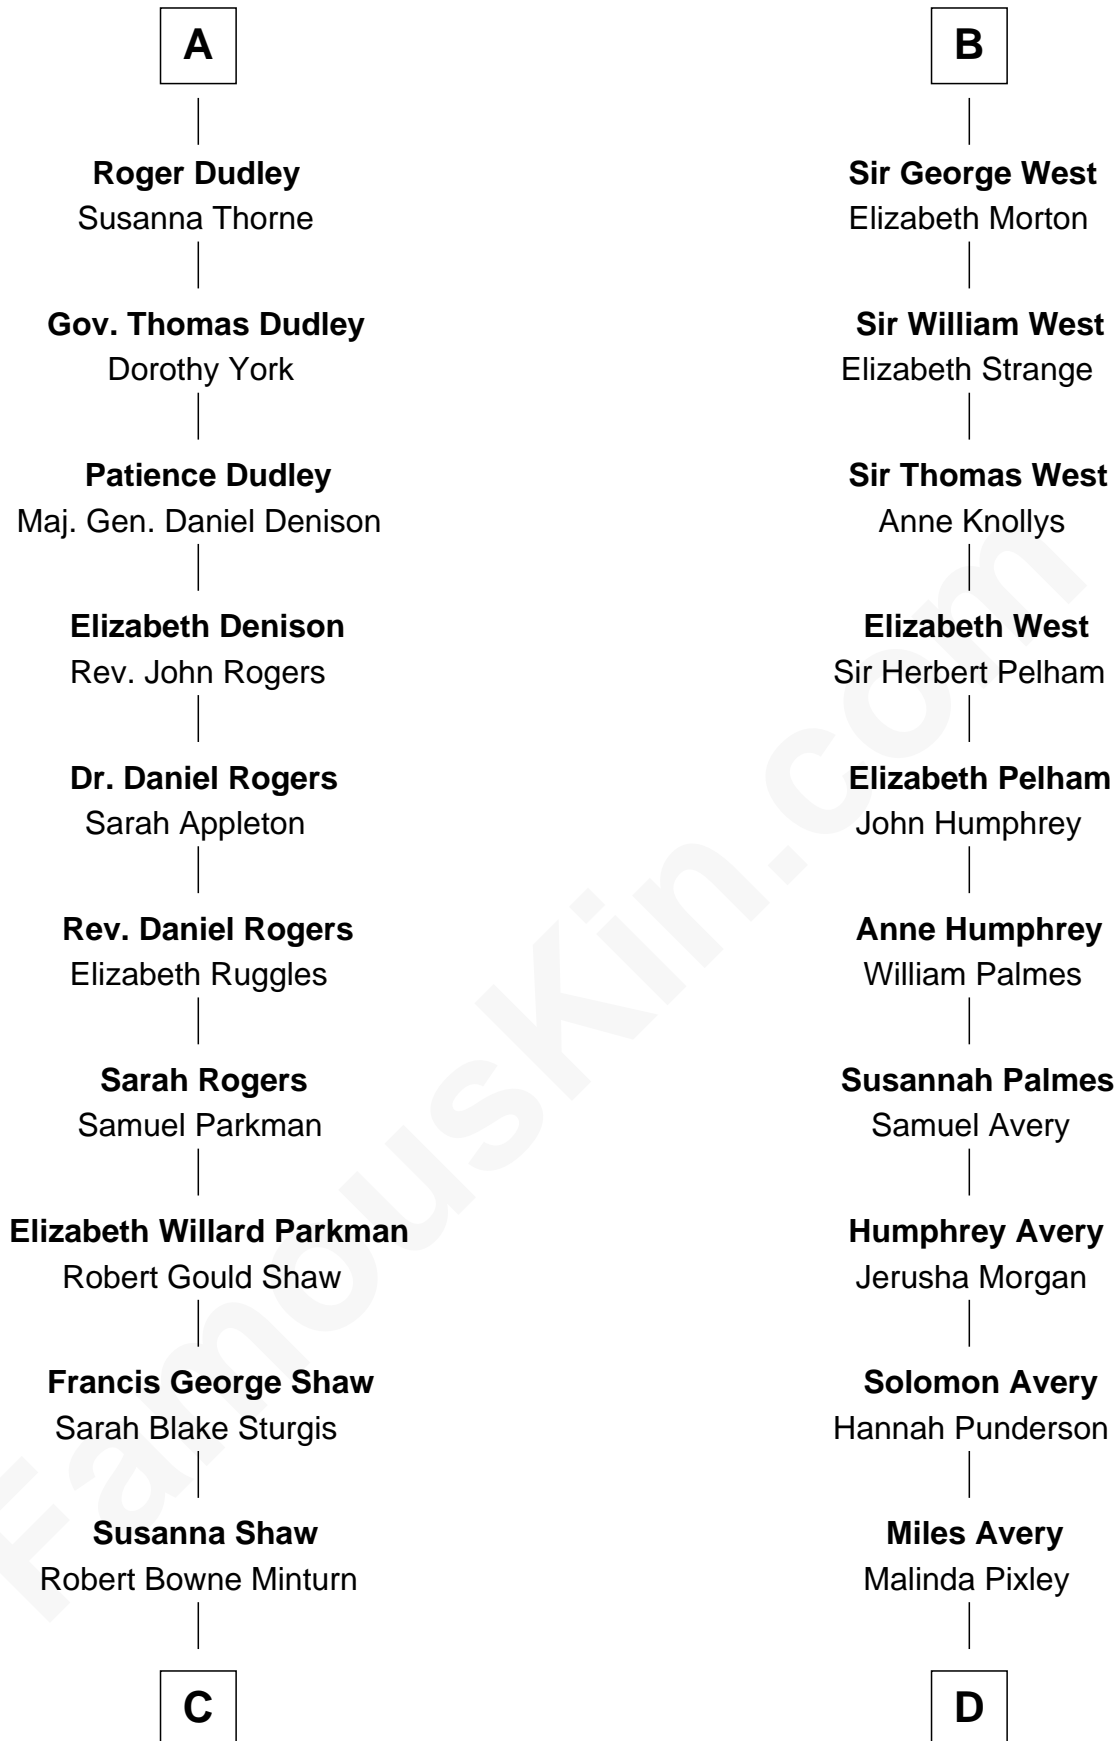

# FamousKin.com Relationship Chart of

**Kyra Sedgwick**

*TV and Movie Actress*

20th cousin 1 time removed of

**Nelson Rockefeller**

*41st U.S. Vice-President*

**C**

**Sarah May Minturn**  
Henry Dwight Sedgwick

**Robert Minturn Sedgwick**  
Helen Peabody

**Henry Dwight Sedgwick**  
Patricia Ann Rosenwald

**Kyra Sedgwick**  
*TV and Movie Actress*

**D**

**Lucy Avery**  
Godfrey Lewis Rockefeller

**William Avery Rockefeller**  
Eliza Davison

**John Davison Rockefeller**  
Laura Celestia Spelman

**John Davison Rockefeller**  
Abby Greene Aldrich

**Nelson Rockefeller**  
*41st U.S. Vice-President*