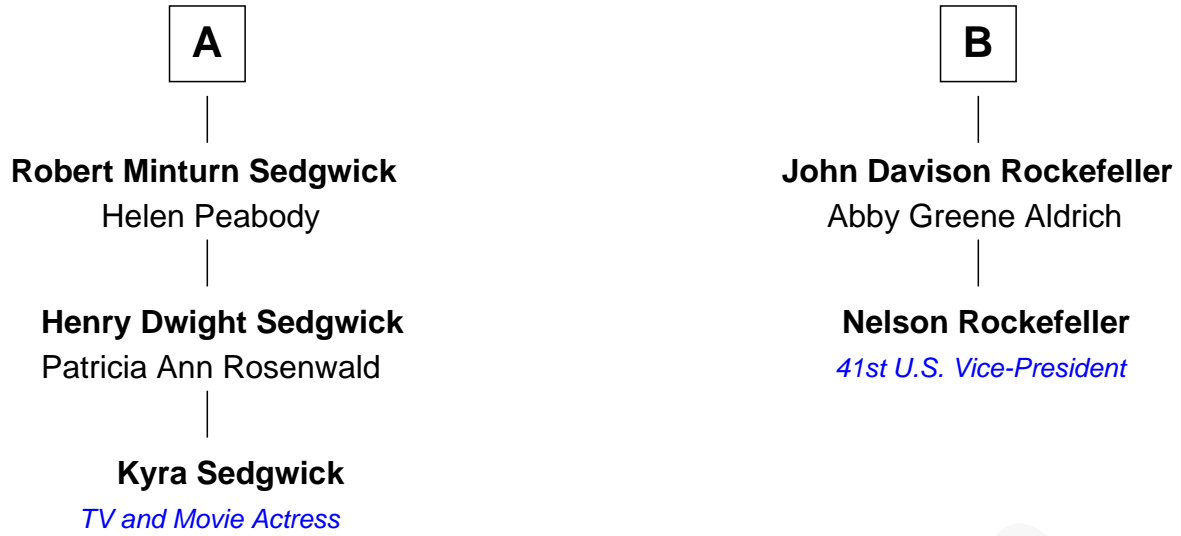

# FamousKin.com Relationship Chart of

**Kyra Sedgwick**

*TV and Movie Actress*

8th cousin 1 time removed of

**Nelson Rockefeller**

*41st U.S. Vice-President*

**John Hopkins**

Jane - - - - -

**Henry Dwight Sedgwick**

Jane Minot

**Henry Dwight Sedgwick**

Henrietta Ellery Sedgwick

**Henry Dwight Sedgwick**

Sarah May Minturn

**A**

**Bethia Hopkins**

Samuel Stocking

**Bethia Stocking**

Thomas Stow

**Hannah Stow**

John Kirby

**Elizabeth Kirby**

Joseph Frary

**Rachel Frary**

William Henry

**Lucy Henry**

Harvey Buel Spelman

**Laura Celestia Spelman**

John Davison Rockefeller

**B**

FamousKin.com