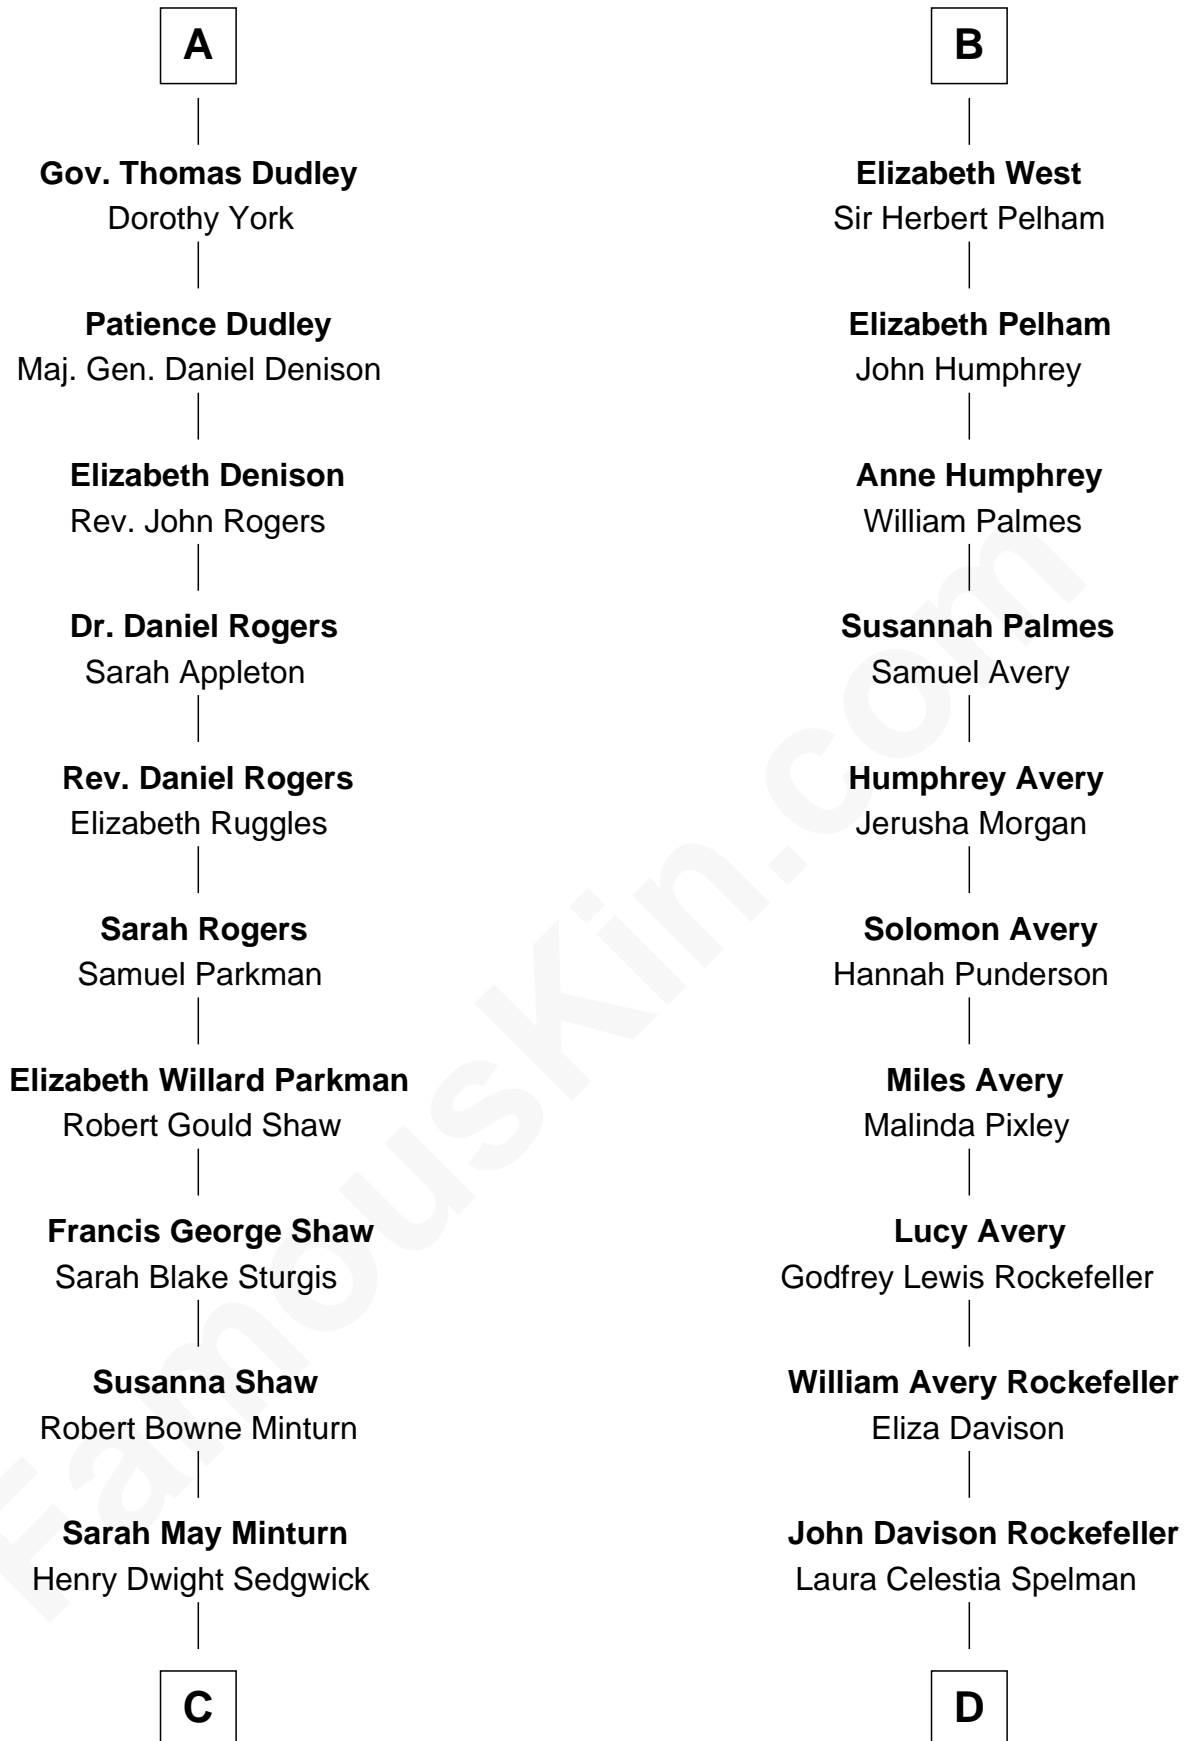

FamousKin.com Relationship Chart of

Kyra Sedgwick

TV and Movie Actress

18th cousin 1 time removed of

Nelson Rockefeller

41st U.S. Vice-President

Sir Thomas de Holand

Alice Fitzalan

FamousKin.com