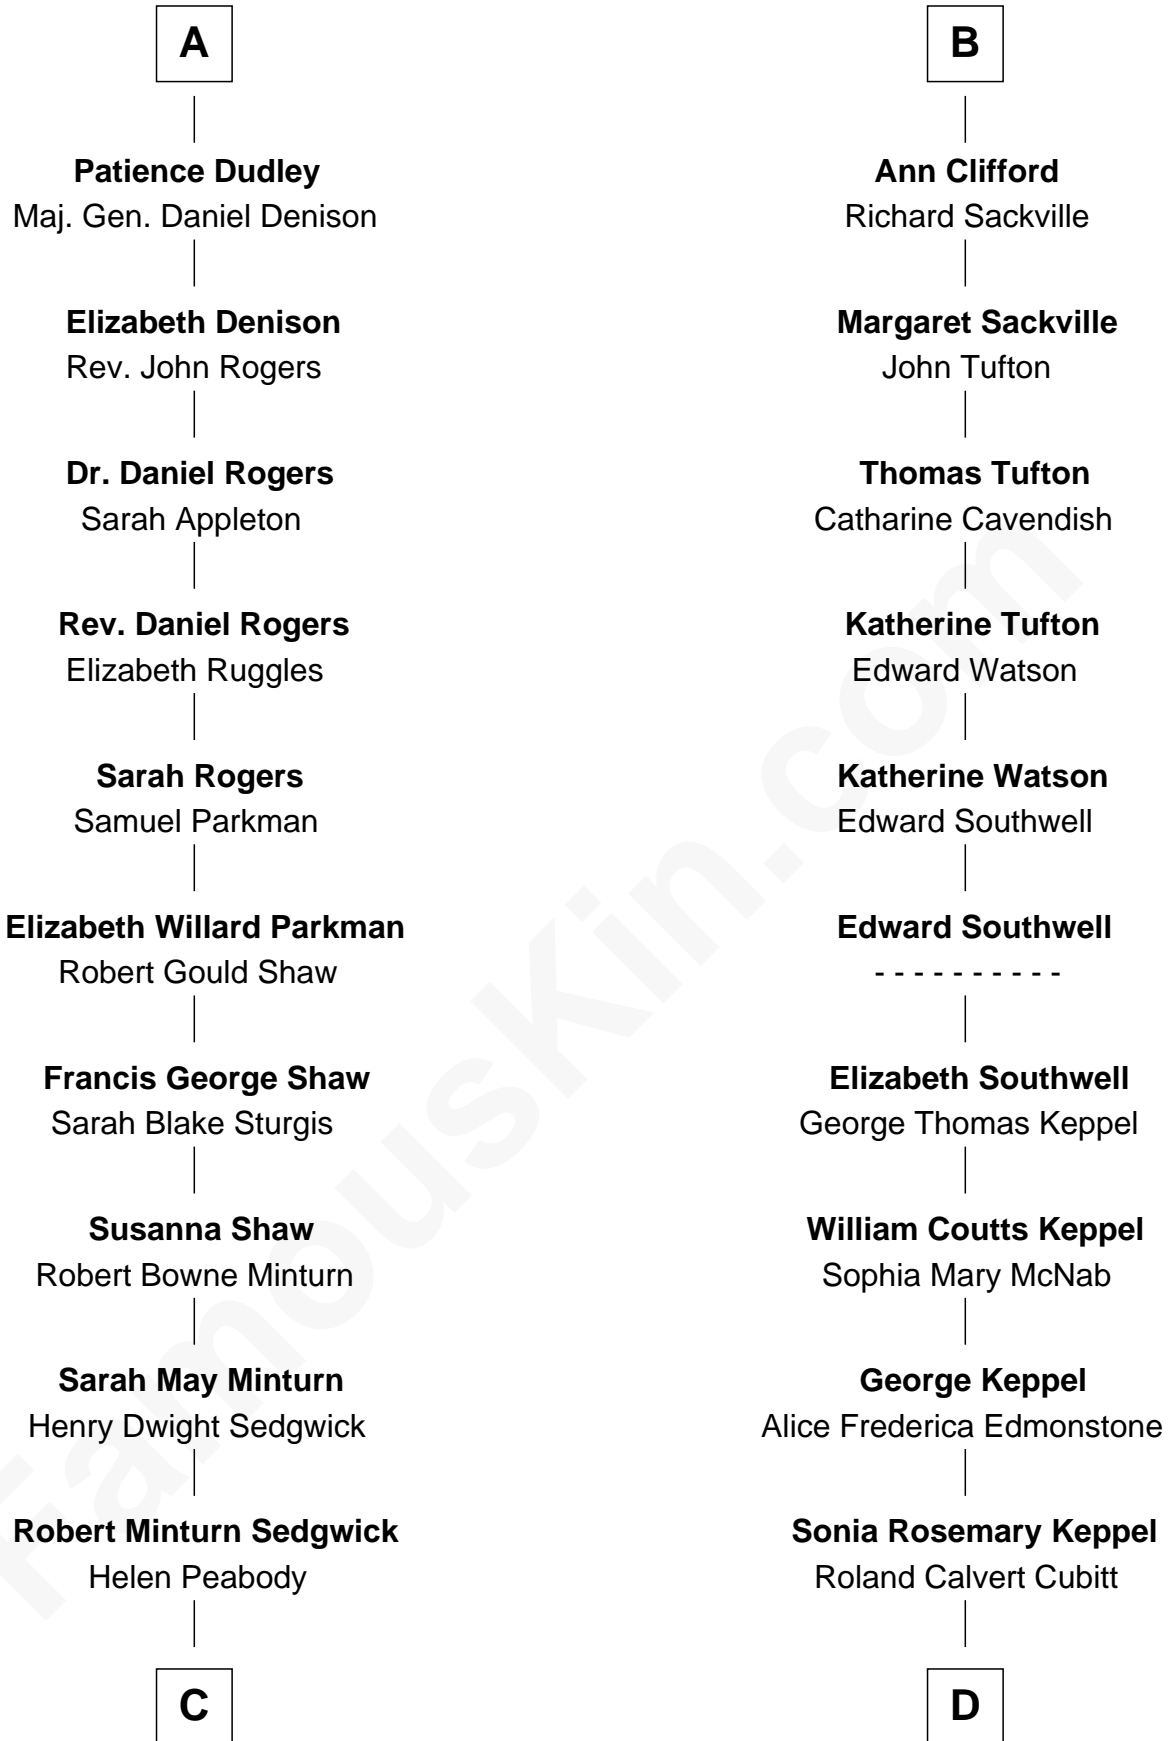

FamousKin.com Relationship Chart of

Kyra Sedgwick

TV and Movie Actress

18th cousin of

Camilla Parker Bowles

Queen Consort of the United Kingdom

C

Henry Dwight Sedgwick
Patricia Ann Rosenwald

Kyra Sedgwick
TV and Movie Actress

D

Rosalind Maud Cubitt
Bruce Middleton Hope Shand

Camilla Parker Bowles
Queen Consort

FamousKin.com