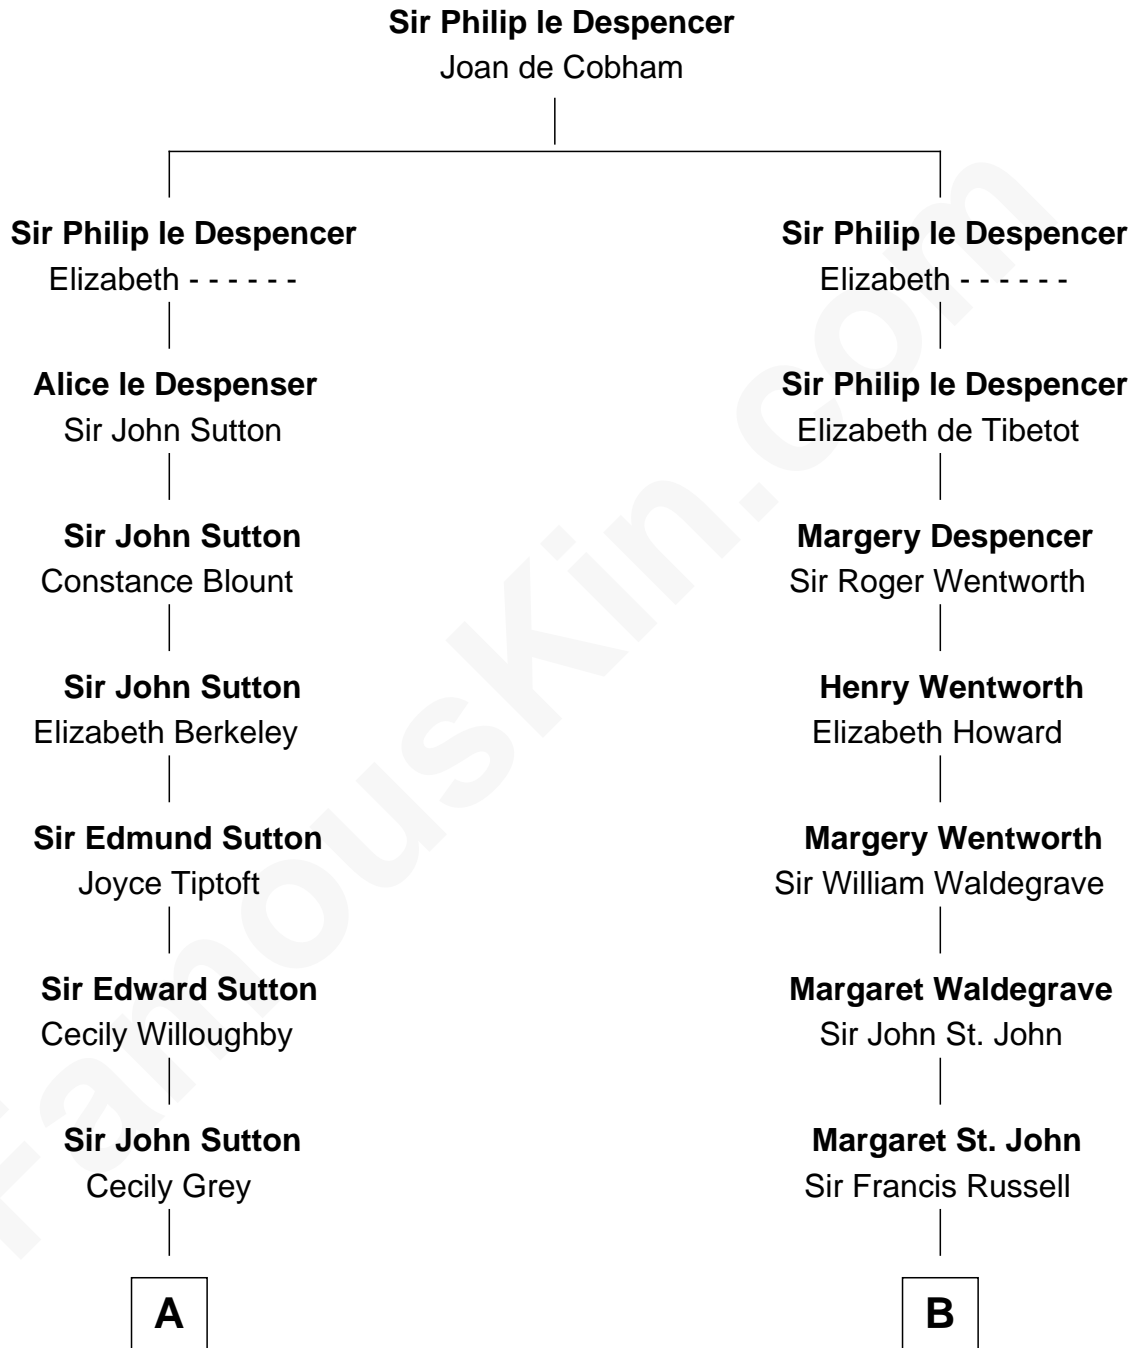

FamousKin.com

Relationship Chart of

Kyra Sedgwick

TV and Movie Actress

19th cousin 2 times removed of

Camilla Parker Bowles

Queen Consort of the United Kingdom

C

Susanna Shaw
Robert Bowne Minturn

Sarah May Minturn
Henry Dwight Sedgwick

Robert Minturn Sedgwick
Helen Peabody

Henry Dwight Sedgwick
Patricia Ann Rosenwald

Kyra Sedgwick
TV and Movie Actress

D

Sonia Rosemary Keppel
Roland Calvert Cubitt