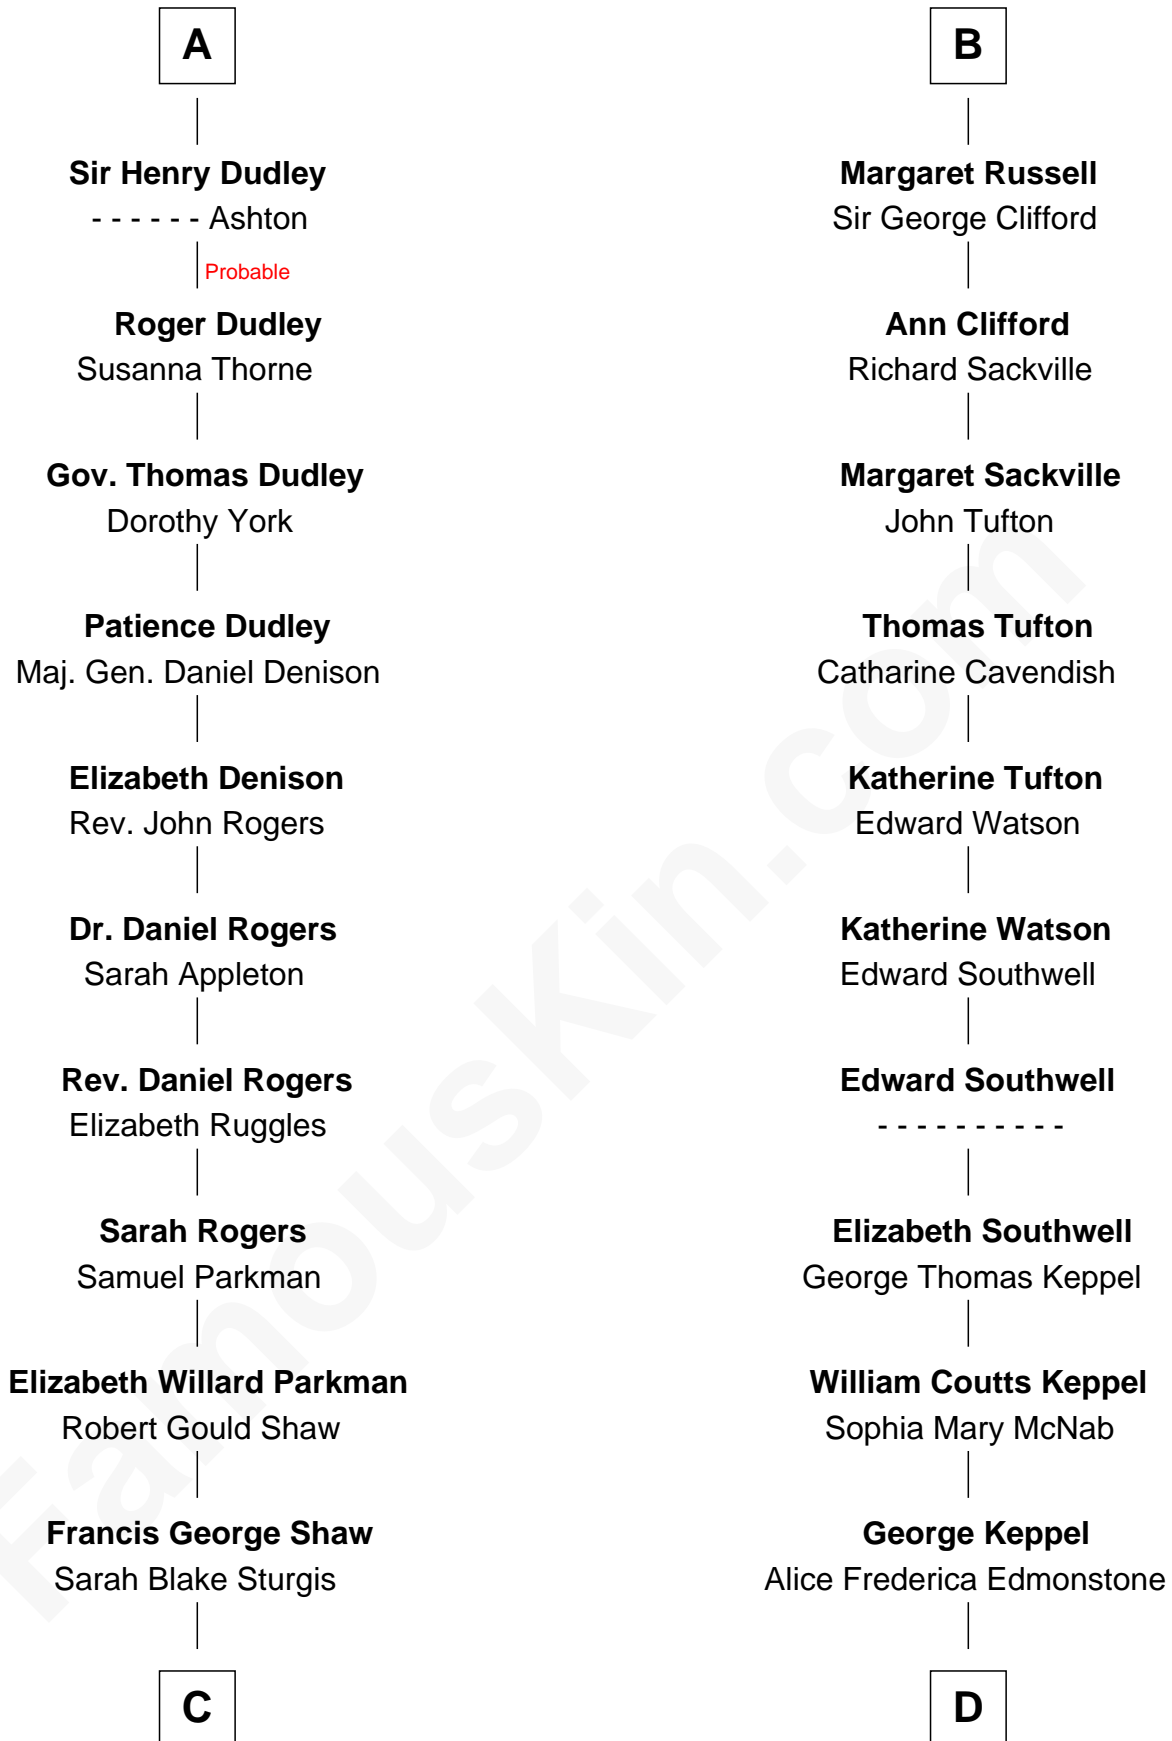

FamousKin.com

Relationship Chart of

Kyra Sedgwick

TV and Movie Actress

19th cousin 2 times removed of

Camilla Parker Bowles

Queen Consort of the United Kingdom

C

Susanna Shaw
Robert Bowne Minturn

Sarah May Minturn
Henry Dwight Sedgwick

Robert Minturn Sedgwick
Helen Peabody

Henry Dwight Sedgwick
Patricia Ann Rosenwald

Kyra Sedgwick
TV and Movie Actress

D

Sonia Rosemary Keppel
Roland Calvert Cubitt