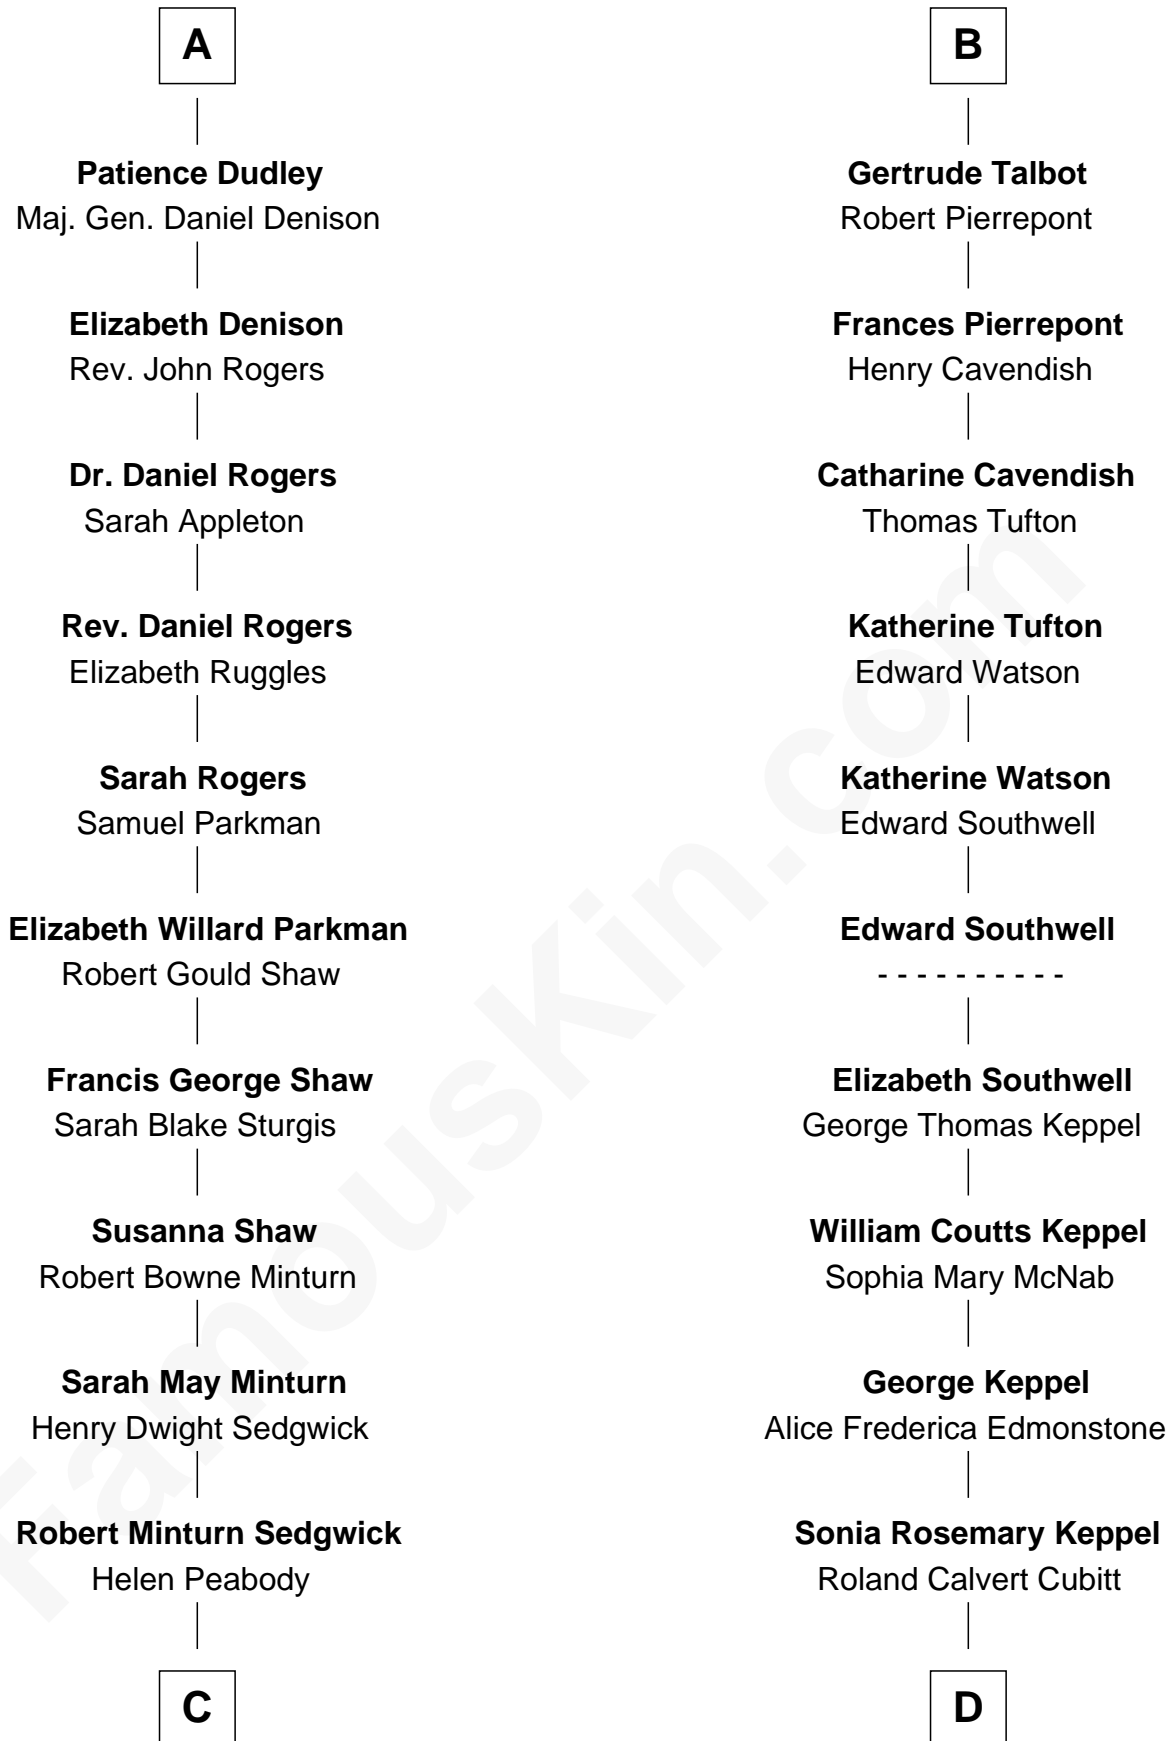

FamousKin.com Relationship Chart of

Kyra Sedgwick

TV and Movie Actress

18th cousin of

Camilla Parker Bowles

Queen Consort of the United Kingdom

C

Henry Dwight Sedgwick
Patricia Ann Rosenwald

Kyra Sedgwick
TV and Movie Actress

D

Rosalind Maud Cubitt
Bruce Middleton Hope Shand

Camilla Parker Bowles
Queen Consort

FamousKin.com