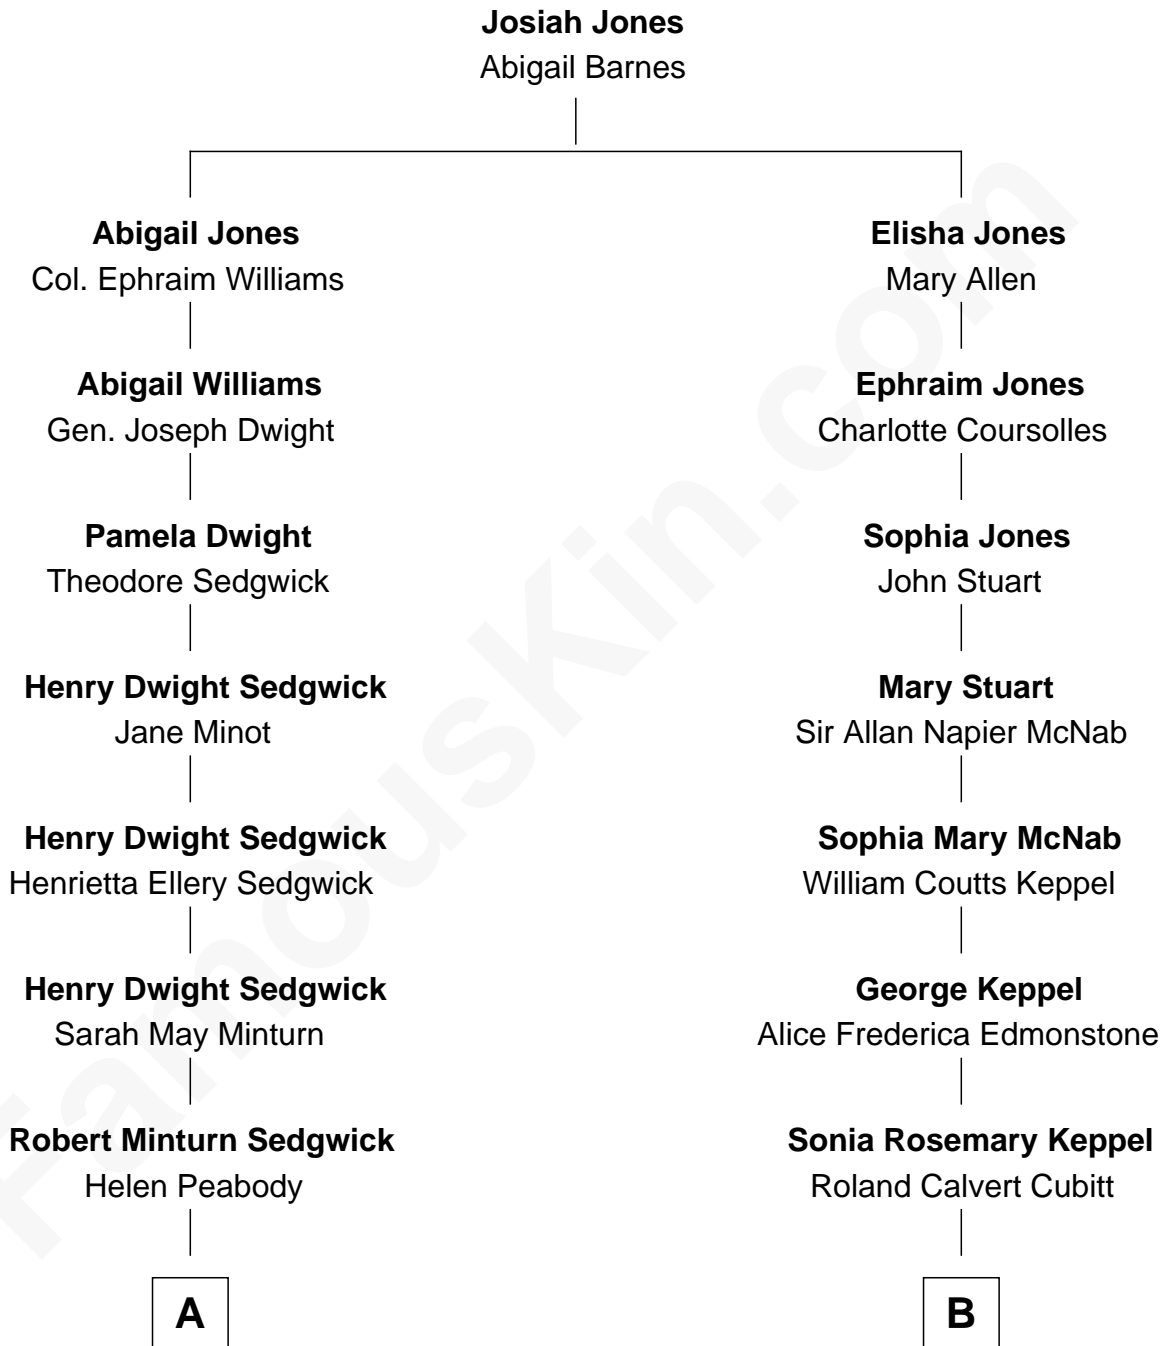

FamousKin.com Relationship Chart of

Kyra Sedgwick

TV and Movie Actress

8th cousin of

Camilla Parker Bowles

Queen Consort of the United Kingdom

A

Henry Dwight Sedgwick
Patricia Ann Rosenwald

Kyra Sedgwick
TV and Movie Actress

B

Rosalind Maud Cubitt
Bruce Middleton Hope Shand

Camilla Parker Bowles
Queen Consort

FamousKin.com