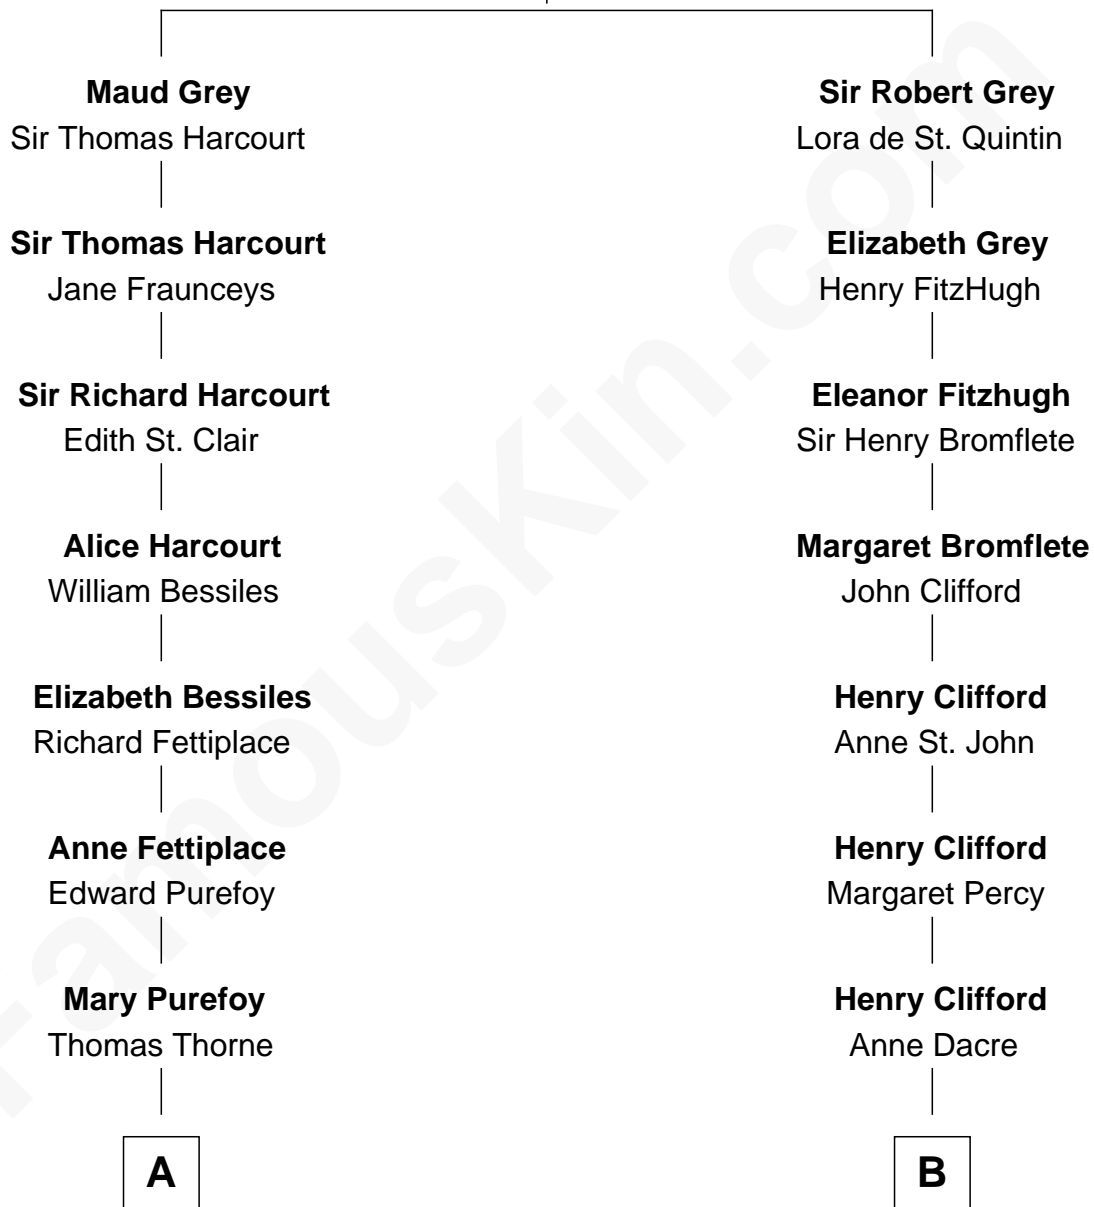

Sir John Grey

Avice Marmion