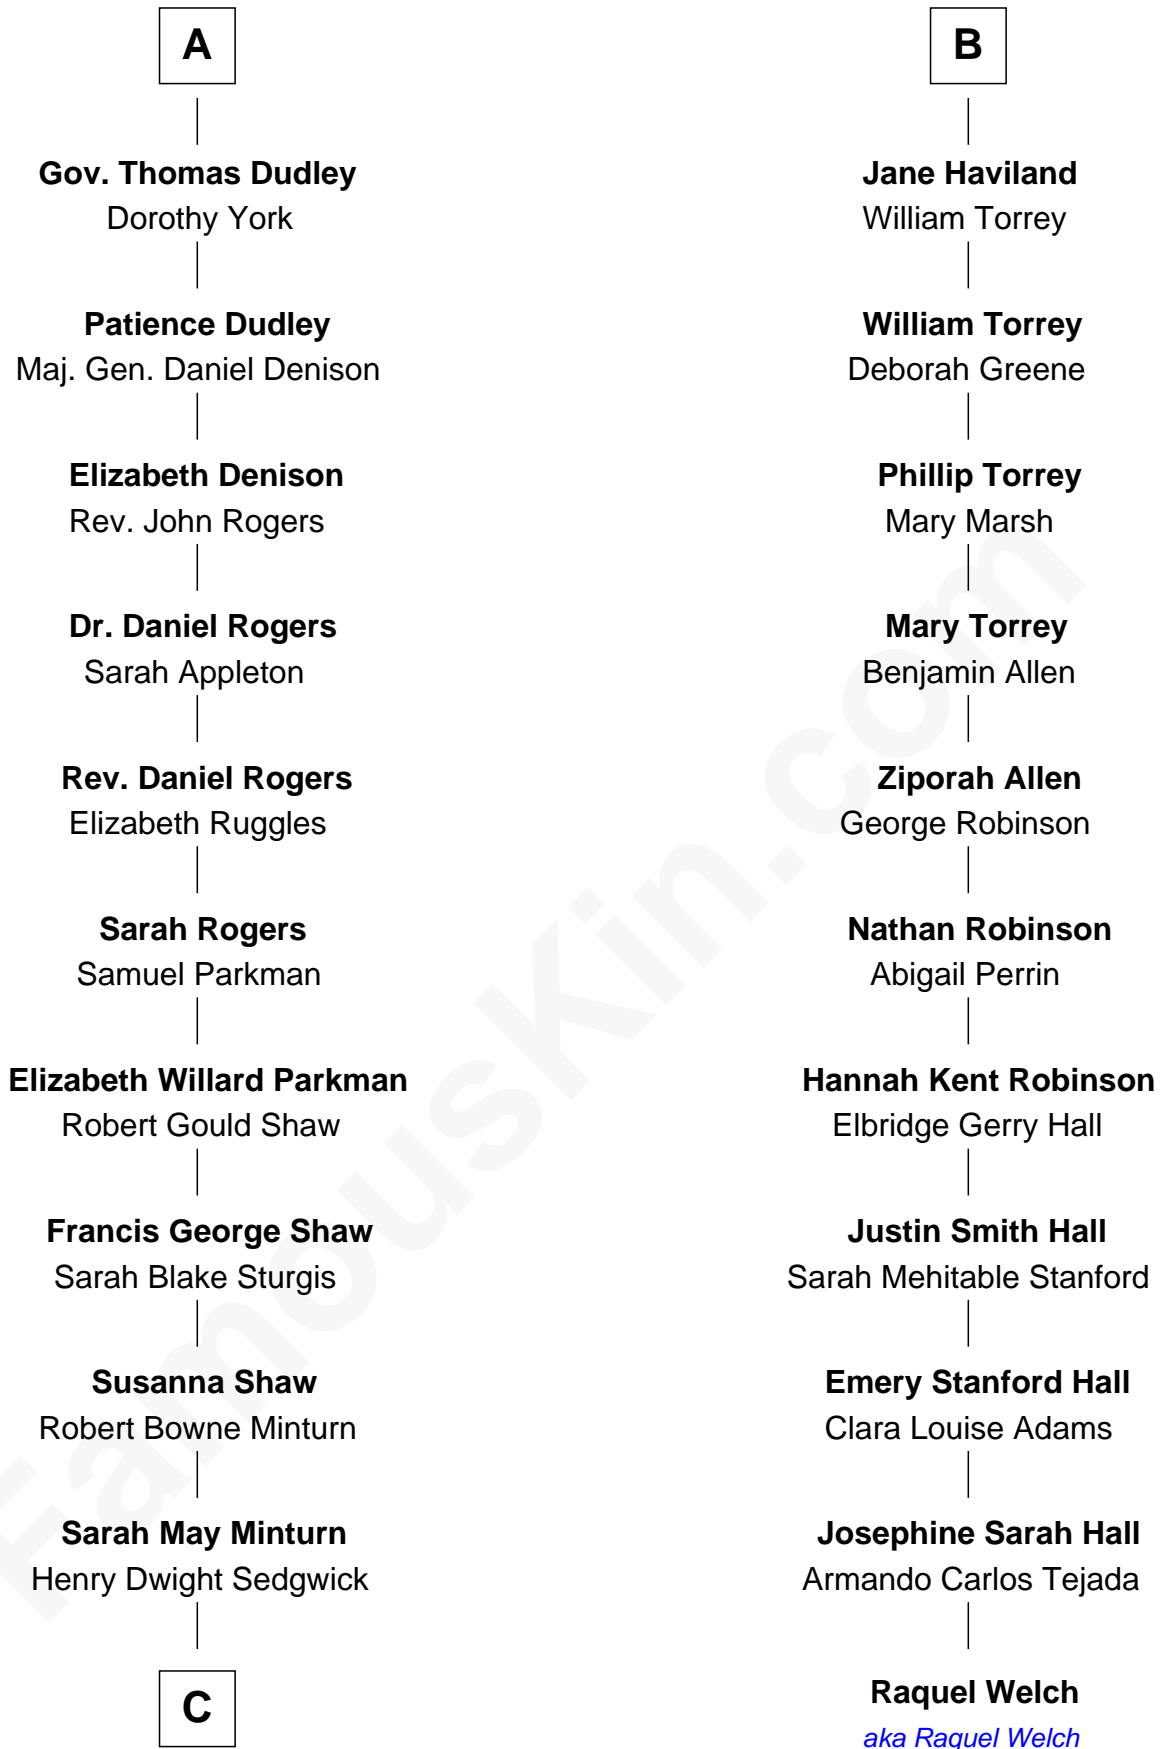

FamousKin.com

Relationship Chart of

Kyra Sedgwick

TV and Movie Actress

17th cousin 2 times removed of

Raquel Welch

Movie Actress

Sir Reynold Grey

Margaret de Ros

Margaret Grey
Sir William Bonville

William Bonville
Elizabeth Harington

William Bonville
Katherine Neville

Cecily Bonville
Thomas Grey

Cecily Grey
Sir John Sutton

Sir Henry Dudley
----- Ashton

Probable

Roger Dudley
Susanna Thorne

A

Sir John Grey
Constance de Holand

Sir Edmund Grey
Katherine Percy

Anne Grey
Sir John Grey

Probable

Tacy Grey
John Guise

William Guise
Mary Rotsey

John Guise
Jane Pauncefoot

Elizabeth Guise
Robert Haviland

B

C

Robert Minturn Sedgwick

Helen Peabody

Henry Dwight Sedgwick