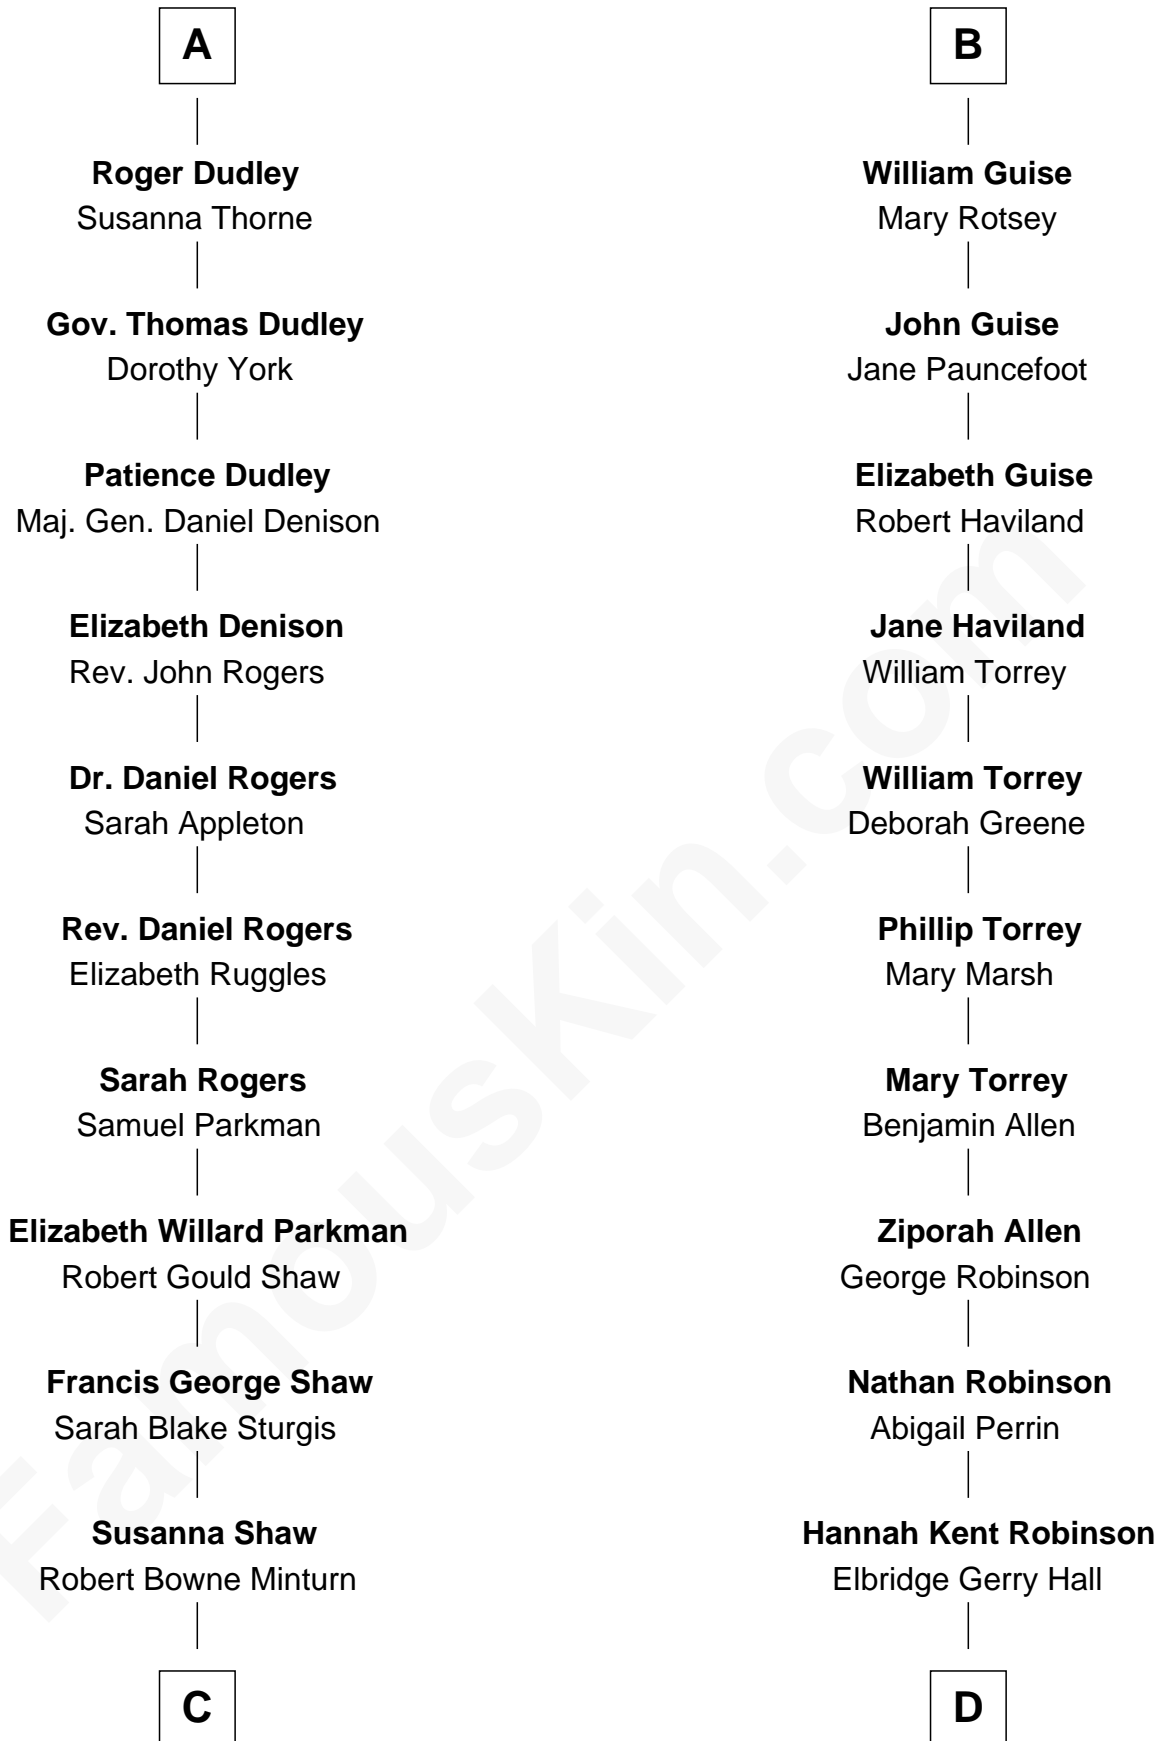

FamousKin.com Relationship Chart of

Kyra Sedgwick

TV and Movie Actress

20th cousin of

Raquel Welch

Movie Actress

Sir Maurice de Berkeley

Eve la Zouche

C

Sarah May Minturn
Henry Dwight Sedgwick

Robert Minturn Sedgwick
Helen Peabody

Henry Dwight Sedgwick
Patricia Ann Rosenwald

Kyra Sedgwick
TV and Movie Actress

D

Justin Smith Hall
Sarah Mehitable Stanford

Emery Stanford Hall
Clara Louise Adams

Josephine Sarah Hall
Armando Carlos Tejada

Raquel Welch
aka Raquel Welch