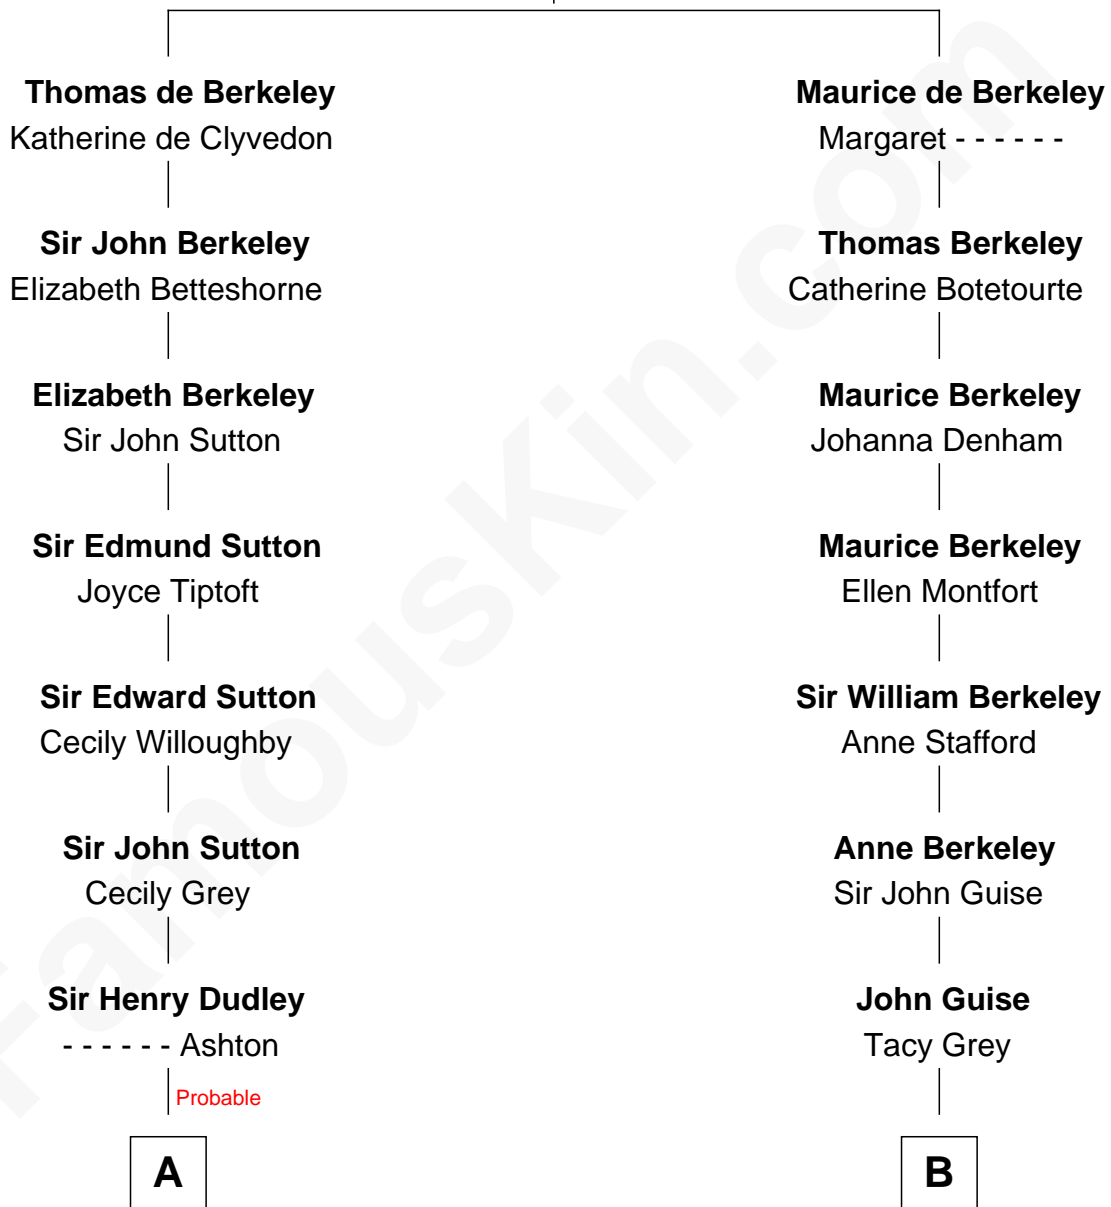

FamousKin.com Relationship Chart of

Kyra Sedgwick

TV and Movie Actress

20th cousin of

Raquel Welch

Movie Actress

Sir Maurice de Berkeley

Eve la Zouche

C

Sarah May Minturn
Henry Dwight Sedgwick

Robert Minturn Sedgwick
Helen Peabody

Henry Dwight Sedgwick
Patricia Ann Rosenwald

Kyra Sedgwick
TV and Movie Actress

D

Justin Smith Hall
Sarah Mehitable Stanford

Emery Stanford Hall
Clara Louise Adams

Josephine Sarah Hall
Armando Carlos Tejada

Raquel Welch
aka Raquel Welch