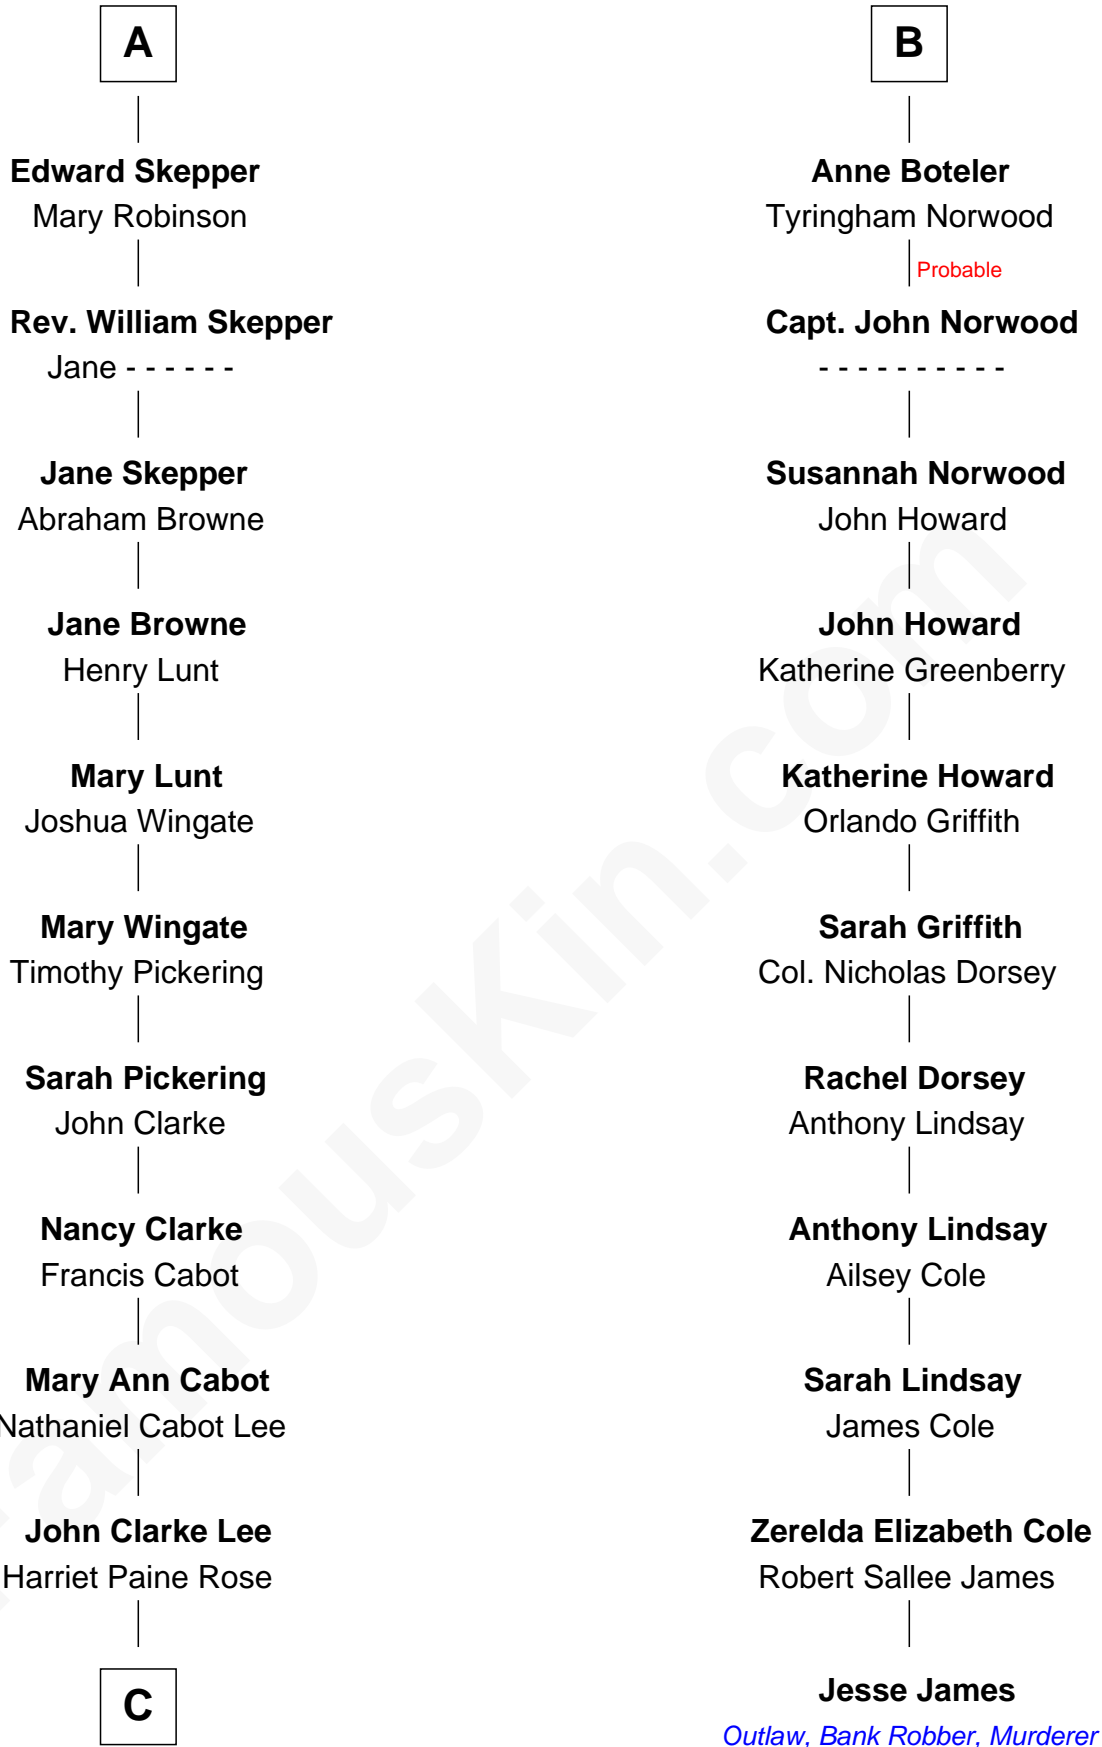

FamousKin.com

Relationship Chart of

Kyra Sedgwick

TV and Movie Actress

17th cousin 4 times removed of

Jesse James

Outlaw, Bank Robber, Murderer

Sir Michael de la Pole

Katherine Wingfield

Michael de la Pole
Katherine de Stafford

Isabel de la Pole
Thomas Morley

Anne Morley
Sir John Hastings

Elizabeth Hastings
Sir Robert Hildyard

Sir Piers Hildyard
Joan de la See

Isabel Hildyard
Ralph Legard

Joan Ledgard
Richard Skepper

A

Sir Thomas de la Pole

Anne Cheney

Katherine de la Pole
Sir Miles Stapleton

Elizabeth Stapleton
Sir William Calthorpe

Anne Calthorpe
Sir Robert Drury

Elizabeth Drury
Sir Philip Boteler

Sir John Boteler
Grizel Roche

Sir Henry Boteler
Alice Pulter

B

C

—
Marianne Cabot Lee
Samuel Endicott Peabody

—
Rev. Dr. Endicott Peabody
Fannie Peabody

—
Helen Peabody
Robert Minturn Sedgwick

—
Henry Dwight Sedgwick
Patricia Ann Rosenwald