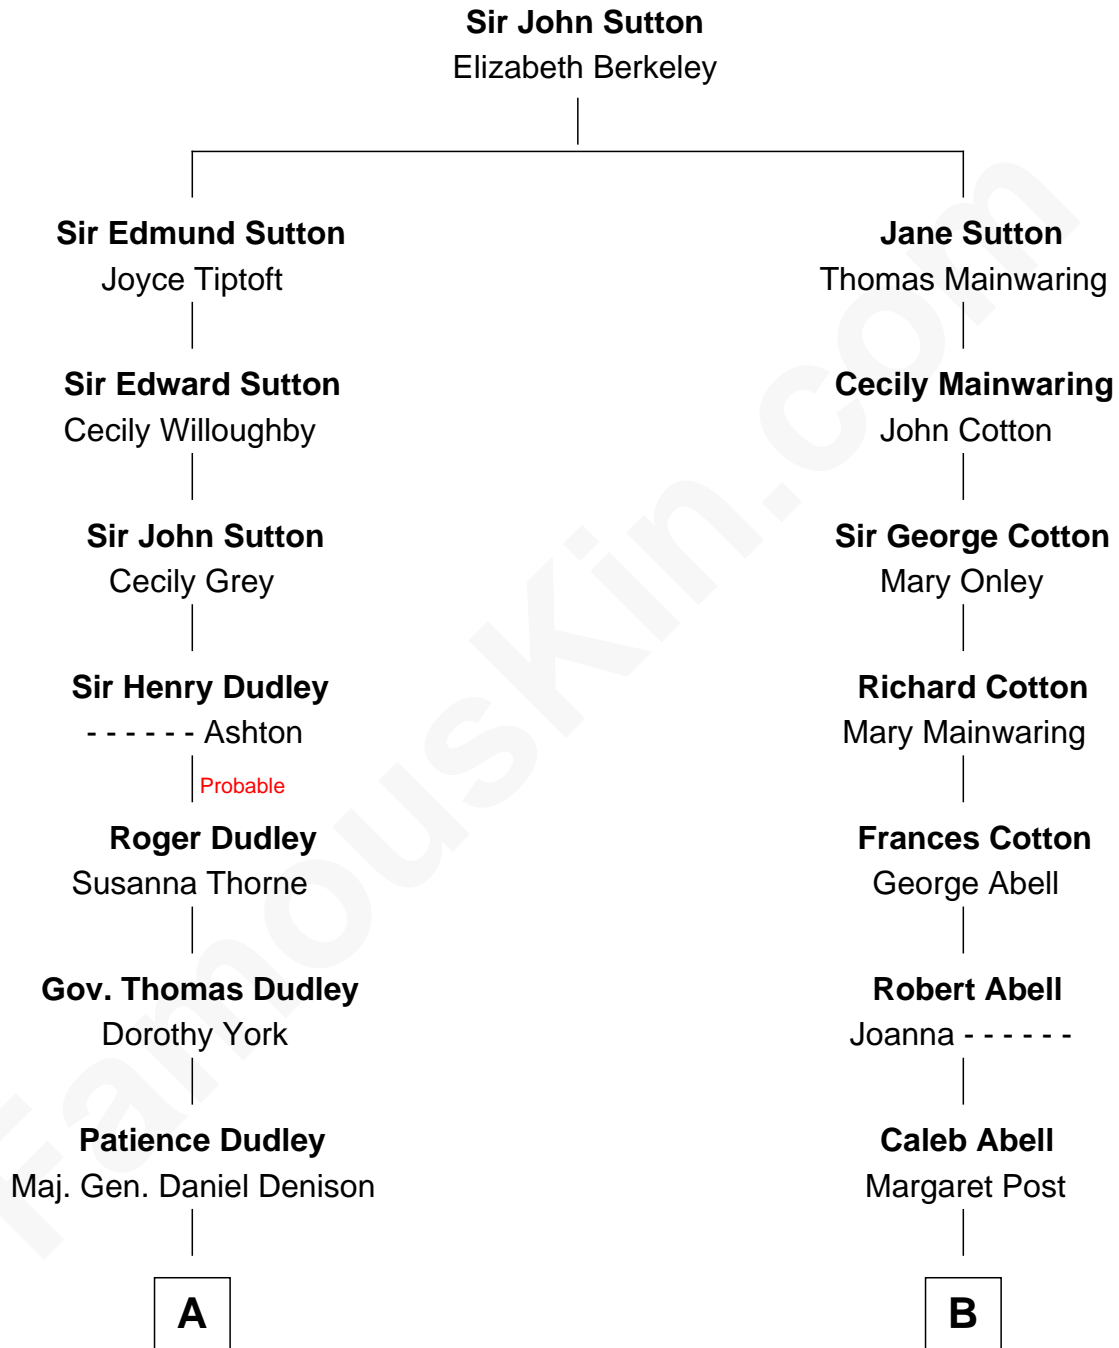

FamousKin.com Relationship Chart of

Kyra Sedgwick

TV and Movie Actress

12th cousin 5 times removed of

Grover Cleveland

22nd and 24th U.S. President

Kyra Sedgwick photo by [Angela George](#) (CC BY-SA 3.0)