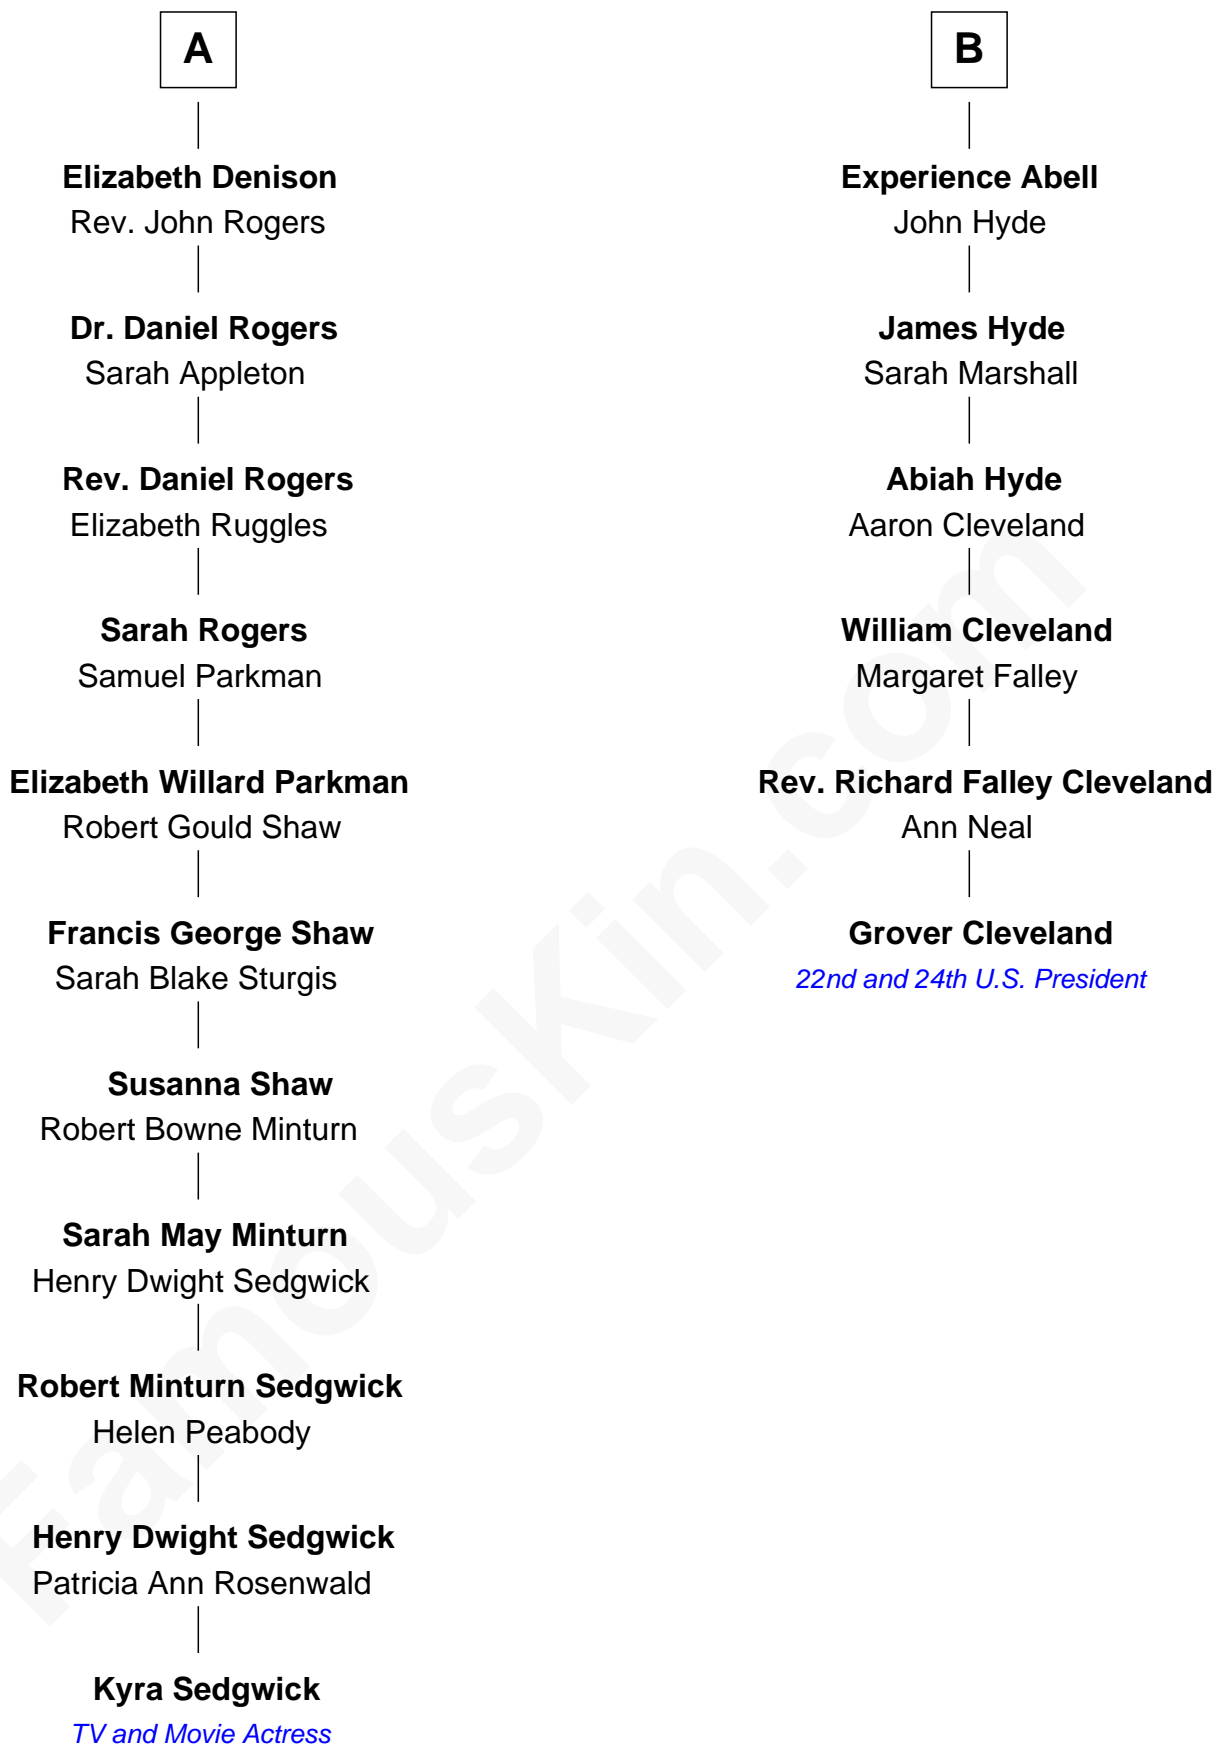

FamousKin.com Relationship Chart of

Kyra Sedgwick

TV and Movie Actress

12th cousin 5 times removed of

Grover Cleveland

22nd and 24th U.S. President

Kyra Sedgwick photo by [Angela George](#) (CC BY-SA 3.0)