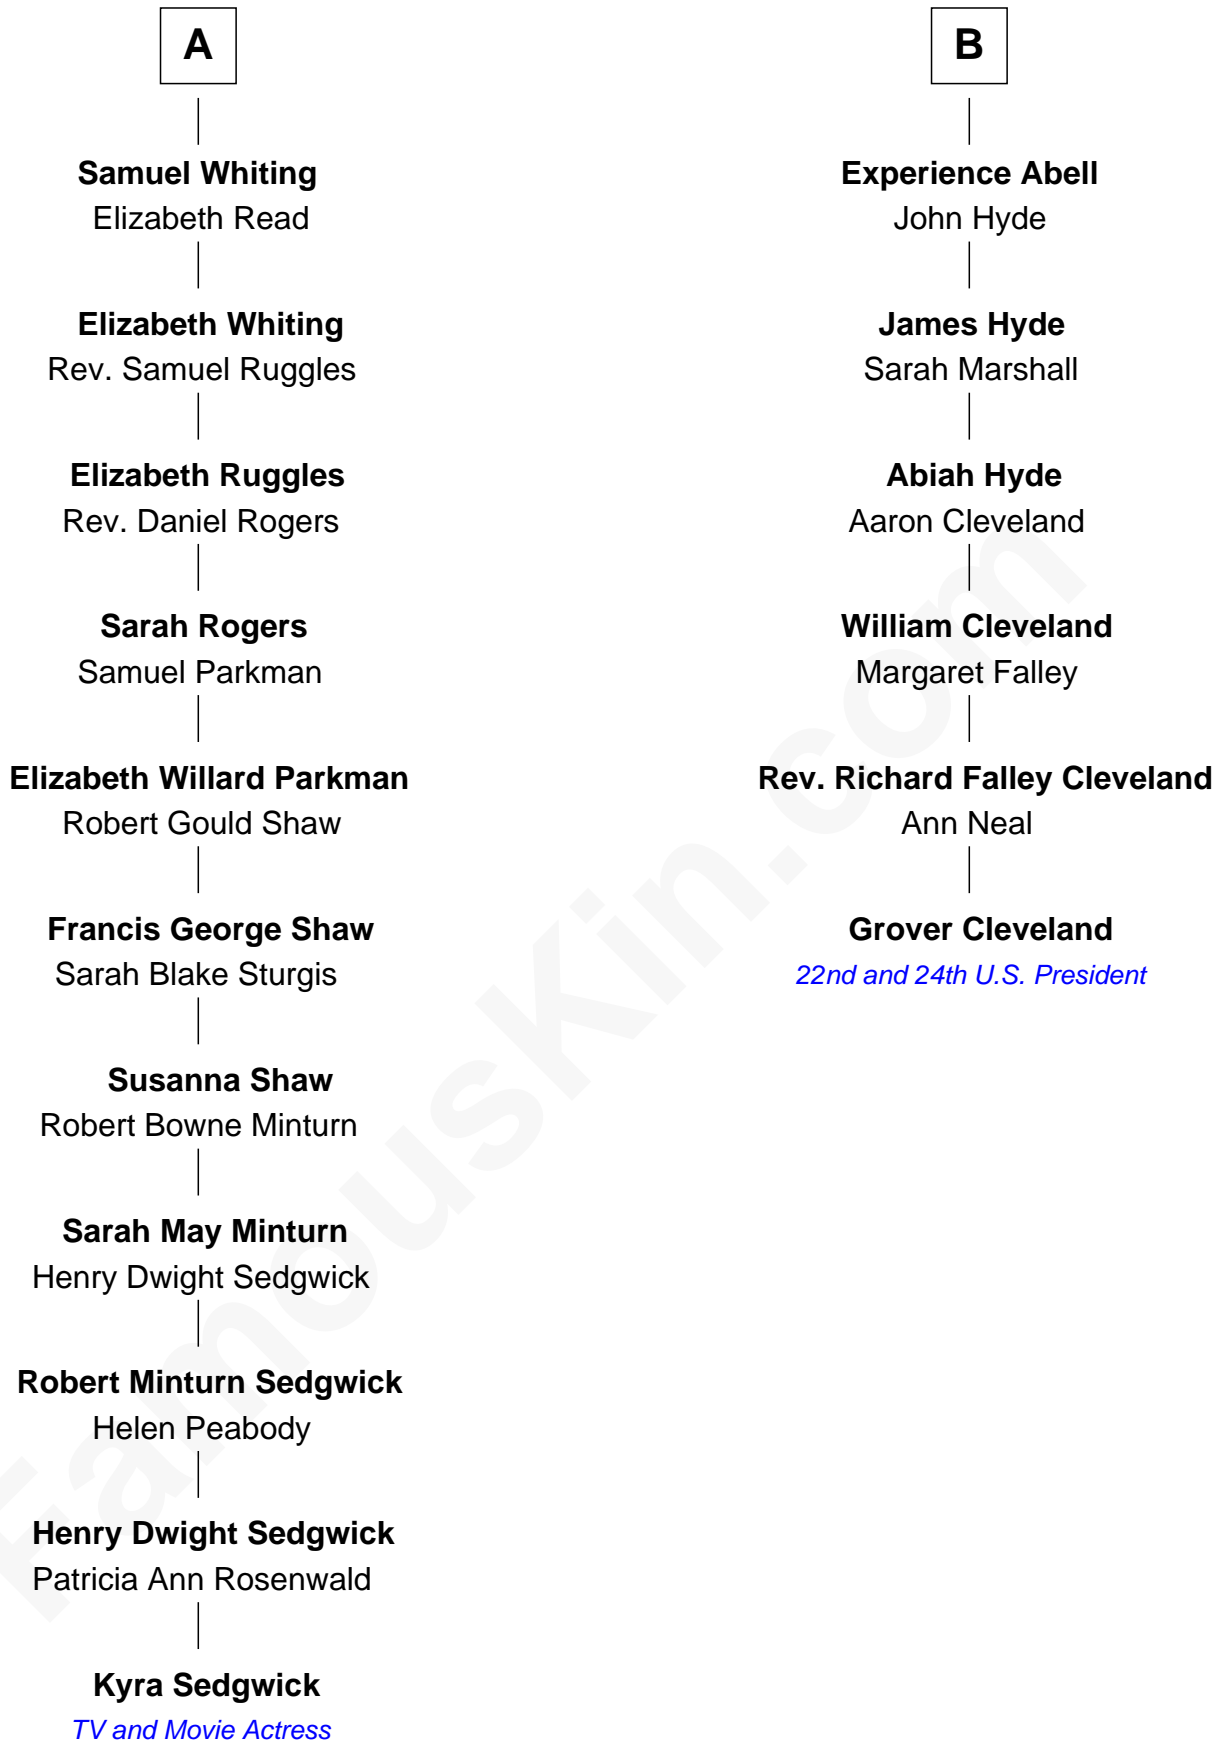

# FamousKin.com Relationship Chart of

**Kyra Sedgwick**

*TV and Movie Actress*

12th cousin 5 times removed of

**Grover Cleveland**

*22nd and 24th U.S. President*

Kyra Sedgwick photo by [Angela George](#) (CC BY-SA 3.0)