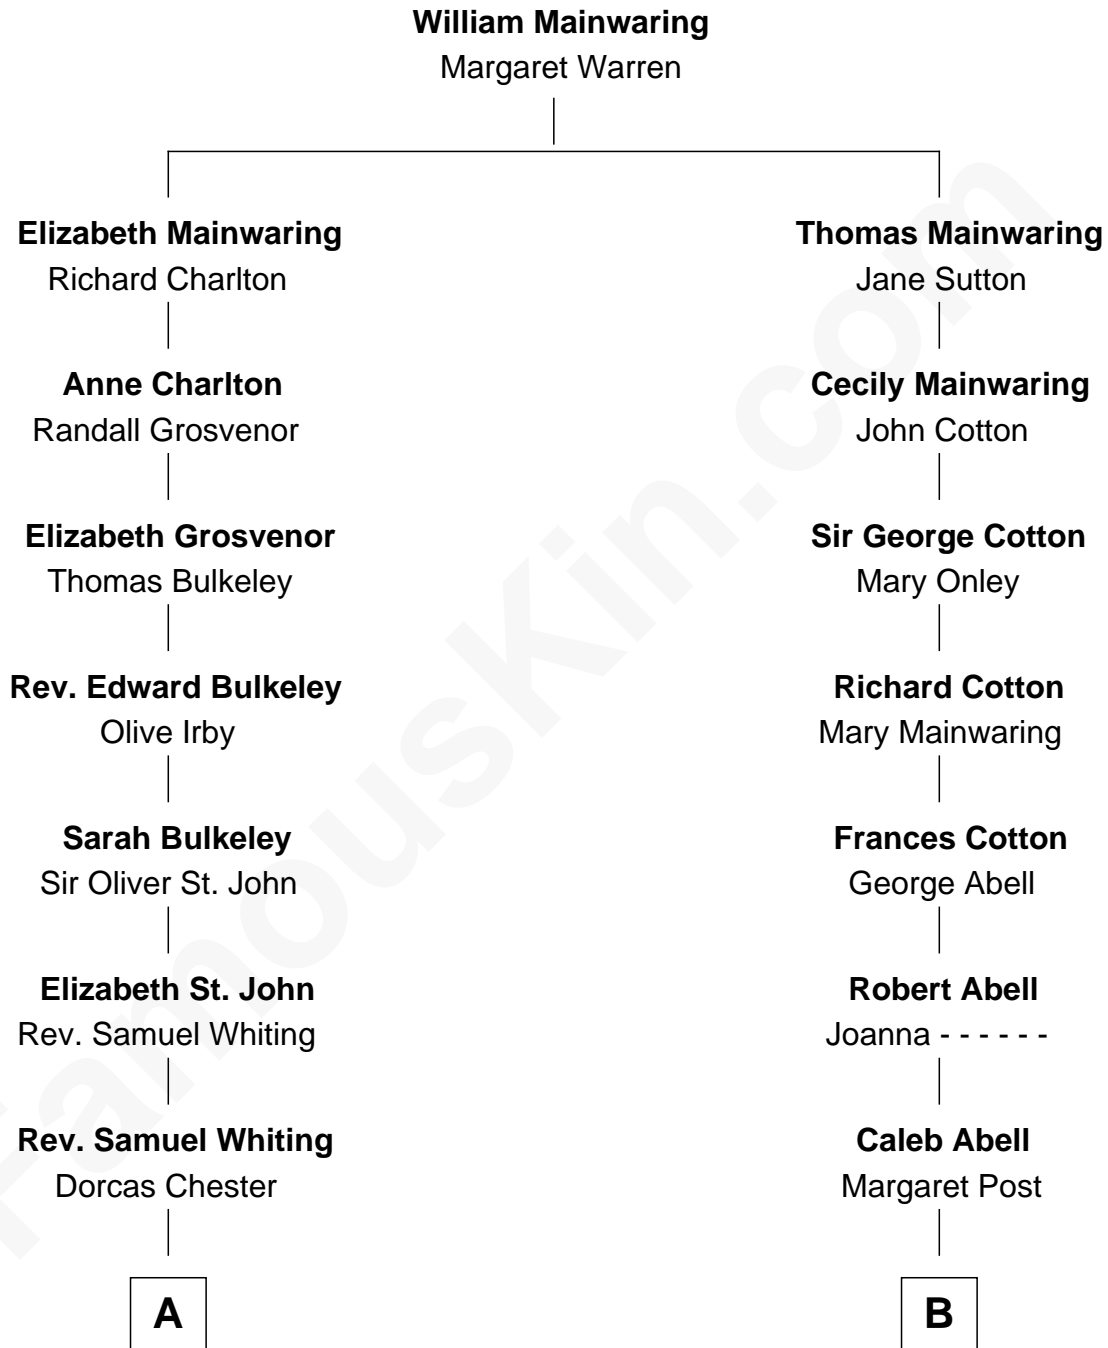

# FamousKin.com Relationship Chart of

**Kyra Sedgwick**

*TV and Movie Actress*

12th cousin 5 times removed of

**Grover Cleveland**

*22nd and 24th U.S. President*

Kyra Sedgwick photo by [Angela George](#) (CC BY-SA 3.0)