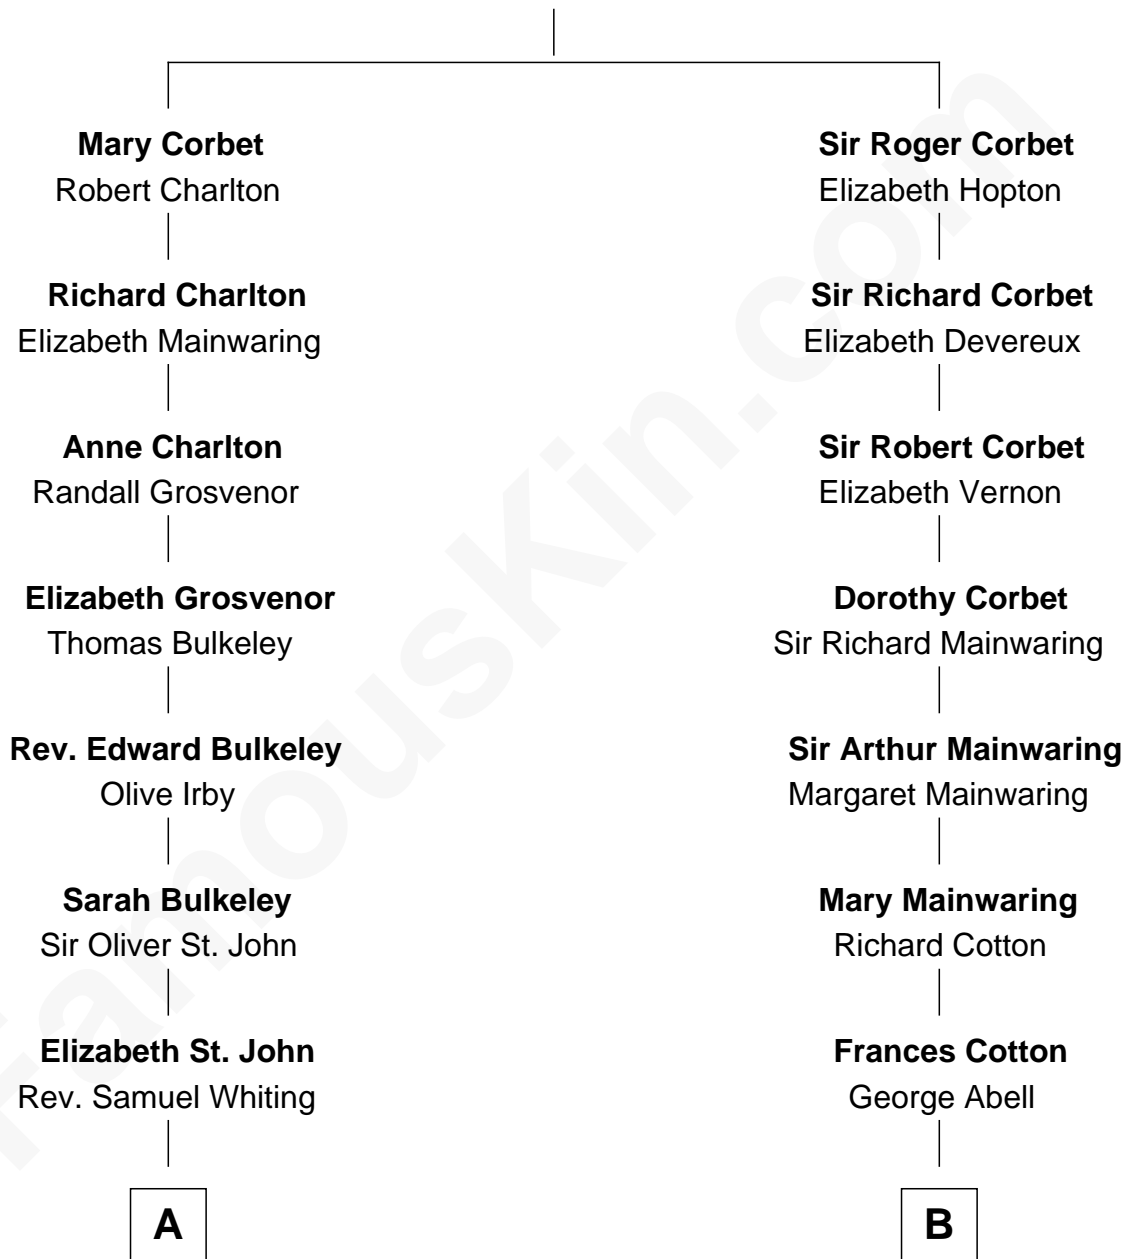

FamousKin.com

Relationship Chart of

Kyra Sedgwick

TV and Movie Actress

14th cousin 4 times removed of

Grover Cleveland

22nd and 24th U.S. President

Sir Robert Corbet

Margaret - - - - -

C

Henry Dwight Sedgwick

Patricia Ann Rosenwald

Kyra Sedgwick

TV and Movie Actress

FamousKin.com