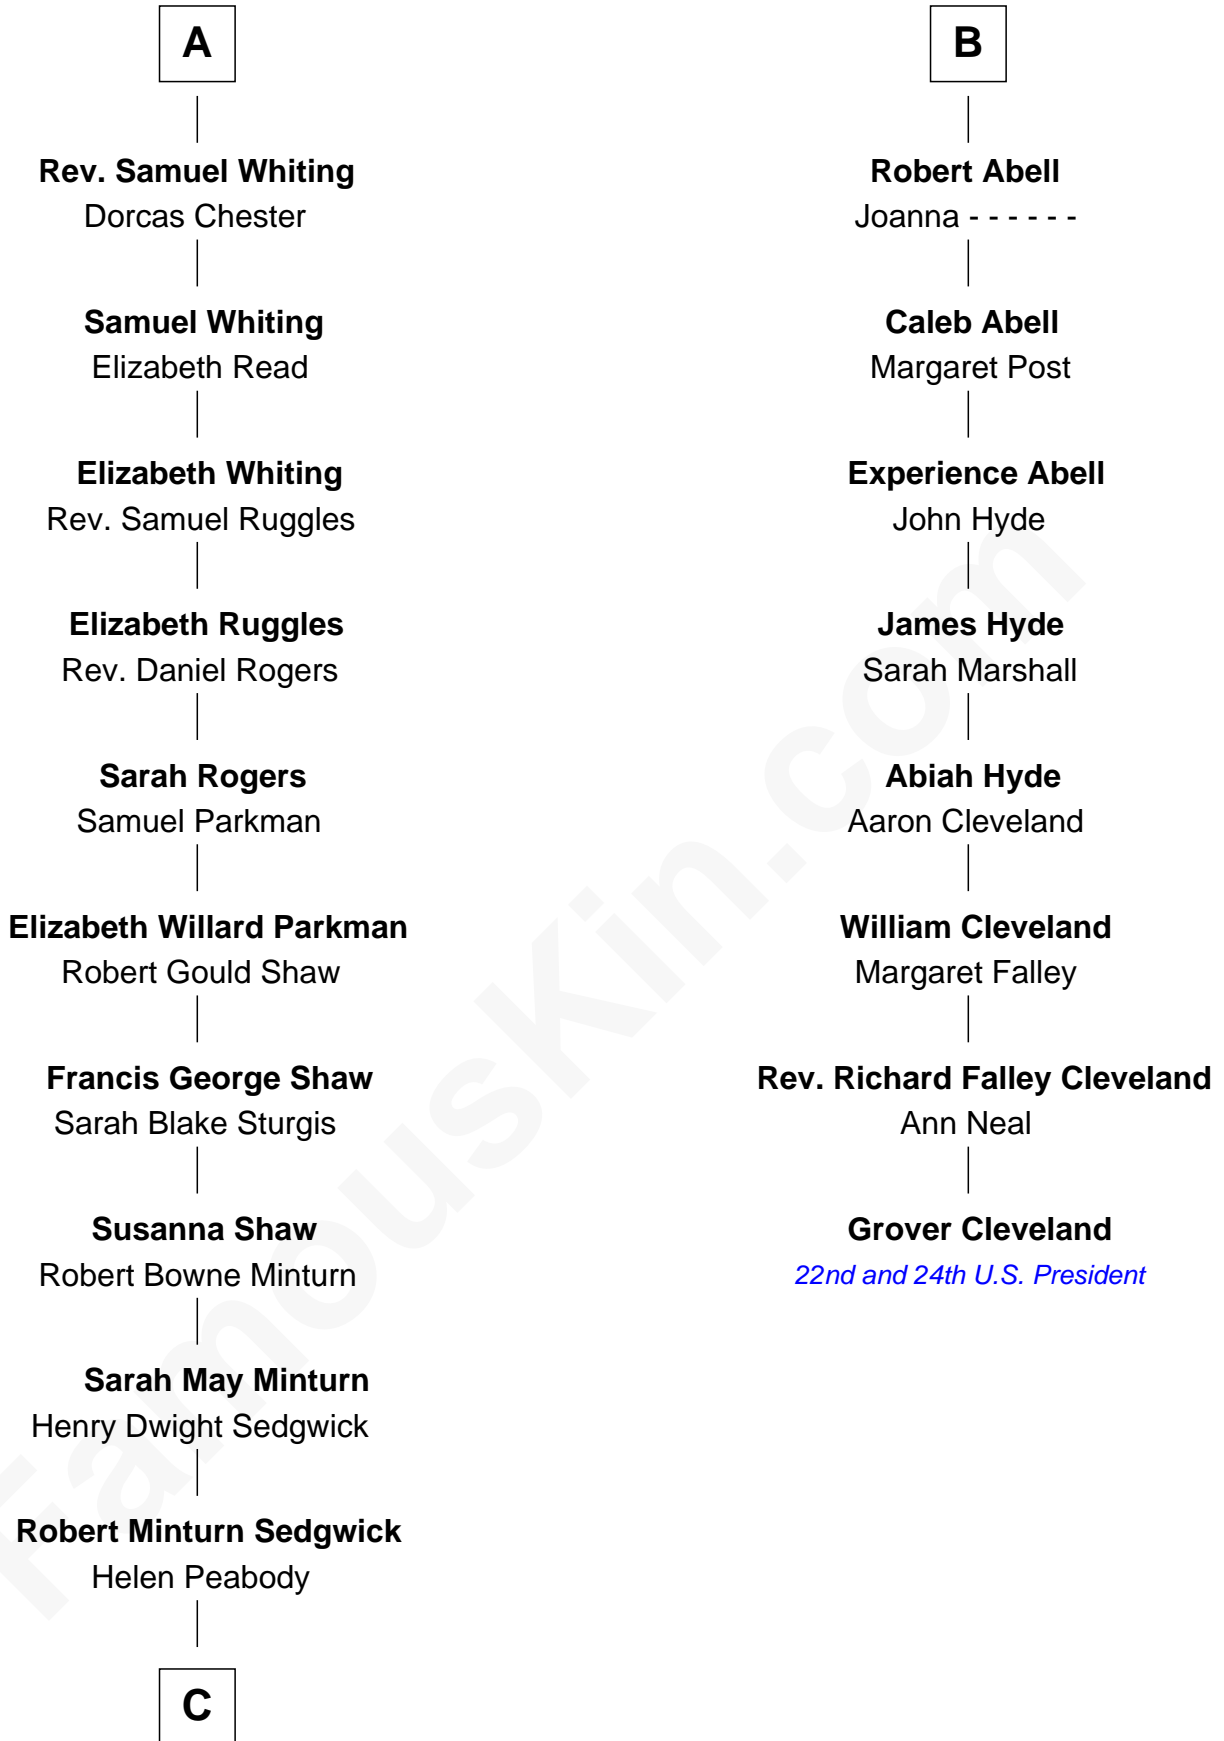

FamousKin.com

Relationship Chart of

Kyra Sedgwick

TV and Movie Actress

14th cousin 4 times removed of

Grover Cleveland

22nd and 24th U.S. President

Sir Robert Corbet

Margaret - - - - -

C

Henry Dwight Sedgwick

Patricia Ann Rosenwald

Kyra Sedgwick

TV and Movie Actress

FamousKin.com