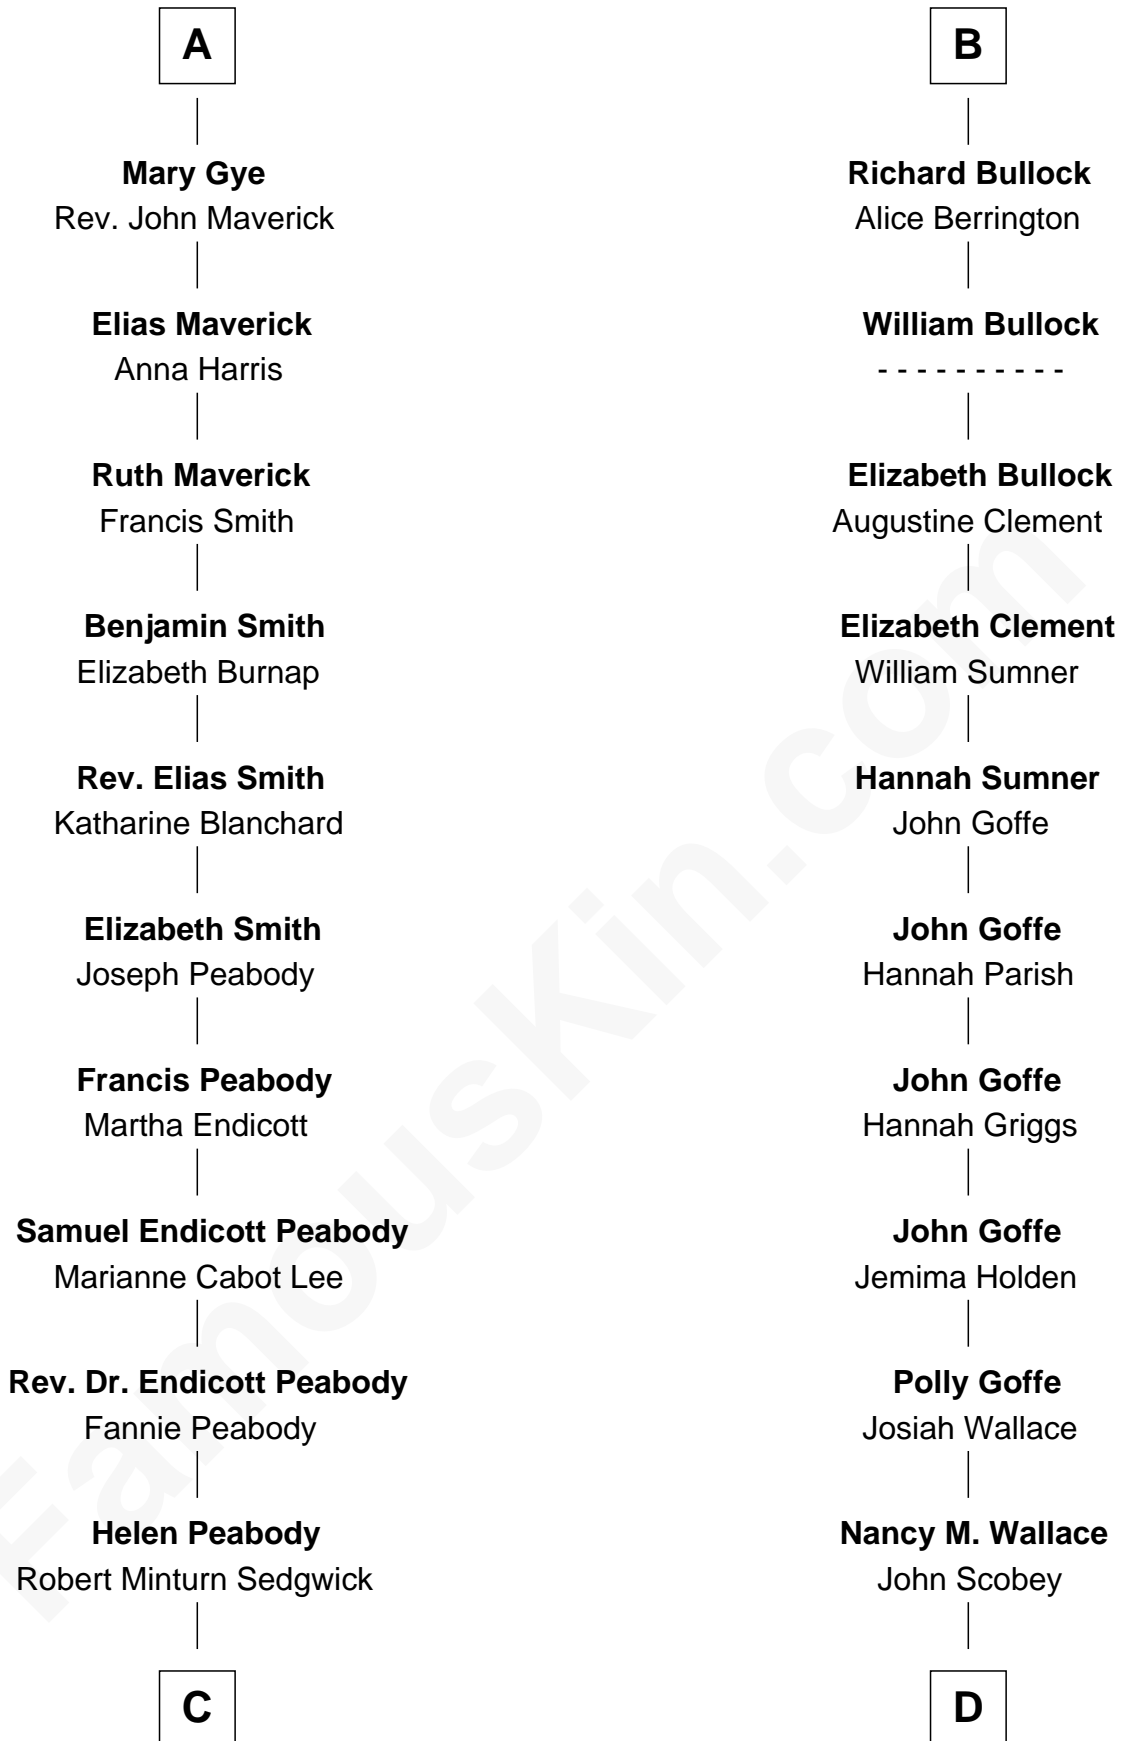

# FamousKin.com Relationship Chart of

**Kyra Sedgwick**

*TV and Movie Actress*

18th cousin 1 time removed of

**Lou (Henry) Hoover**

*First Lady of President Herbert Hoover*

**C**

**Henry Dwight Sedgwick**  
Patricia Ann Rosenwald

**Kyra Sedgwick**  
*TV and Movie Actress*

**D**

**Philomelia Sophia Scobey**  
Phineas Weed

**Florence Ida Weed**  
Charles Delano Henry

**Lou (Henry) Hoover**  
*First Lady of Herbert Hoover*

FamousKin.com