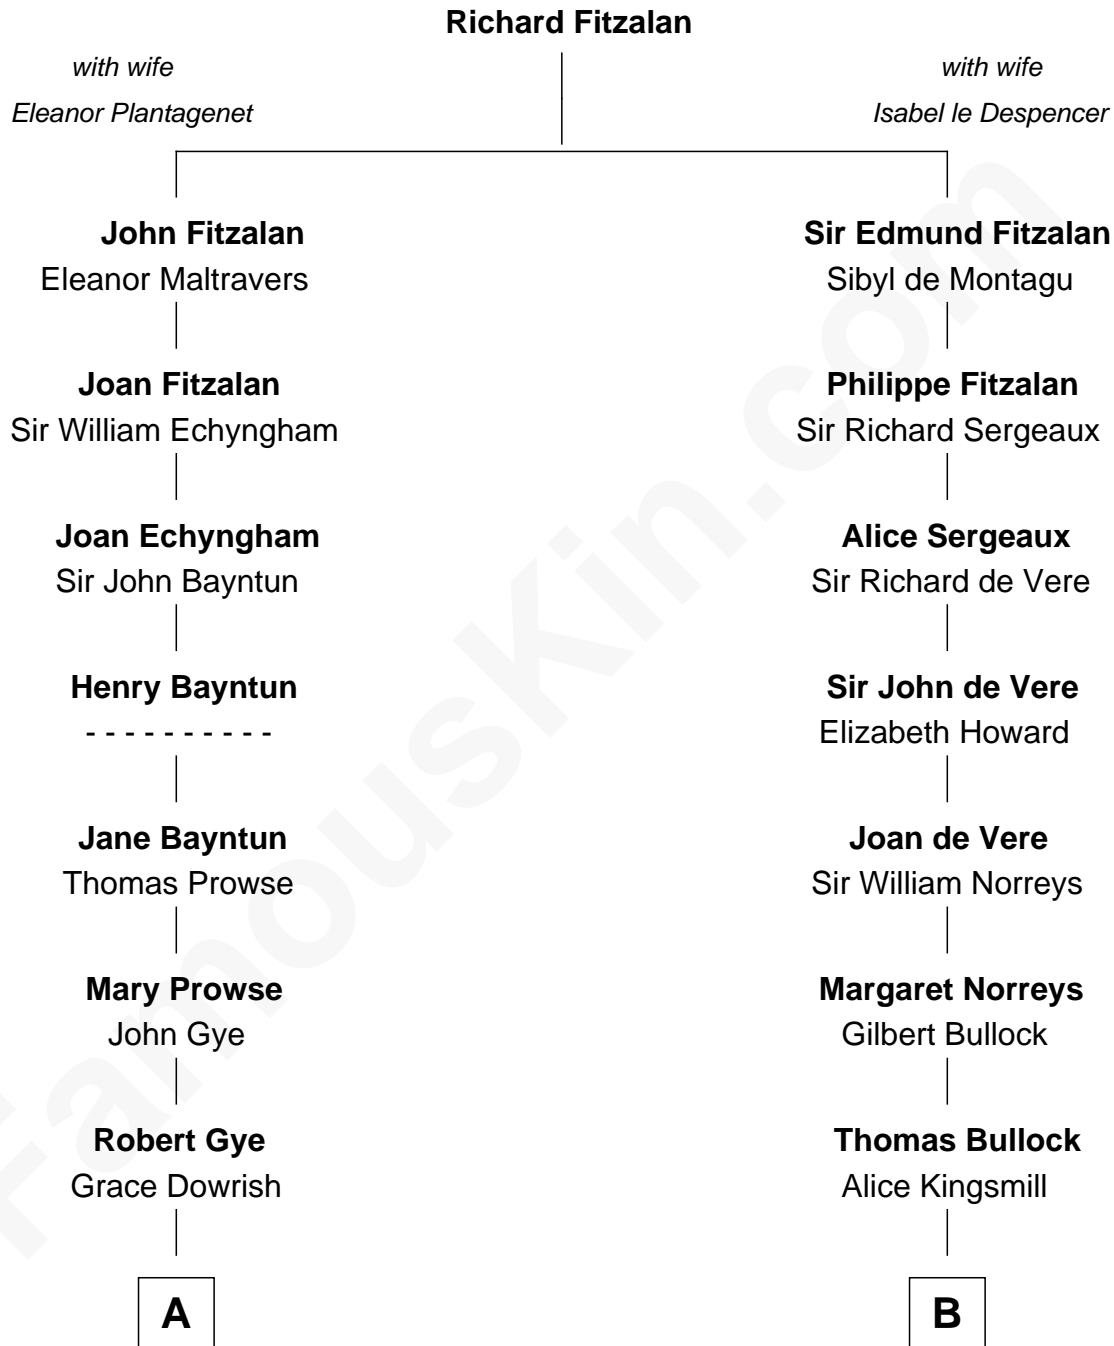

# FamousKin.com Relationship Chart of

**Kyra Sedgwick**

*TV and Movie Actress*

18th cousin 1 time removed of

**Lou (Henry) Hoover**

*First Lady of President Herbert Hoover*

**C**

**Henry Dwight Sedgwick**  
Patricia Ann Rosenwald

**Kyra Sedgwick**  
*TV and Movie Actress*

**D**

**Philomelia Sophia Scobey**  
Phineas Weed

**Florence Ida Weed**  
Charles Delano Henry

**Lou (Henry) Hoover**  
*First Lady of Herbert Hoover*

FamousKin.com