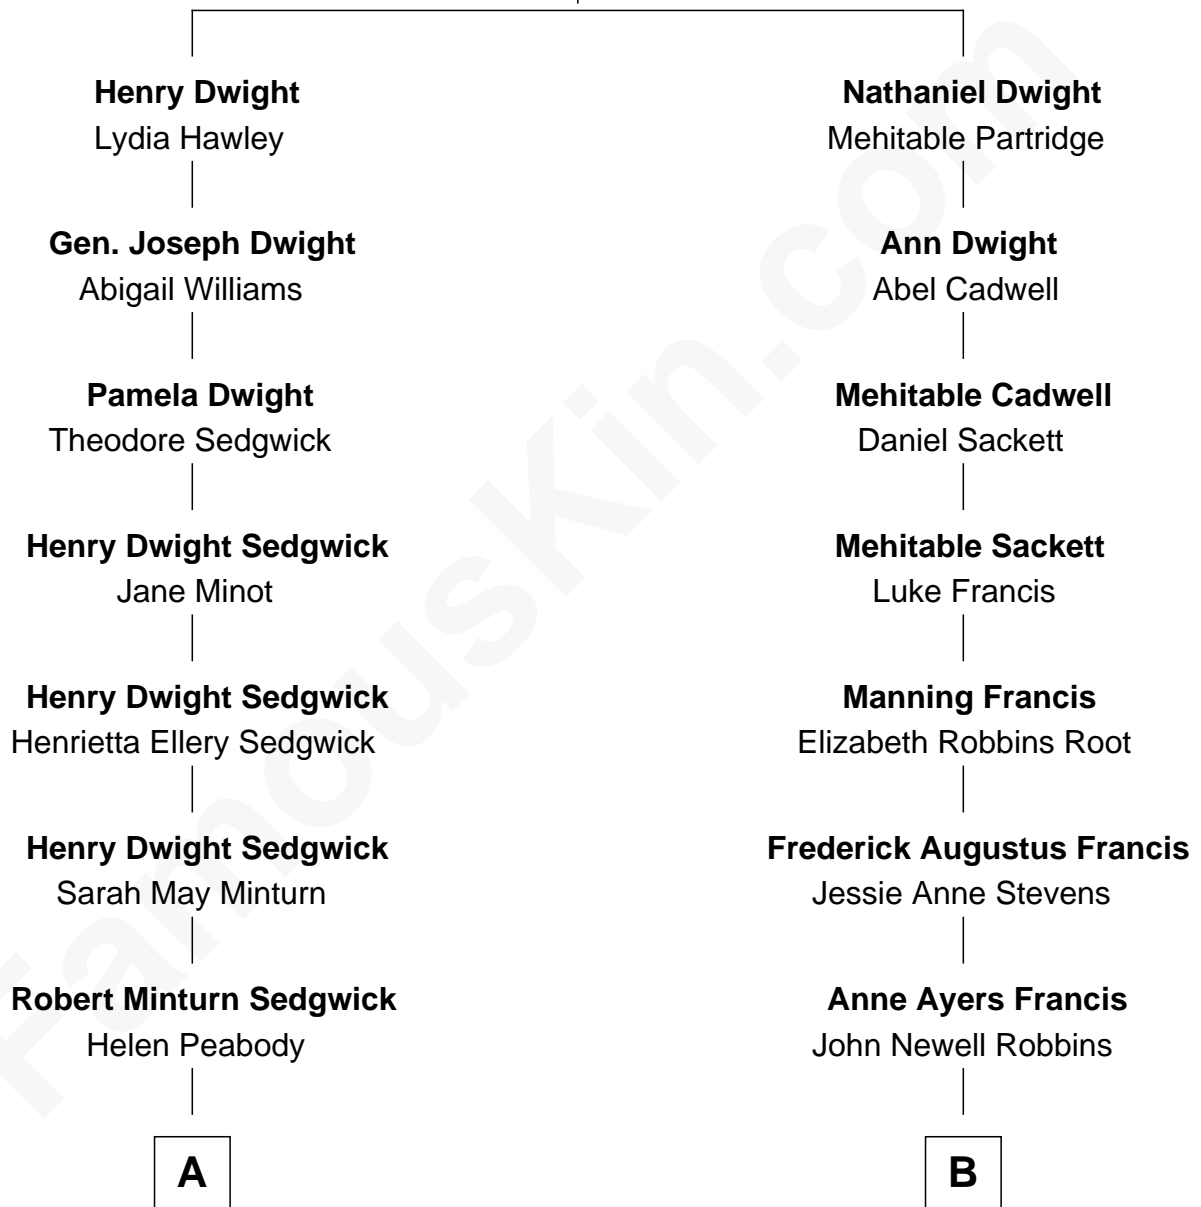

# FamousKin.com Relationship Chart of

**Kyra Sedgwick**

*TV and Movie Actress*

8th cousin of

**Nancy (Davis) Reagan**

*First Lady of President Ronald Reagan*

**Timothy Dwight**

Anna Flint

**A**

**Henry Dwight Sedgwick**  
Patricia Ann Rosenwald

**Kyra Sedgwick**  
*TV and Movie Actress*

**B**

**Kenneth Seymour Robbins**  
Edith Prescott Lockett

**Nancy (Davis) Reagan**  
*First Lady of Ronald Reagan*