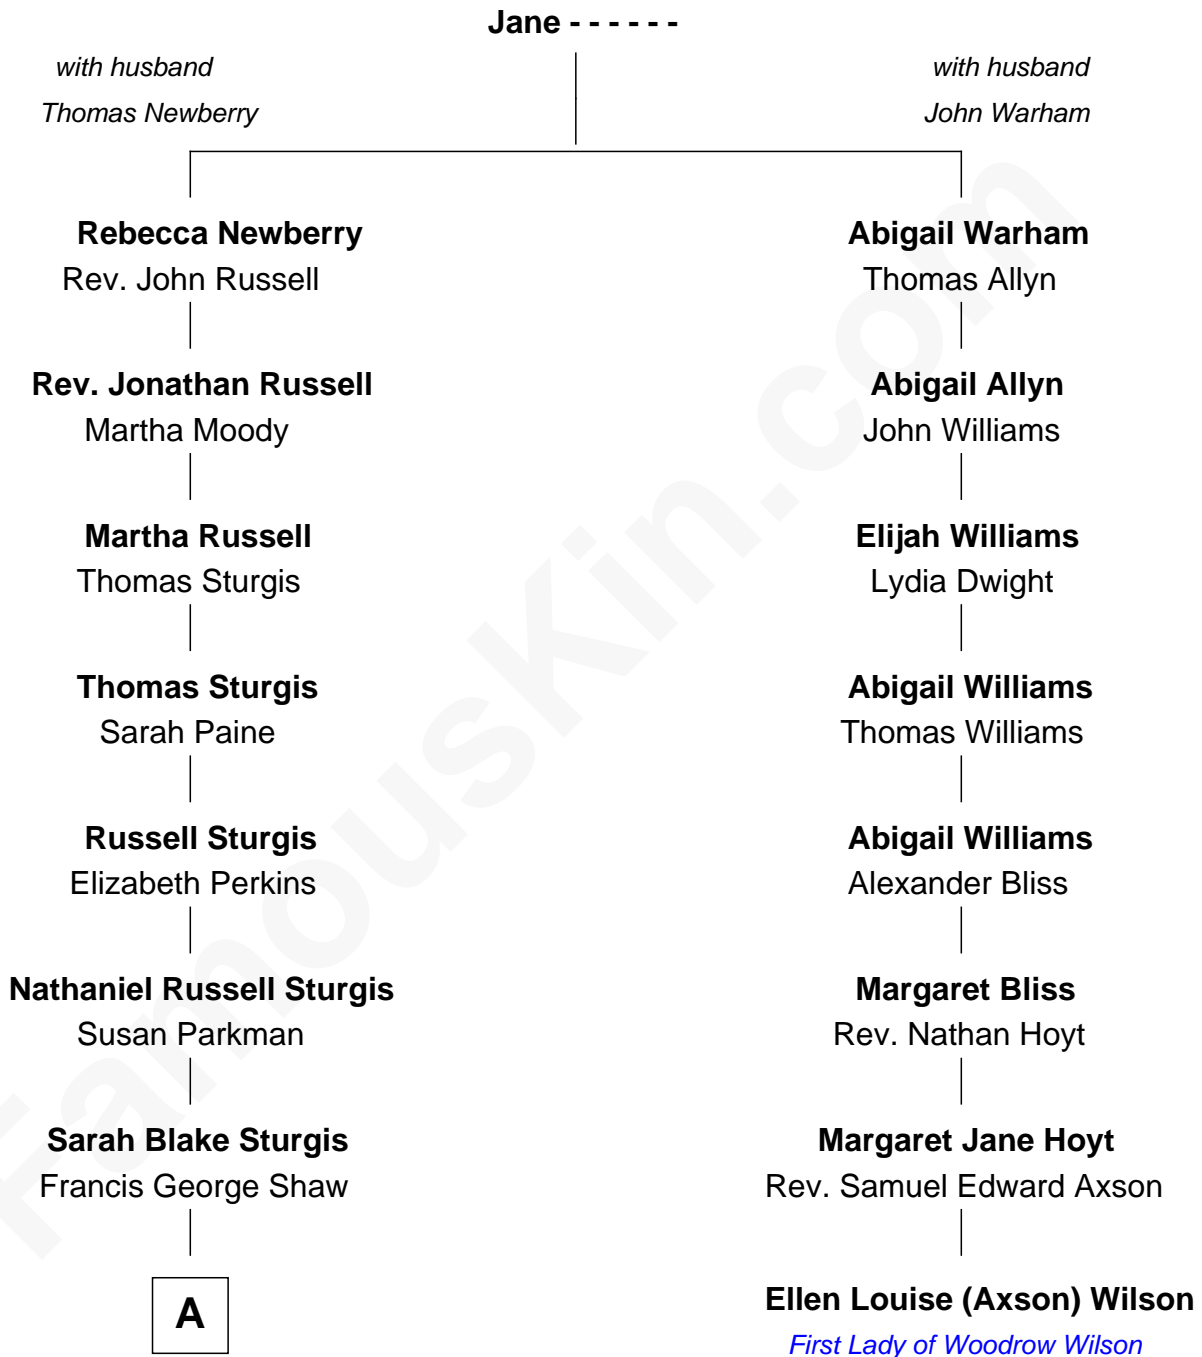

## Relationship Chart of

**Kyra Sedgwick**

*TV and Movie Actress*

7th cousin 4 times removed of

**Ellen Louise (Axson) Wilson**

*First Lady of President Woodrow Wilson*

**A**

—  
**Susanna Shaw**