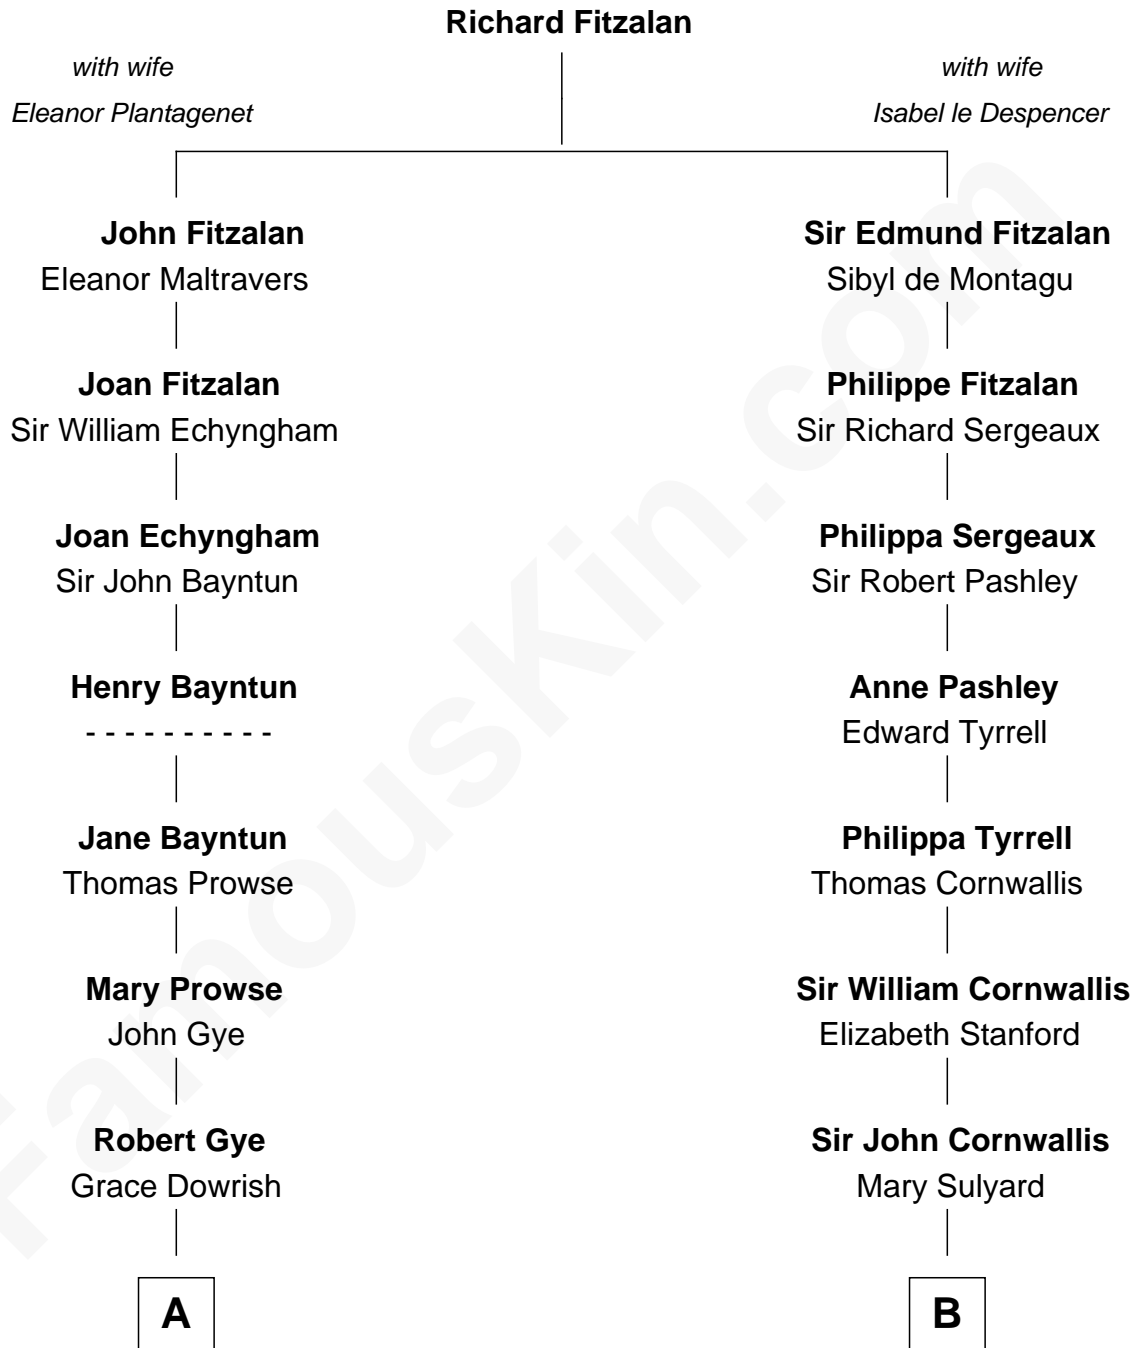

FamousKin.com Relationship Chart of

Kyra Sedgwick

TV and Movie Actress

18th cousin of

Ellen Louise (Axson) Wilson

First Lady of President Woodrow Wilson

C

Henry Dwight Sedgwick
Patricia Ann Rosenwald

Kyra Sedgwick
TV and Movie Actress

D

Rev. Samuel Edward Axson
Margaret Jane Hoyt

Ellen Louise (Axson) Wilson
First Lady of Woodrow Wilson

FamousKin.com