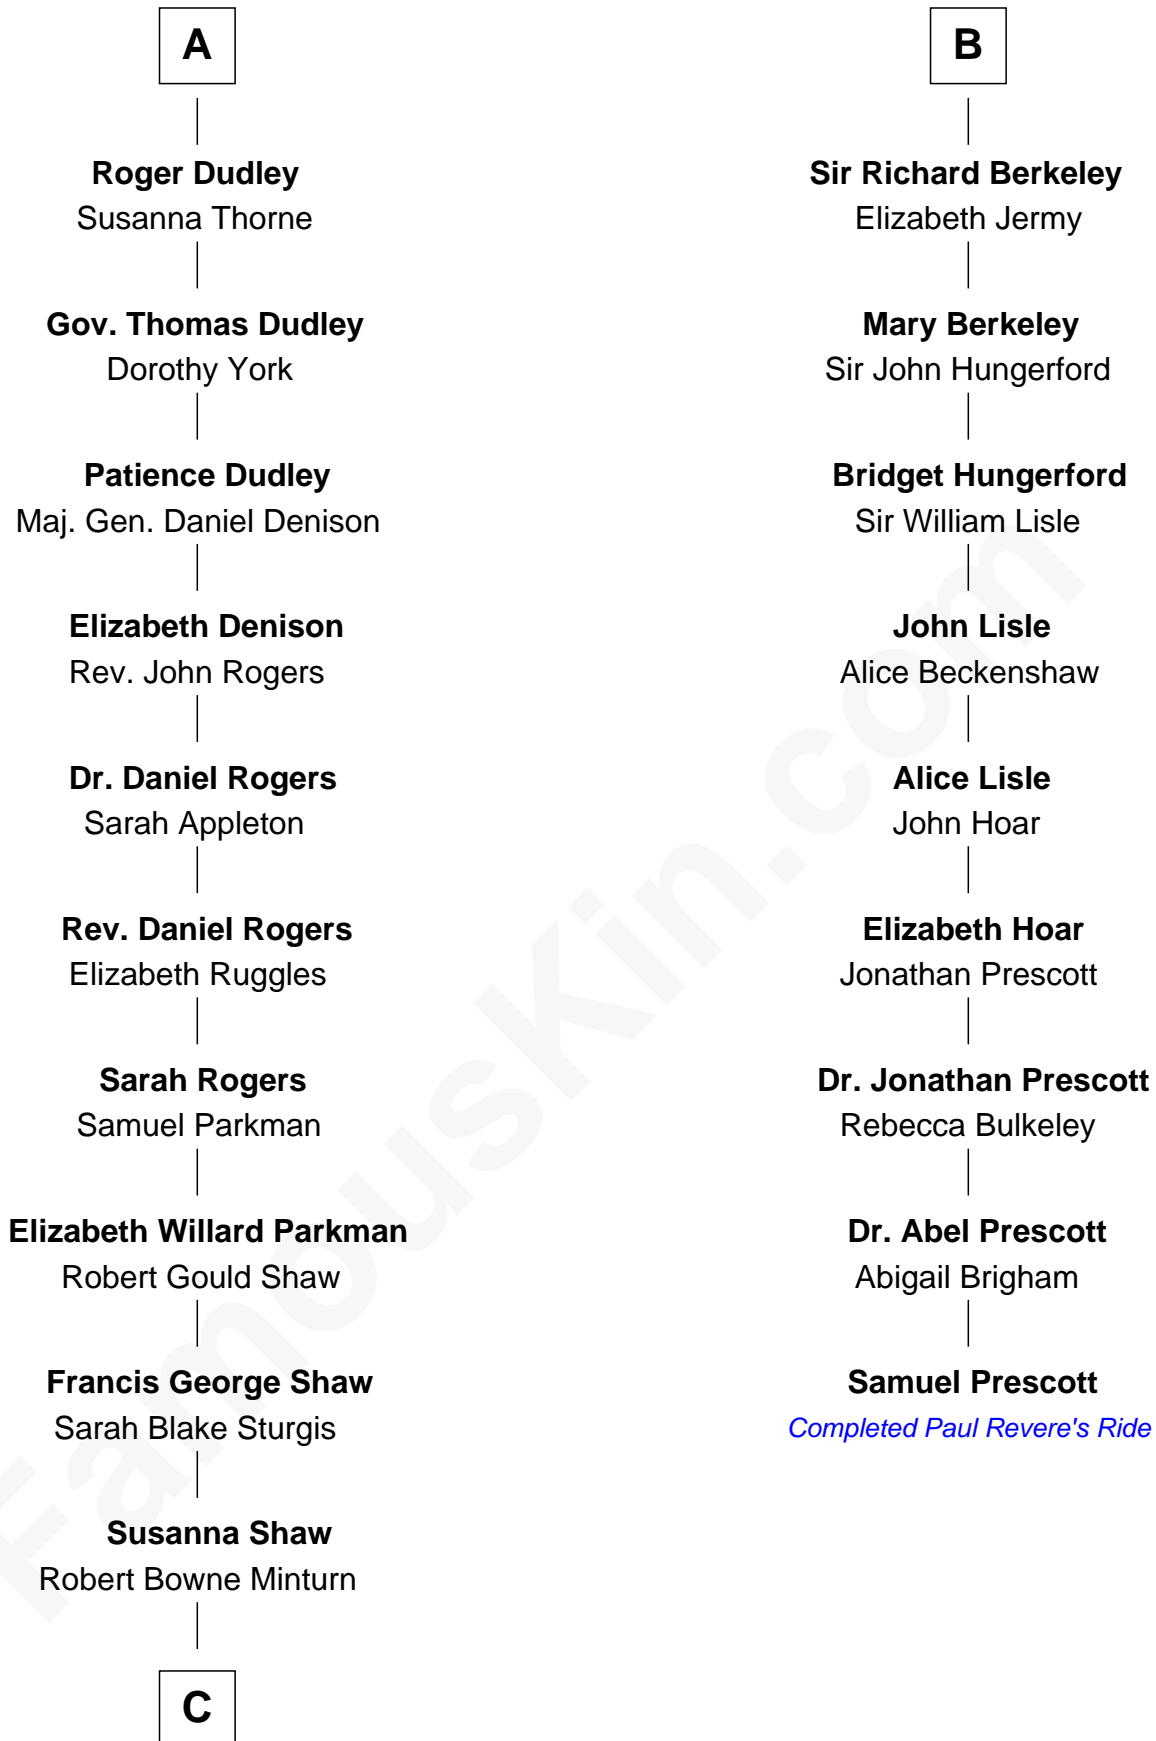

FamousKin.com Relationship Chart of

Kyra Sedgwick

TV and Movie Actress

15th cousin 5 times removed of

Samuel Prescott

Completed Paul Revere's Midnight Ride

Sir Maurice de Berkeley

Eve la Zouche

Maurice de Berkeley

Margaret -----

Thomas Berkeley

Catherine Botetourte

Maurice Berkeley

Johanna Denham

Maurice Berkeley

Ellen Montfort

Sir William Berkeley

Anne Stafford

Richard Berkeley

Elizabeth Conningsby

Sir John Berkeley

Isabel Dennis

B

C