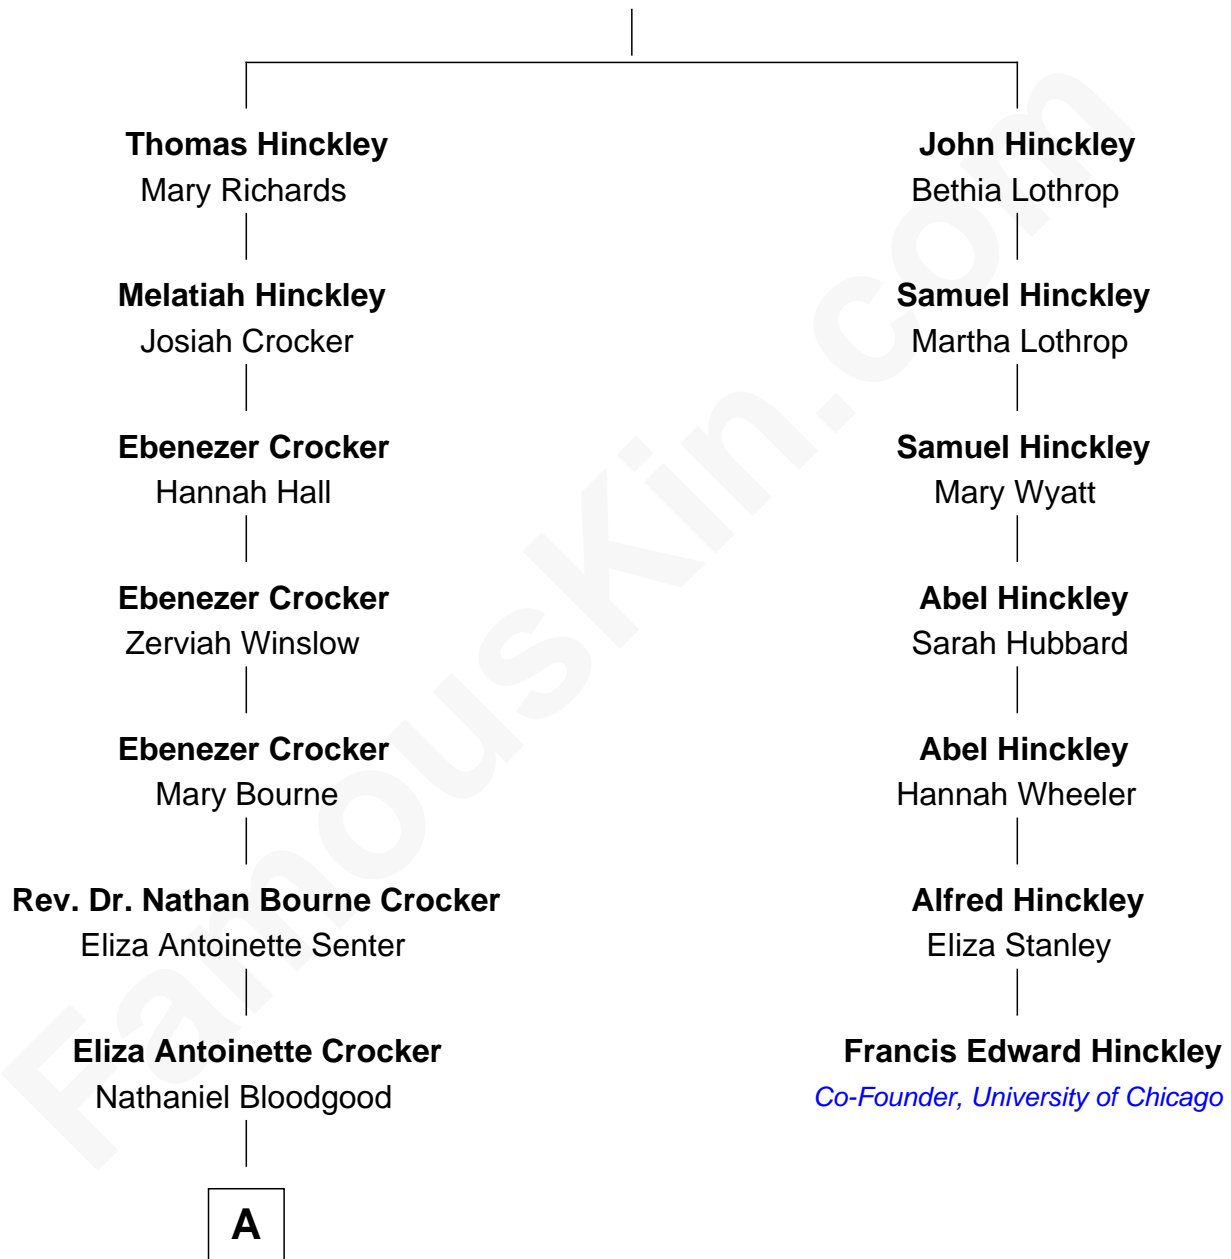

# FamousKin.com Relationship Chart of

**Kyra Sedgwick**

*TV and Movie Actress*

6th cousin 5 times removed of

**Francis Edward Hinckley**

*Co-Founder, University of Chicago*

University of Chicago

**Samuel Hinckley**

Sarah Soole

**A**

—  
**Helen Bloodgood**

Francis Peabody

—  
**Fannie Peabody**

Rev. Dr. Endicott Peabody

—  
**Helen Peabody**

Robert Minturn Sedgwick

—  
**Henry Dwight Sedgwick**

Patricia Ann Rosenwald

—  
**Kyra Sedgwick**

*TV and Movie Actress*