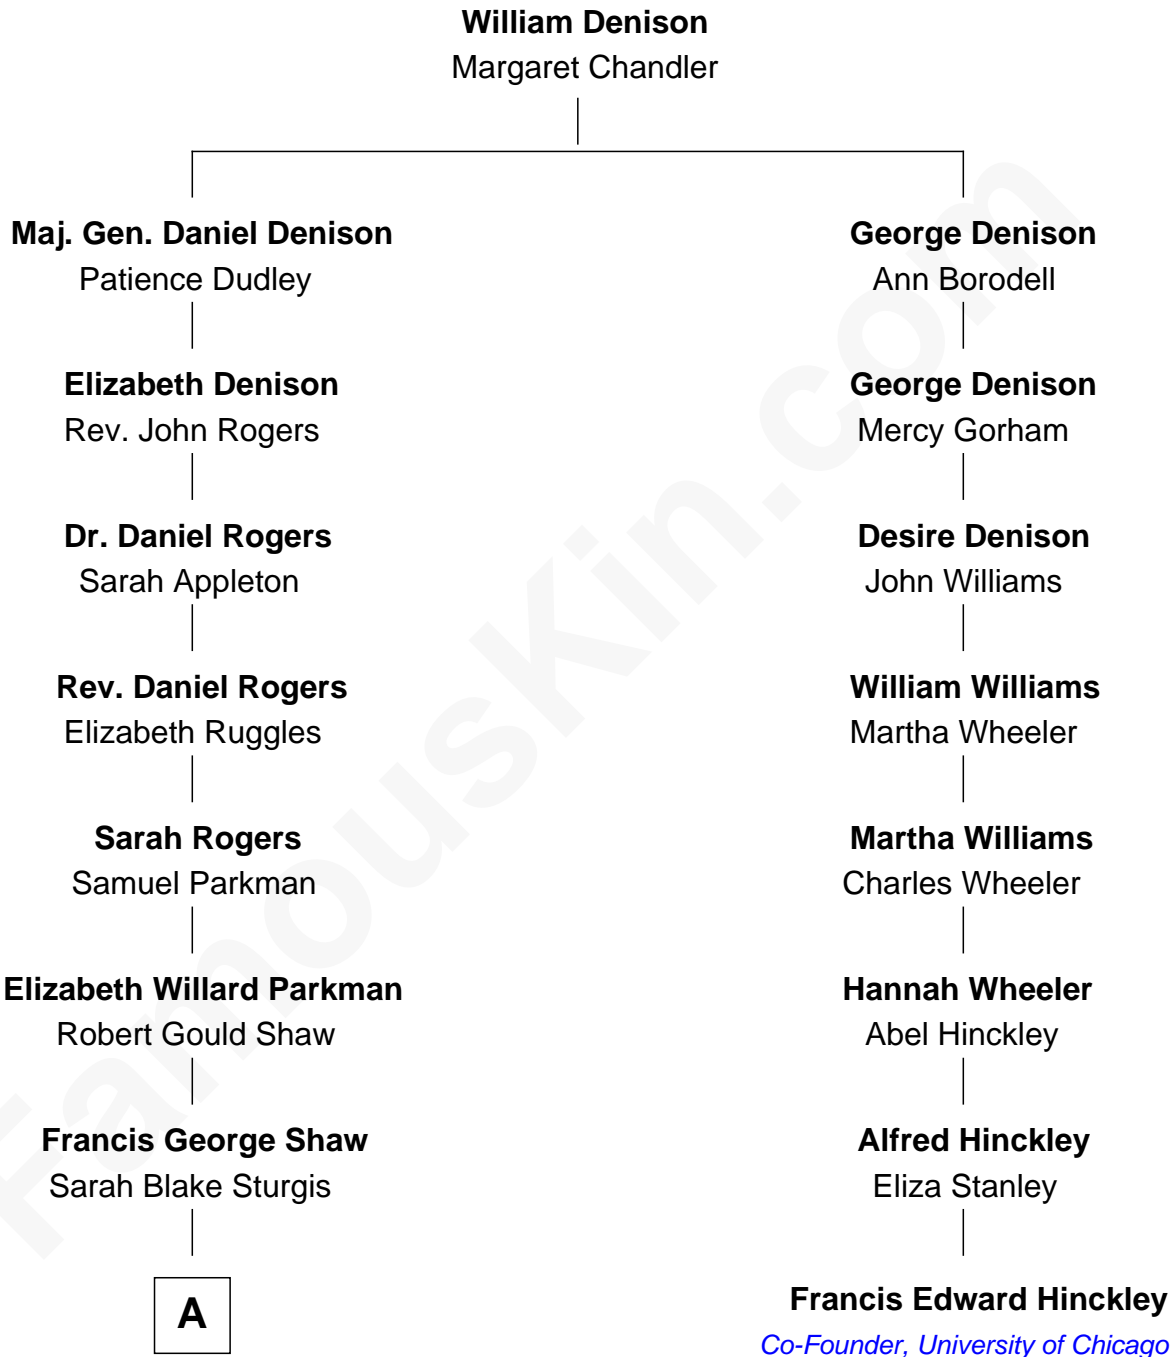

# FamousKin.com Relationship Chart of

**Kyra Sedgwick**

*TV and Movie Actress*

7th cousin 4 times removed of

**Francis Edward Hinckley**

*Co-Founder, University of Chicago*

University of Chicago

**A**

—  
**Susanna Shaw**  
Robert Bowne Minturn

—  
**Sarah May Minturn**  
Henry Dwight Sedgwick

—  
**Robert Minturn Sedgwick**  
Helen Peabody

—  
**Henry Dwight Sedgwick**  
Patricia Ann Rosenwald

—  
**Kyra Sedgwick**  
*TV and Movie Actress*