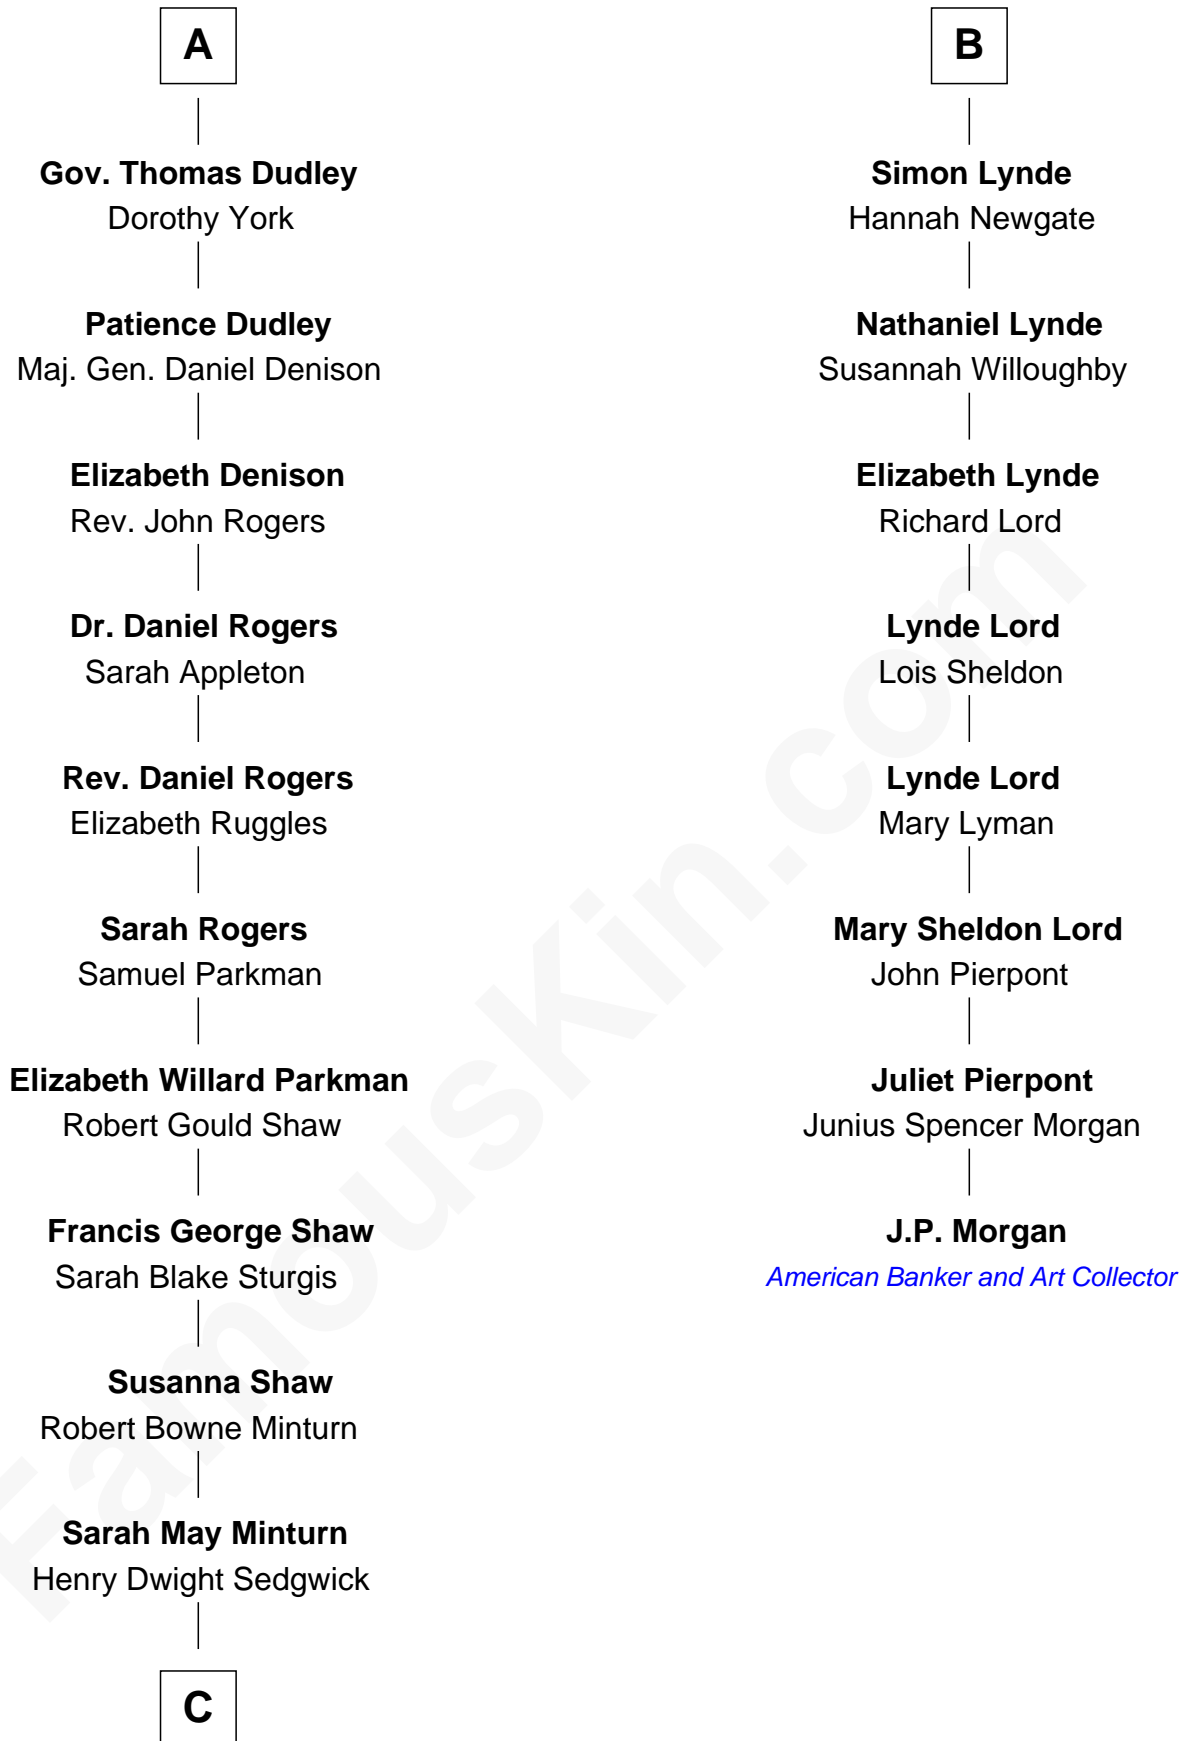

## Relationship Chart of

**Kyra Sedgwick**

*TV and Movie Actress*

14th cousin 5 times removed of

**J.P. Morgan**

*American Banker and Art Collector*

**C**

Robert Minturn Sedgwick

Helen Peabody

Henry Dwight Sedgwick

Patricia Ann Rosenwald

**Kyra Sedgwick**

*TV and Movie Actress*

FamousKin.com