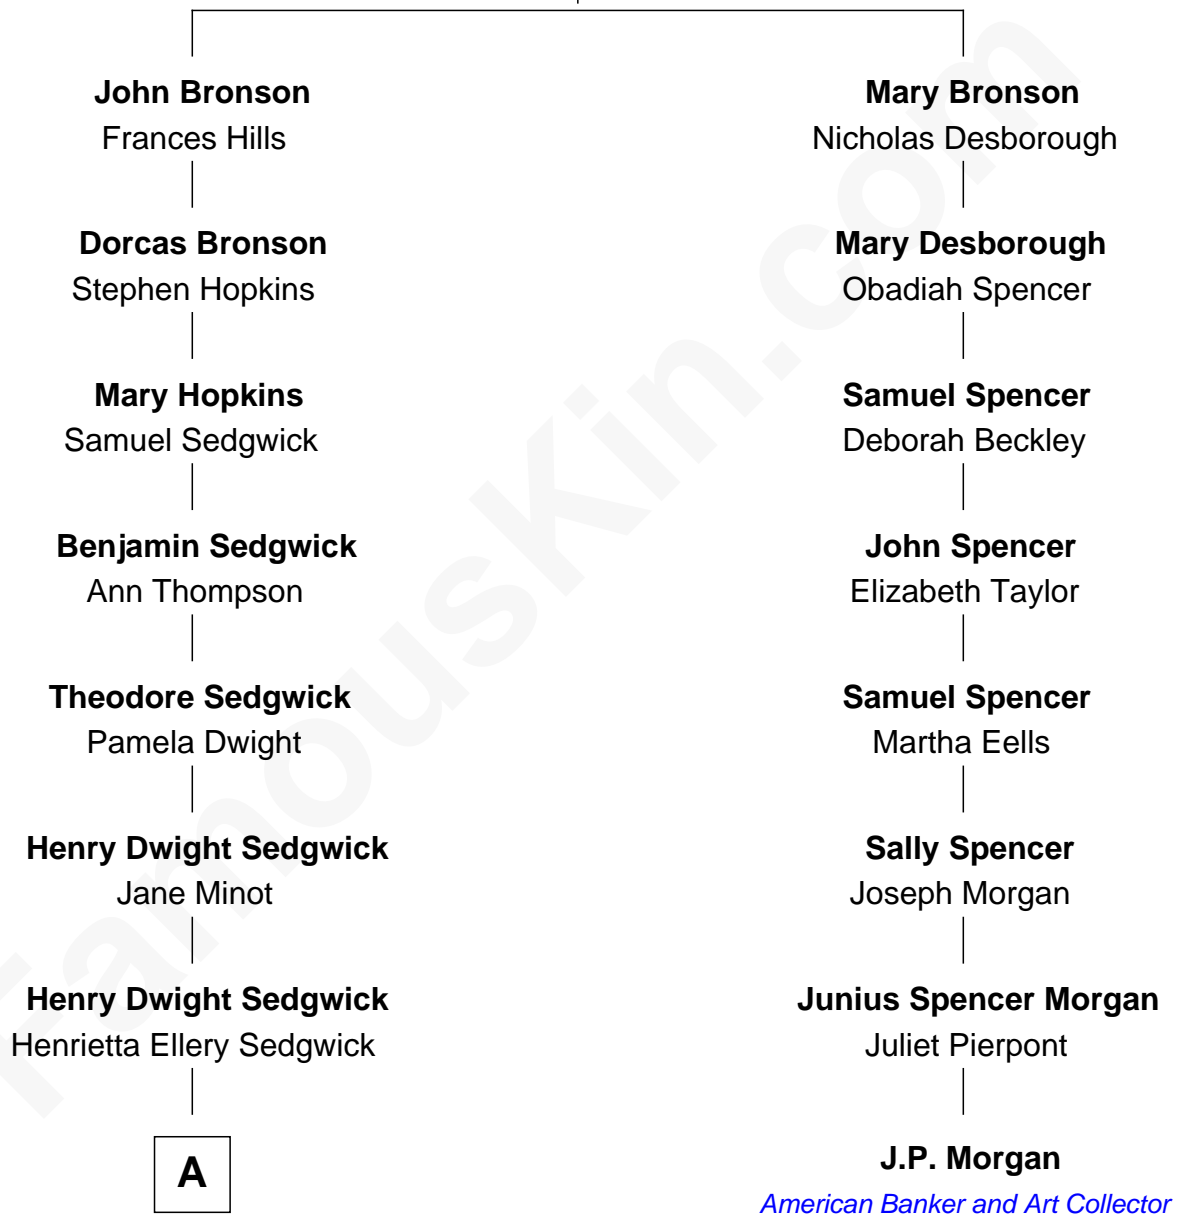

FamousKin.com

Relationship Chart of

Kyra Sedgwick

TV and Movie Actress

7th cousin 3 times removed of

J.P. Morgan

American Banker and Art Collector

Roger Bronson

Mary Underwood

A

Henry Dwight Sedgwick

Sarah May Minturn

Robert Minturn Sedgwick

Helen Peabody

Henry Dwight Sedgwick

Patricia Ann Rosenwald