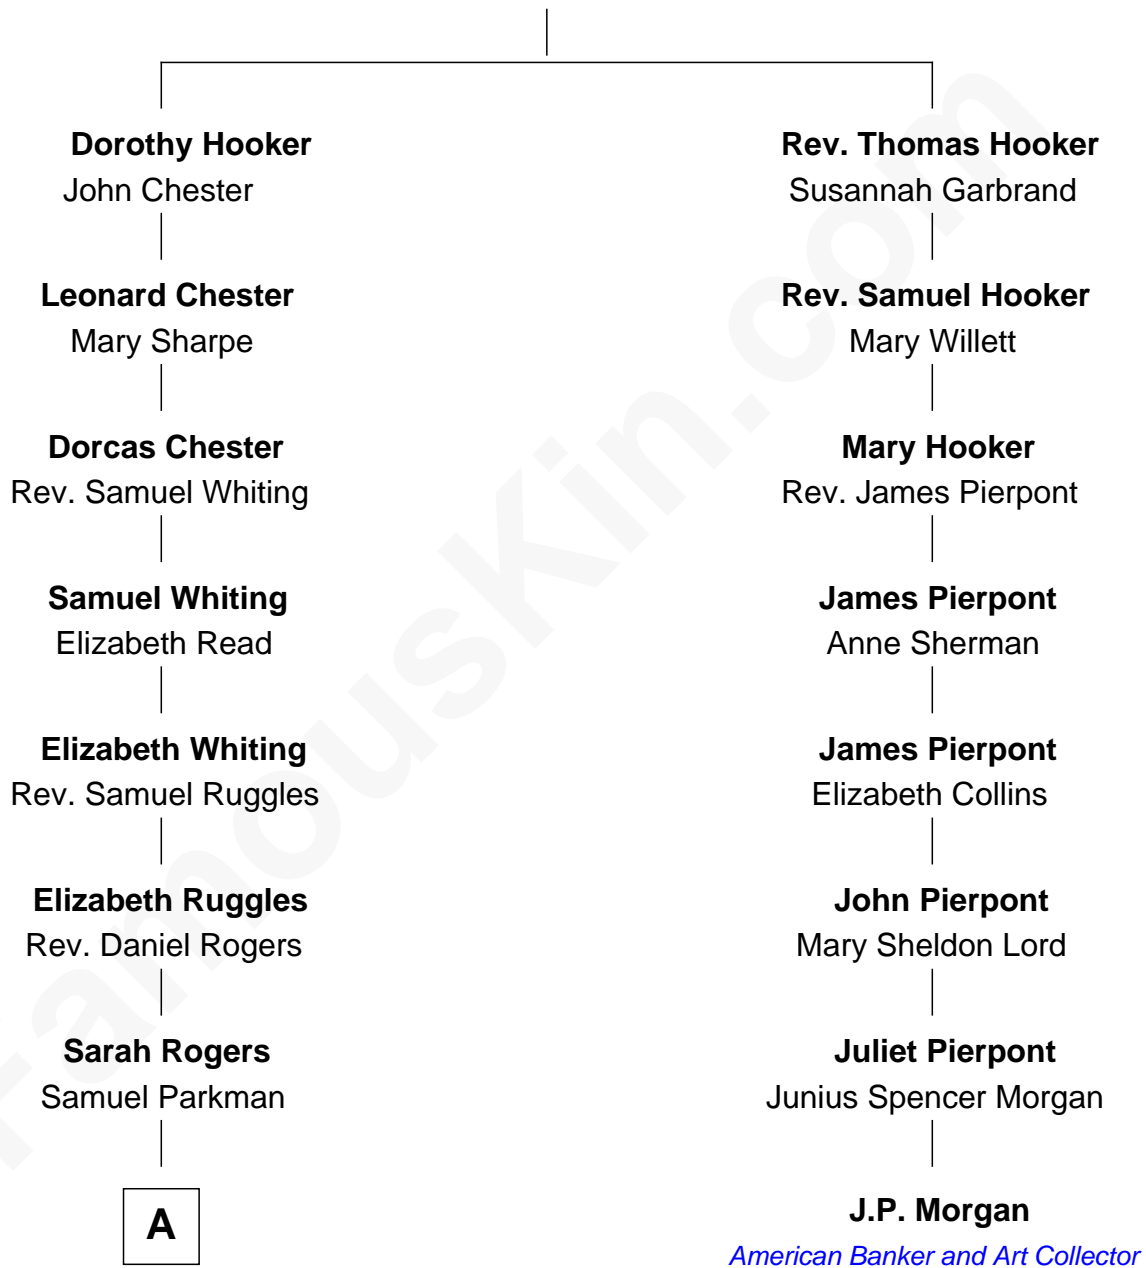

# FamousKin.com Relationship Chart of

**Kyra Sedgwick**

*TV and Movie Actress*

7th cousin 6 times removed of

**J.P. Morgan**

*American Banker and Art Collector*

**Thomas Hooker**

**A**

—  
**Elizabeth Willard Parkman**

Robert Gould Shaw

—  
**Francis George Shaw**

Sarah Blake Sturgis

—  
**Susanna Shaw**

Robert Bowne Minturn

—  
**Sarah May Minturn**

Henry Dwight Sedgwick

—  
**Robert Minturn Sedgwick**

Helen Peabody

—  
**Henry Dwight Sedgwick**

Patricia Ann Rosenwald

—  
**Kyra Sedgwick**

*TV and Movie Actress*