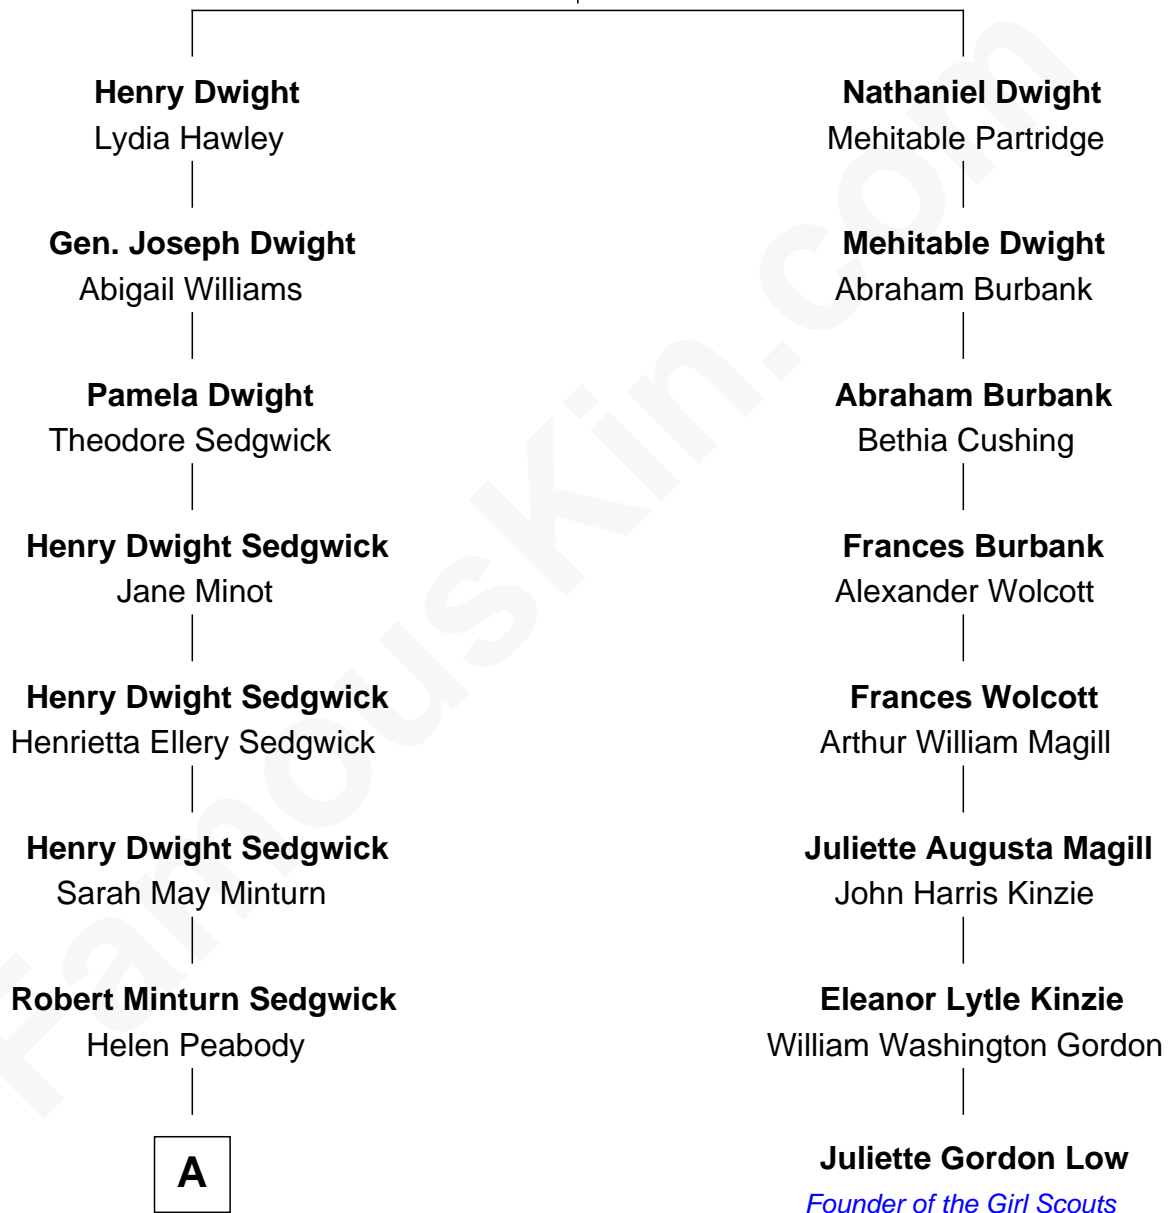

# FamousKin.com Relationship Chart of

**Kyra Sedgwick**

*TV and Movie Actress*

7th cousin 1 time removed of

**Juliette Gordon Low**

*Founder of the Girl Scouts*

**Timothy Dwight**

Anna Flint

A

Henry Dwight Sedgwick

Patricia Ann Rosenwald

Kyra Sedgwick

*TV and Movie Actress*

FamousKin.com