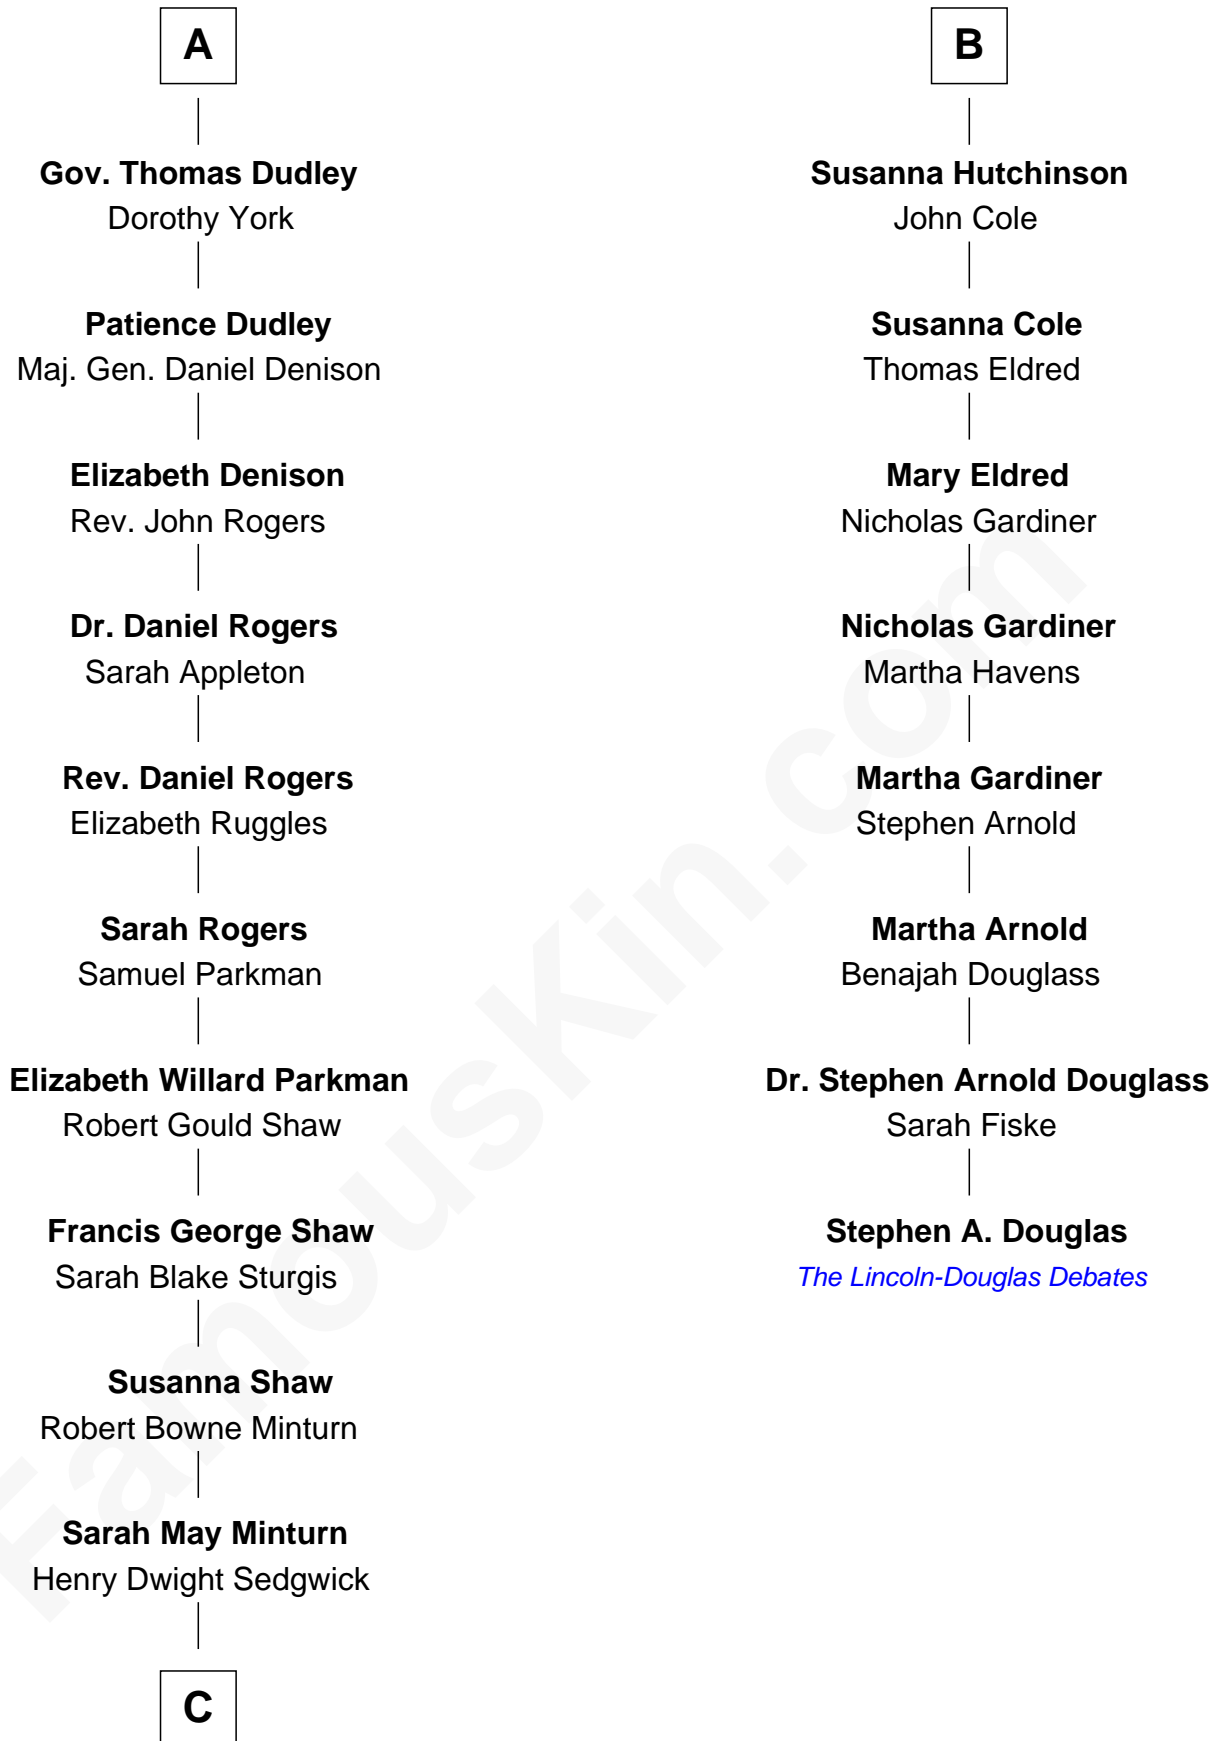

FamousKin.com Relationship Chart of

Kyra Sedgwick

TV and Movie Actress

14th cousin 5 times removed of

Stephen A. Douglas

Participated in Lincoln-Douglas Debates

Sir Walter Blount

Sancha de Ayala

Sir Thomas Blount

Margaret de Gresley

Sir Thomas Blount

Agnes Hawley

Anne Blount

William Marbury

Robert Marbury

Katherine Williamson

William Marbury

Agnes Lenton

Rev. Francis Marbury

Bridget Dryden

Anne Marbury

William Hutchinson

B

C