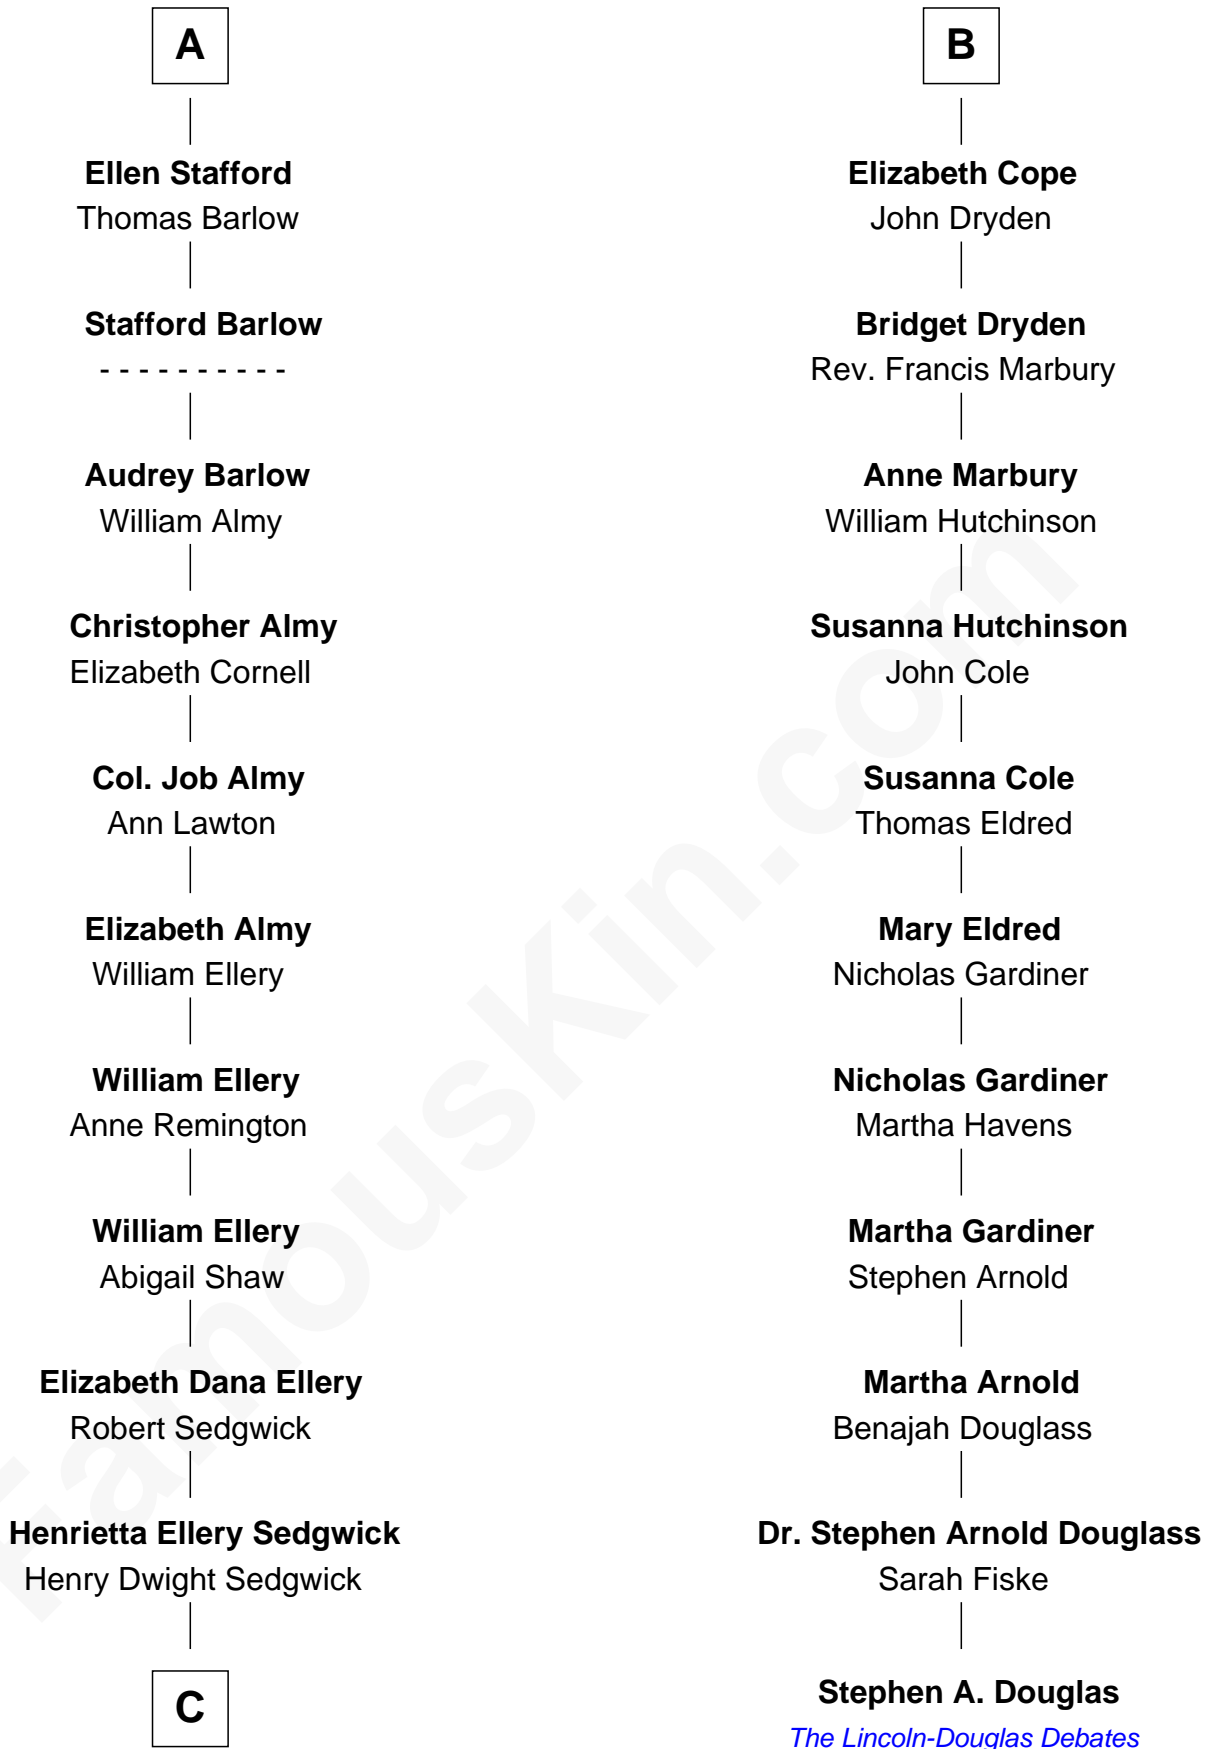

# FamousKin.com Relationship Chart of

**Kyra Sedgwick**

*TV and Movie Actress*

17th cousin 3 times removed of

**Stephen A. Douglas**

*Participated in Lincoln-Douglas Debates*

**C**

Henry Dwight Sedgwick

Sarah May Minturn

Robert Minturn Sedgwick

Helen Peabody

Henry Dwight Sedgwick

Patricia Ann Rosenwald

**Kyra Sedgwick**

*TV and Movie Actress*

FamousKin.com