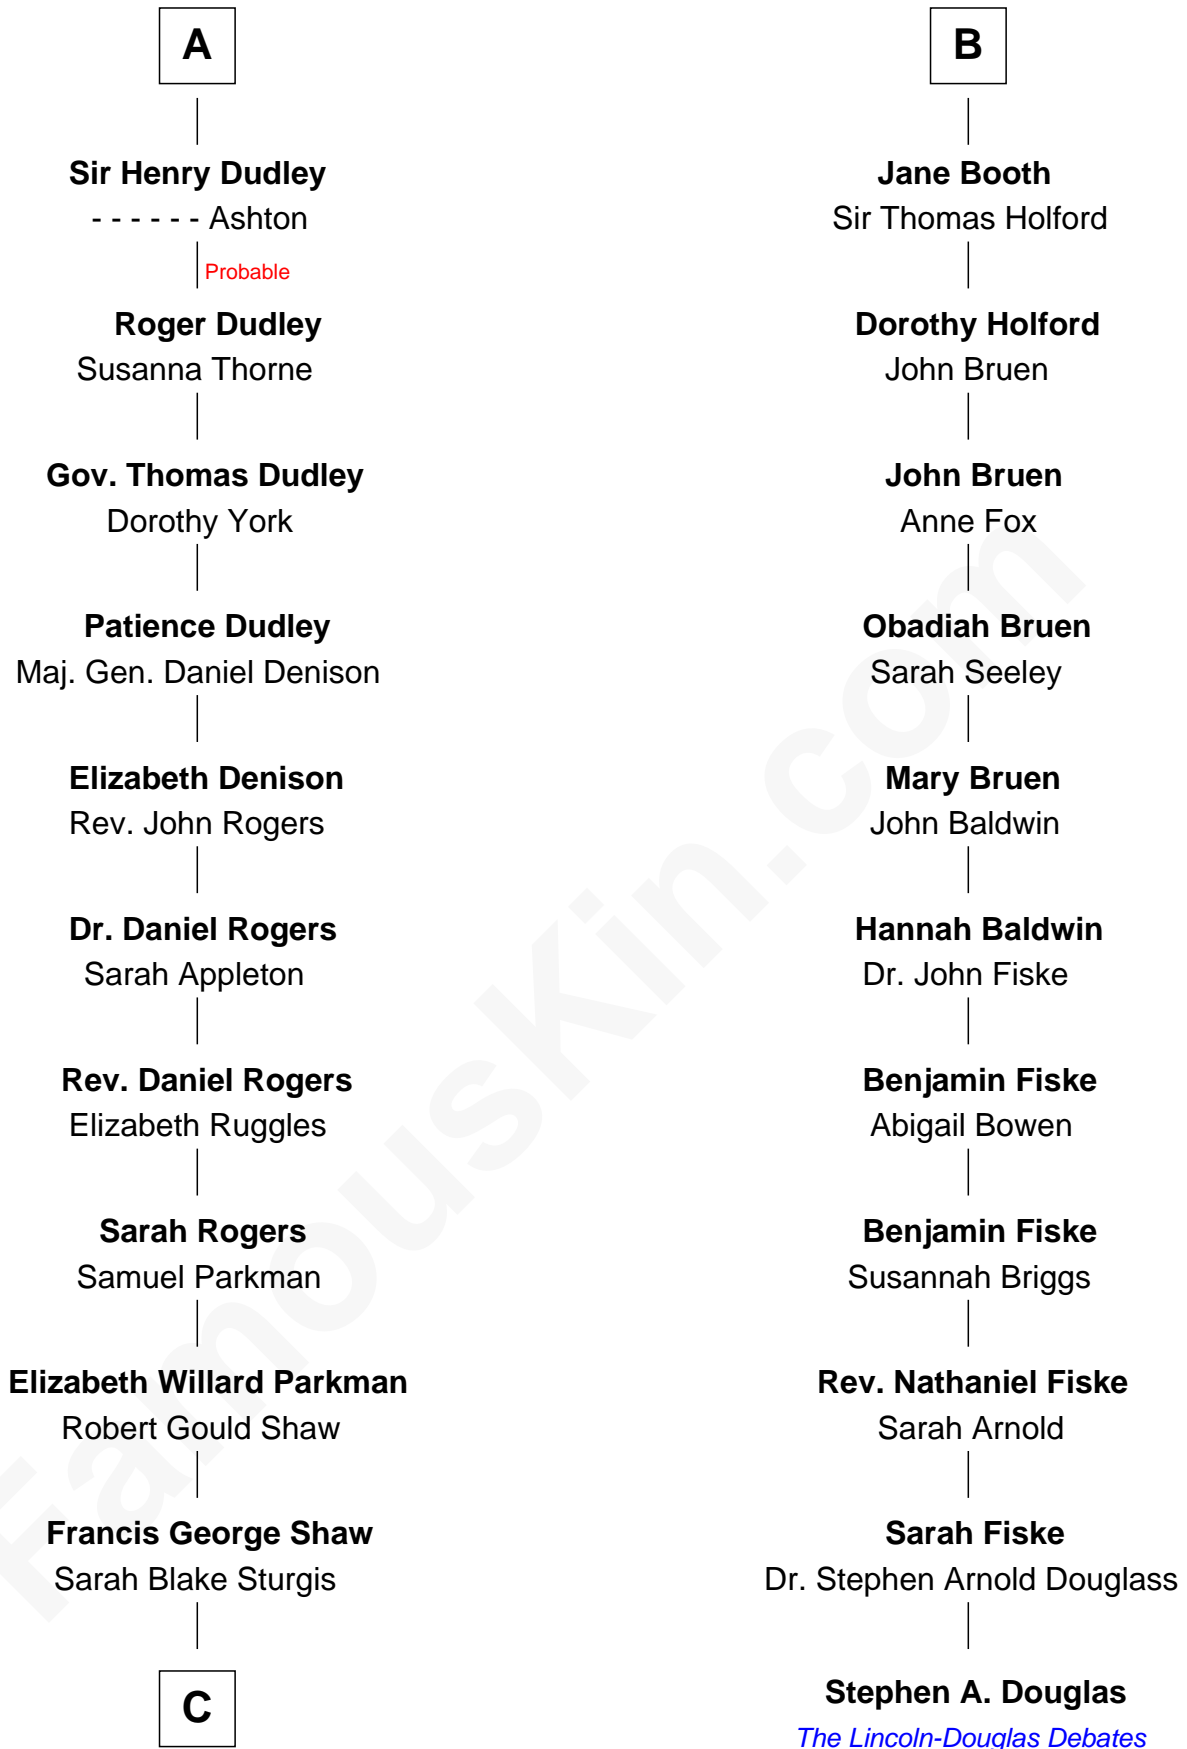

# FamousKin.com Relationship Chart of

**Kyra Sedgwick**

*TV and Movie Actress*

17th cousin 4 times removed of

**Stephen A. Douglas**

*Participated in Lincoln-Douglas Debates*

**Sir Robert de Holland**

Maude la Zouche

**C**

**Susanna Shaw**  
Robert Bowne Minturn

**Sarah May Minturn**  
Henry Dwight Sedgwick

**Robert Minturn Sedgwick**  
Helen Peabody

**Henry Dwight Sedgwick**  
Patricia Ann Rosenwald

**Kyra Sedgwick**  
*TV and Movie Actress*