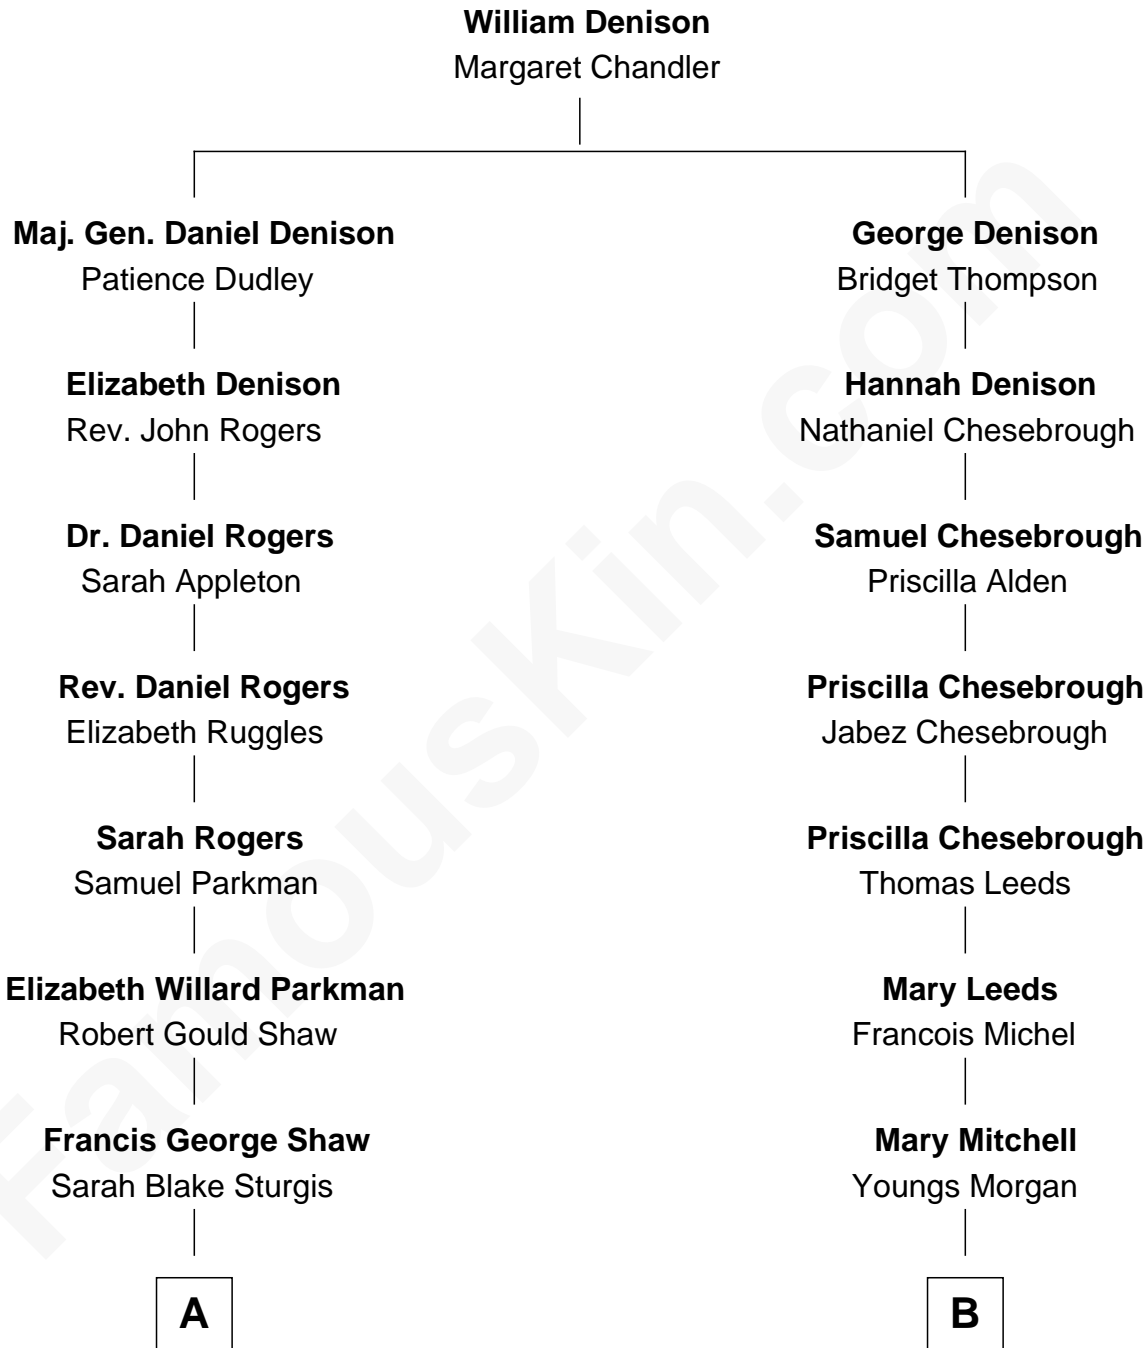

FamousKin.com

Relationship Chart of

Kyra Sedgwick

TV and Movie Actress

8th cousin 3 times removed of

William Sprague

27th Governor of Rhode Island

A

Susanna Shaw
Robert Bowne Minturn

Sarah May Minturn
Henry Dwight Sedgwick

Robert Minturn Sedgwick
Helen Peabody

Henry Dwight Sedgwick
Patricia Ann Rosenwald

Kyra Sedgwick
TV and Movie Actress

B

Fanny Morgan
Amasa Sprague