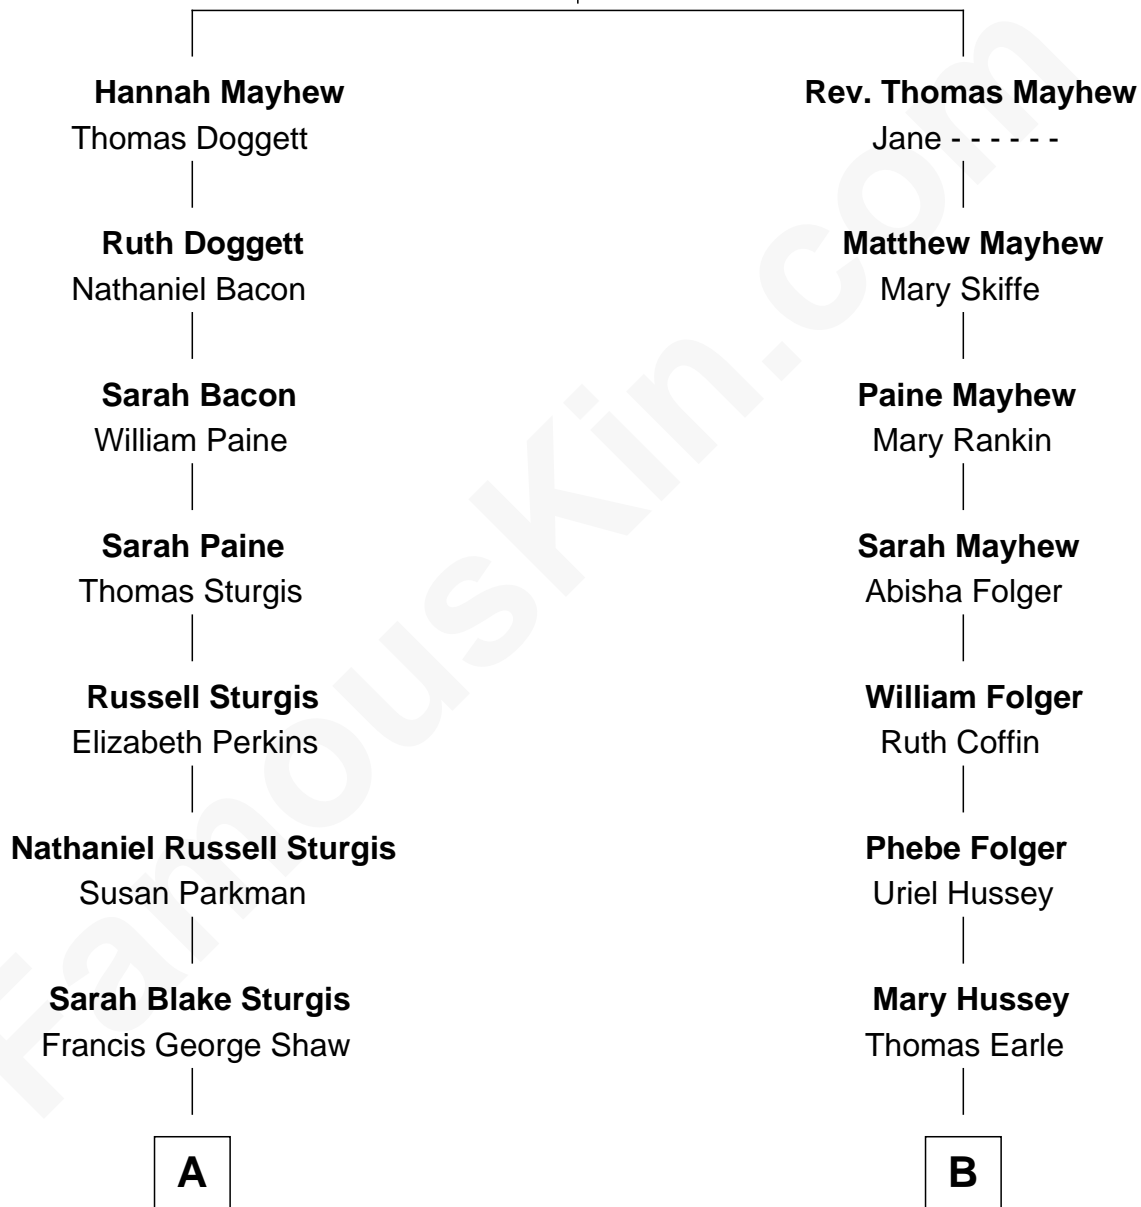

FamousKin.com Relationship Chart of

Kyra Sedgwick

TV and Movie Actress

9th cousin 2 times removed of

George Howard Earle

30th Governor of Pennsylvania

Gov. Thomas Mayhew

*with wife
Jane Gallion*

with wife

A

Susanna Shaw
Robert Bowne Minturn

Sarah May Minturn
Henry Dwight Sedgwick

Robert Minturn Sedgwick
Helen Peabody

Henry Dwight Sedgwick
Patricia Ann Rosenwald

Kyra Sedgwick
TV and Movie Actress

B

George Hussey Earle
Ellen Frances Van Leer

George Howard Earle
Catharine Hansell French

George Howard Earle
30th Governor of Pennsylvania