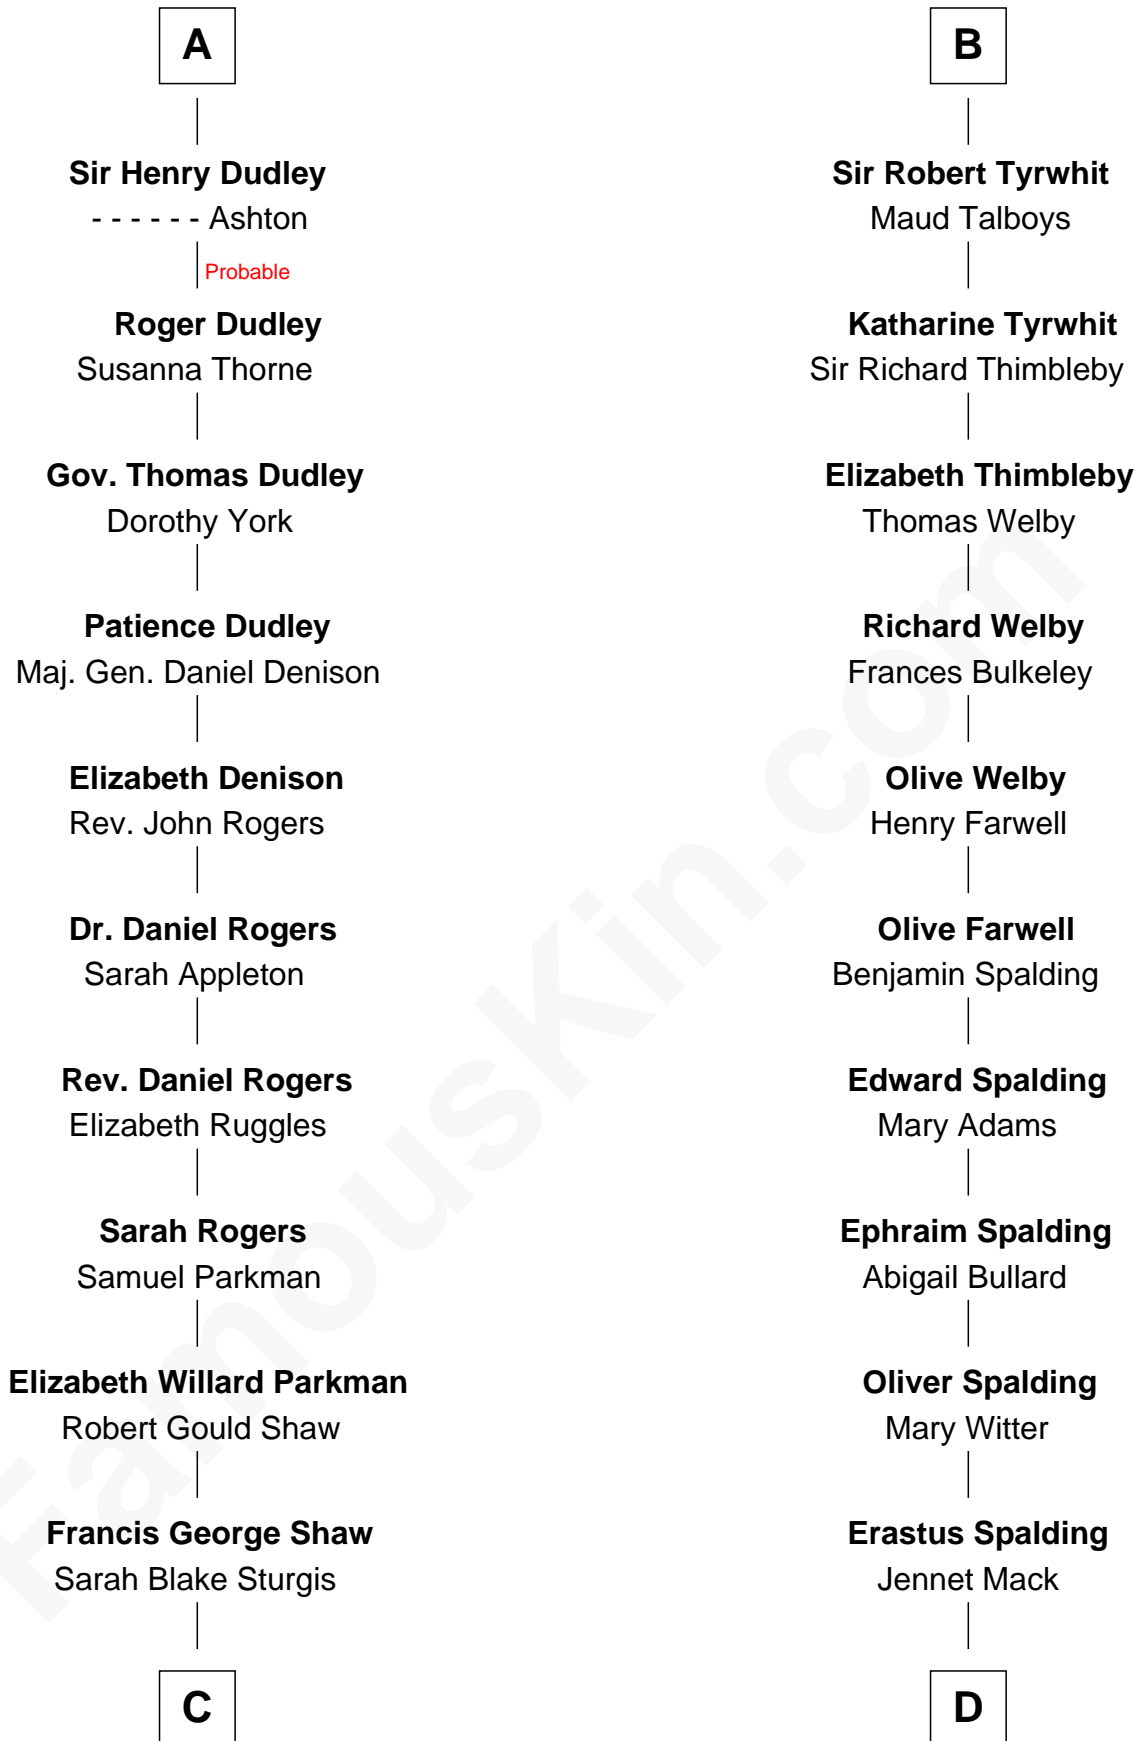

FamousKin.com

Relationship Chart of

Kyra Sedgwick

TV and Movie Actress

20th cousin 1 time removed of

Katharine Hepburn

Movie Actress

Eudo la Zouche
Milicent de Cantilupe

Eve la Zouche
Sir Maurice de Berkeley

Thomas de Berkeley
Katherine de Clyvedon

Sir John Berkeley
Elizabeth Betteshorne

Elizabeth Berkeley
Sir John Sutton

Sir Edmund Sutton
Joyce Tiptoft

Sir Edward Sutton
Cecily Willoughby

Sir John Sutton
Cecily Grey

A

Sir William la Zouche
Maud Lovel

Milicent la Zouche
Sir William Deincourt

Margaret Deincourt
Sir Robert de Tibetot

Elizabeth de Tibetot
Sir Philip le Despencer

Margery Despencer
Sir Roger Wentworth

Agnes Wentworth
Sir Robert Constable

Anne Constable
William Tyrwhit

B

C

Susanna Shaw
Robert Bowne Minturn

Sarah May Minturn
Henry Dwight Sedgwick

Robert Minturn Sedgwick
Helen Peabody

Henry Dwight Sedgwick
Patricia Ann Rosenwald