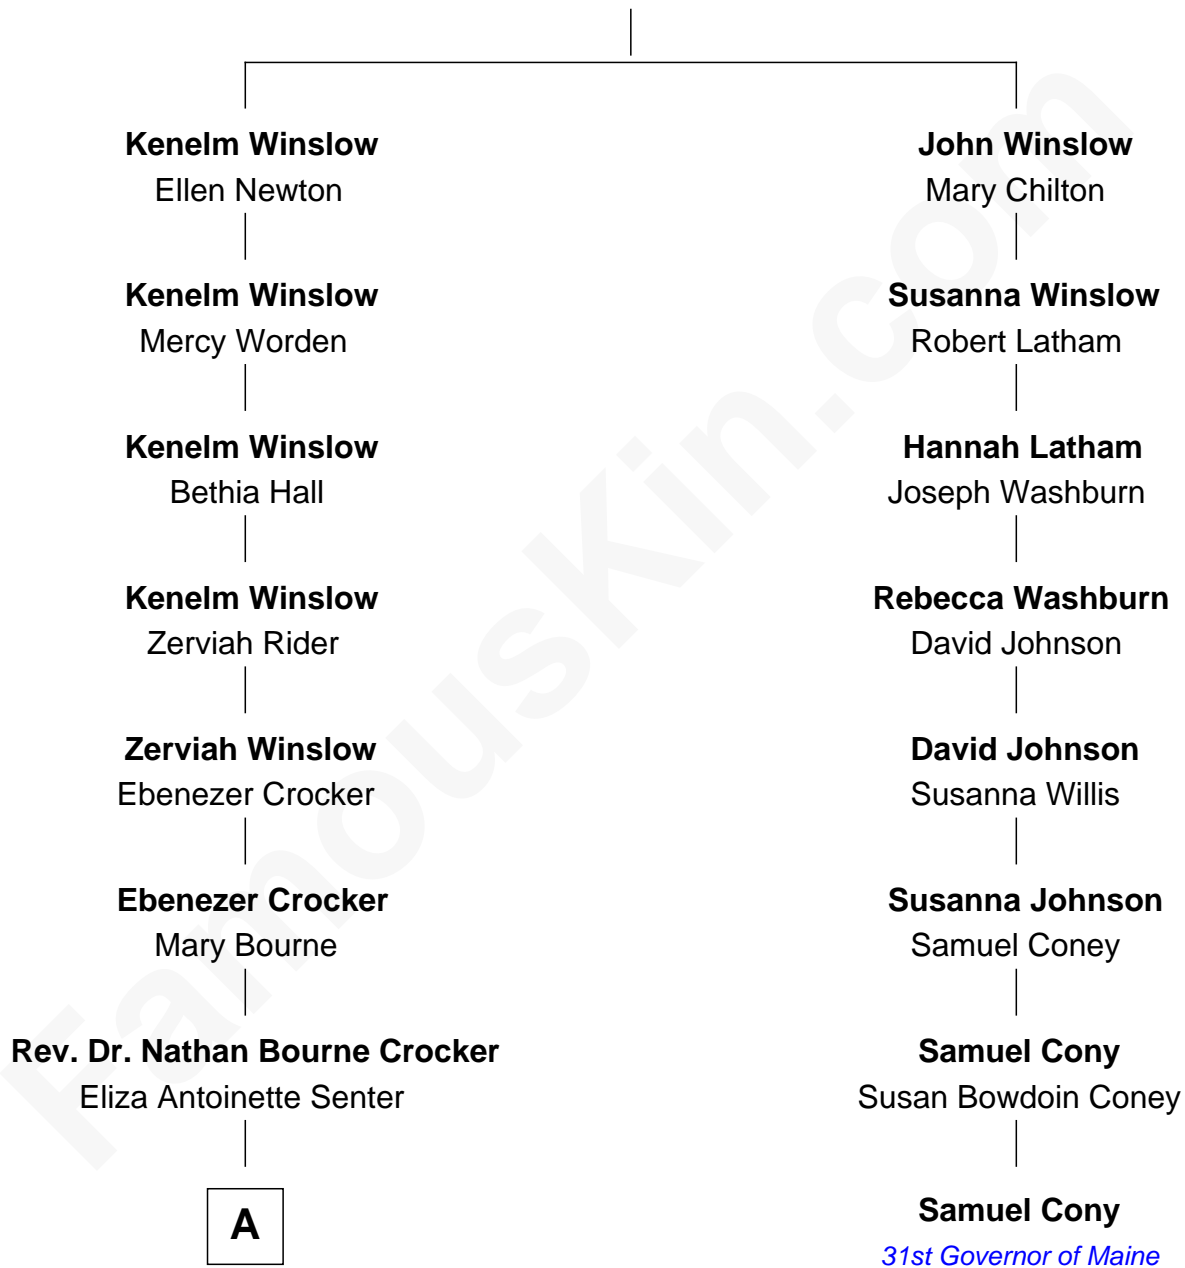

# FamousKin.com Relationship Chart of

**Kyra Sedgwick**

*TV and Movie Actress*

7th cousin 5 times removed of

**Samuel Cony**

*31st Governor of Maine*

**Edward Winslow**

Magdalen Oliver

**A**

—  
**Eliza Antoinette Crocker**

Nathaniel Bloodgood

—  
**Helen Bloodgood**

Francis Peabody

—  
**Fannie Peabody**

Rev. Dr. Endicott Peabody

—  
**Helen Peabody**

Robert Minturn Sedgwick

—  
**Henry Dwight Sedgwick**

Patricia Ann Rosenwald

—  
**Kyra Sedgwick**

*TV and Movie Actress*