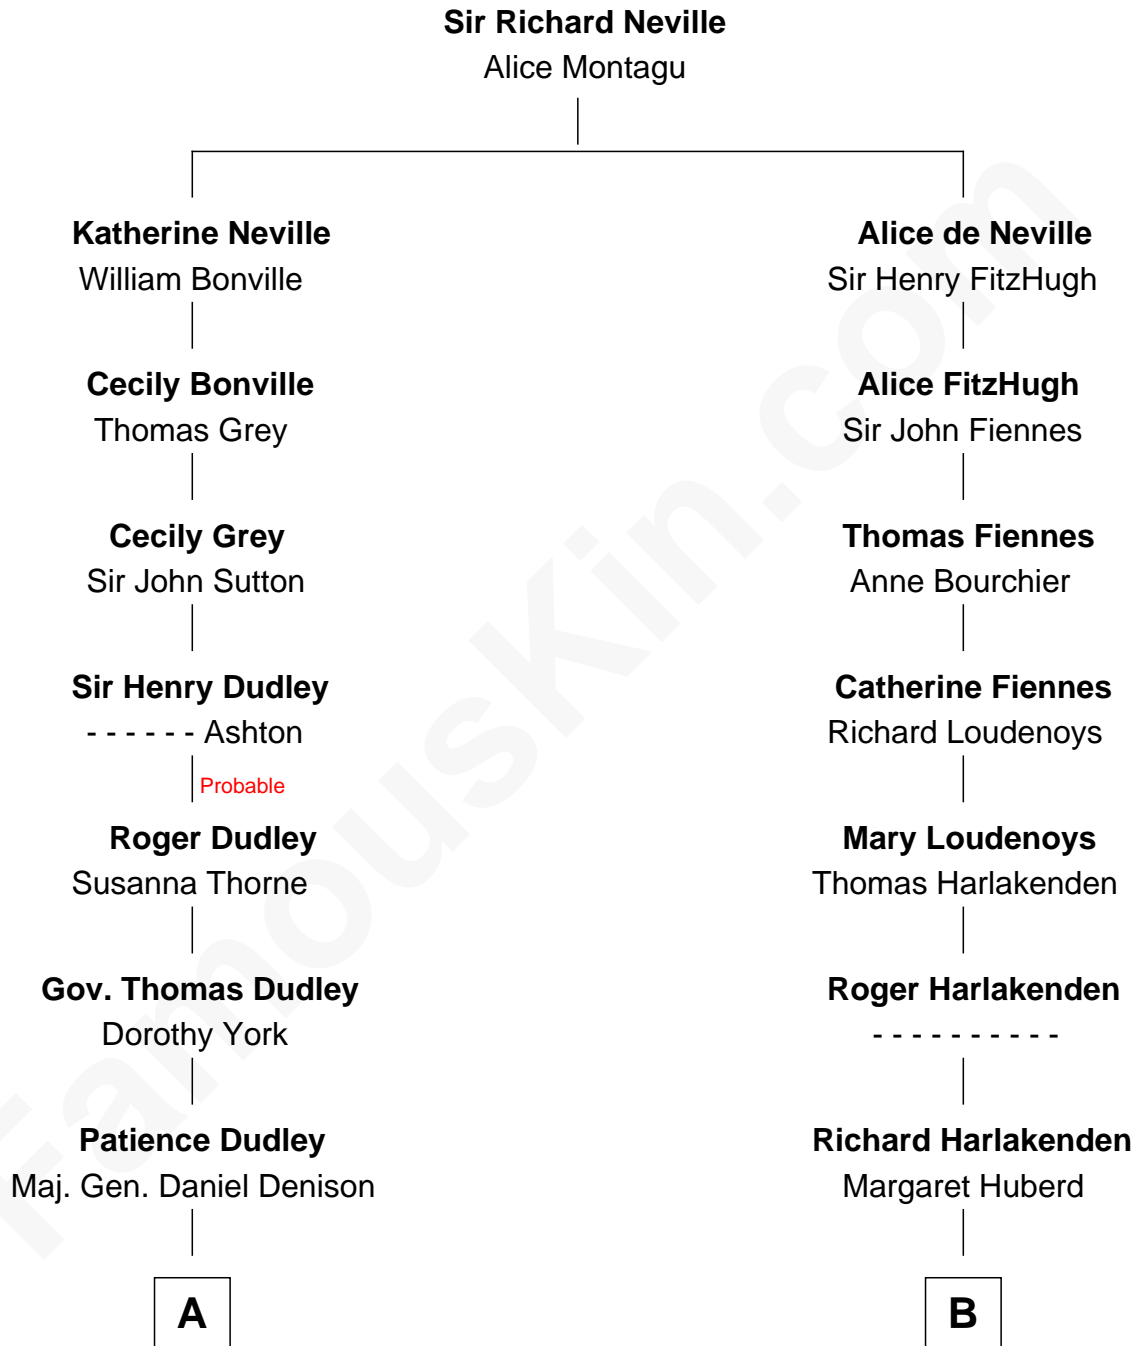

FamousKin.com Relationship Chart of

Kyra Sedgwick

TV and Movie Actress

16th cousin 1 time removed of

Frank Lloyd Wright

American Architect

Kyra Sedgwick photo by [Angela George](#) (CC BY-SA 3.0)