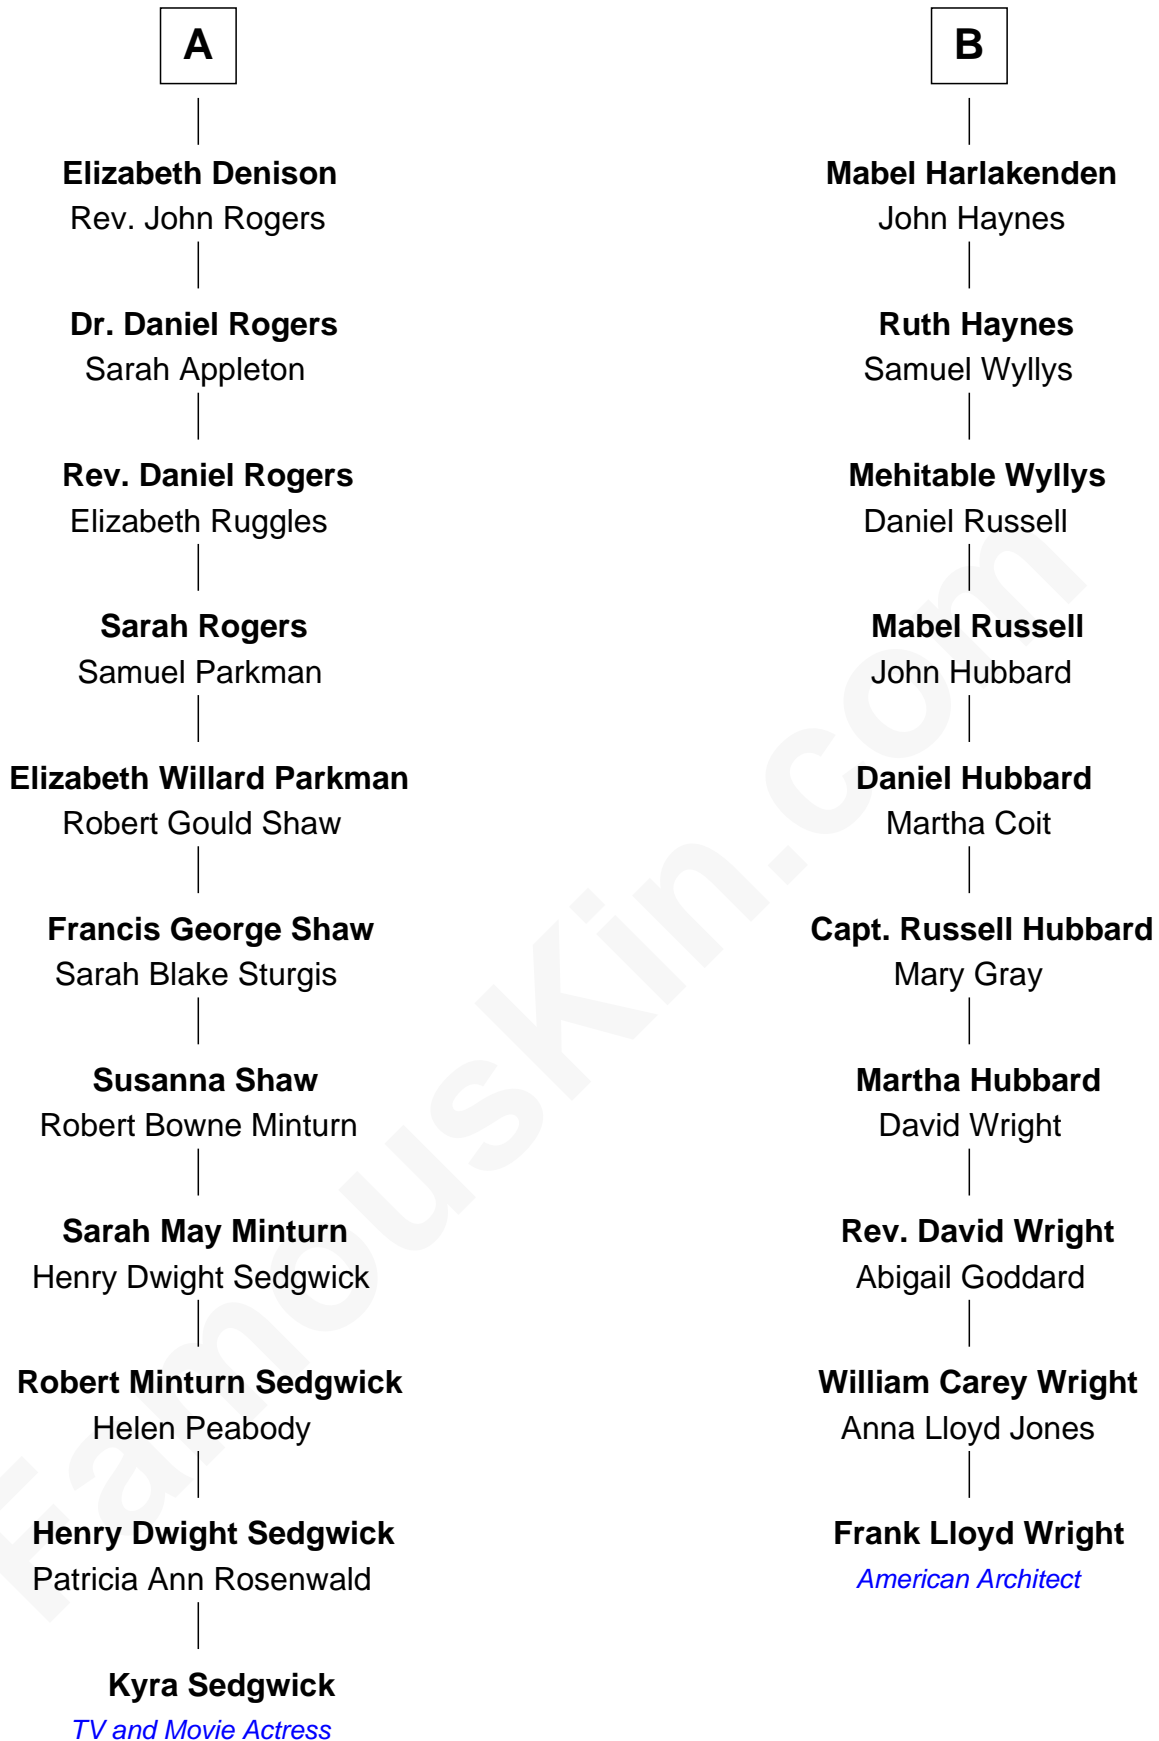

FamousKin.com Relationship Chart of

Kyra Sedgwick

TV and Movie Actress

16th cousin 1 time removed of

Frank Lloyd Wright

American Architect

Kyra Sedgwick photo by [Angela George](#) (CC BY-SA 3.0)