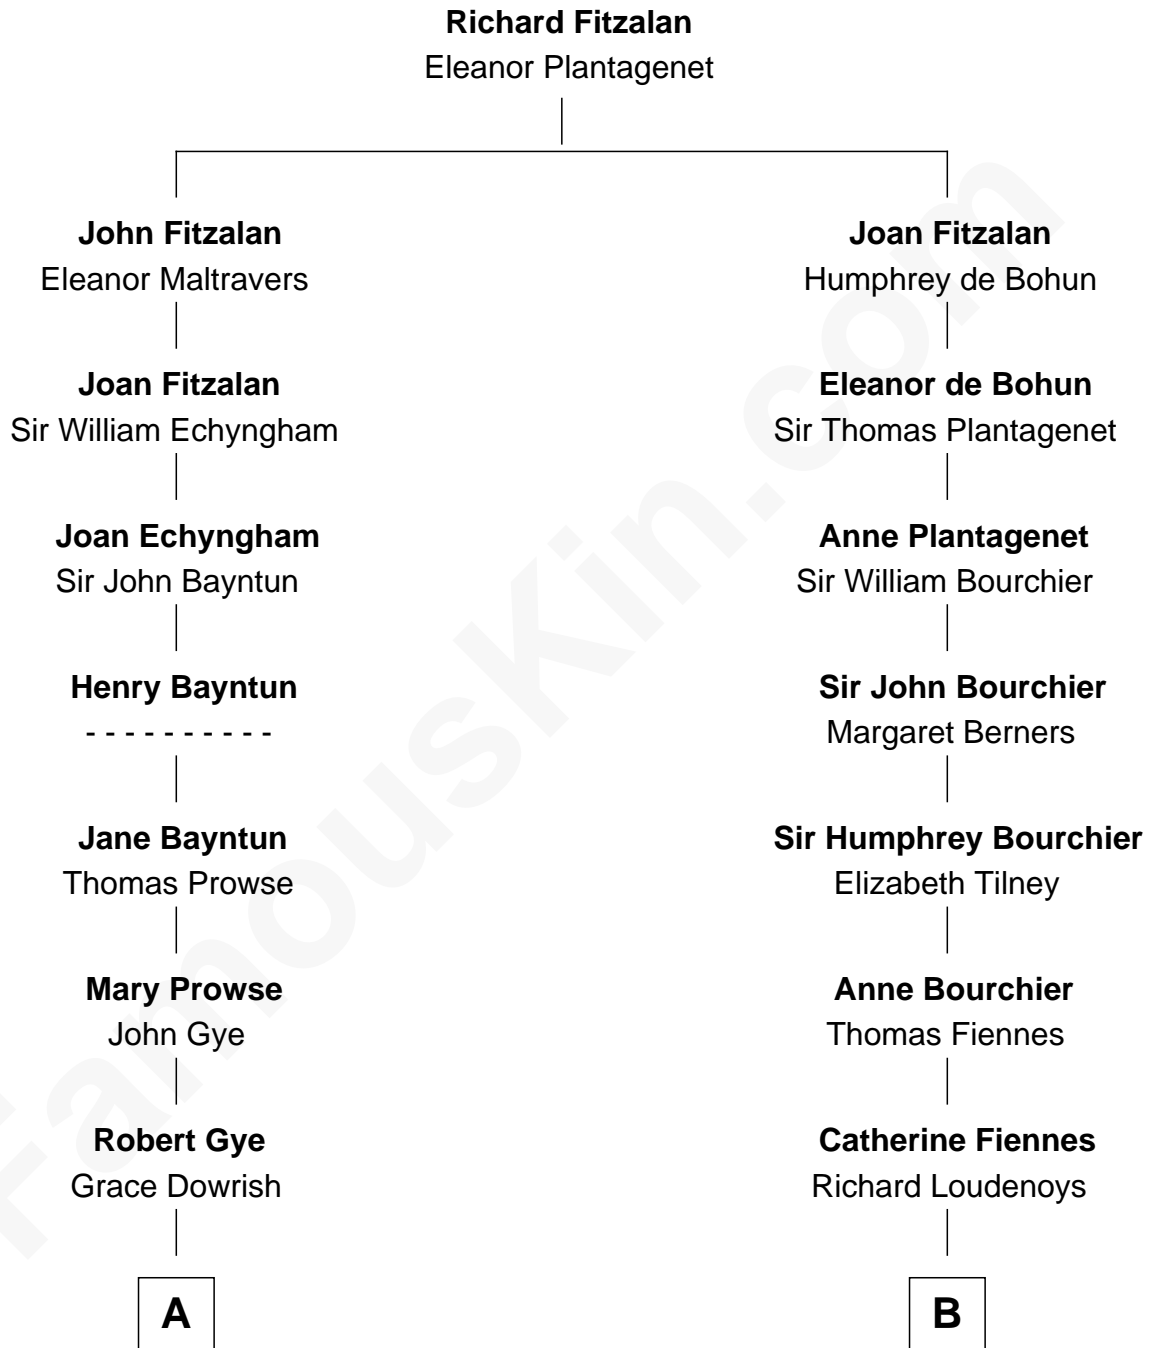

FamousKin.com Relationship Chart of

Kyra Sedgwick

TV and Movie Actress

18th cousin 1 time removed of

Frank Lloyd Wright

American Architect

C

Henry Dwight Sedgwick
Patricia Ann Rosenwald

Kyra Sedgwick
TV and Movie Actress

D

Rev. David Wright
Abigail Goddard

William Carey Wright
Anna Lloyd Jones

Frank Lloyd Wright
American Architect

FamousKin.com