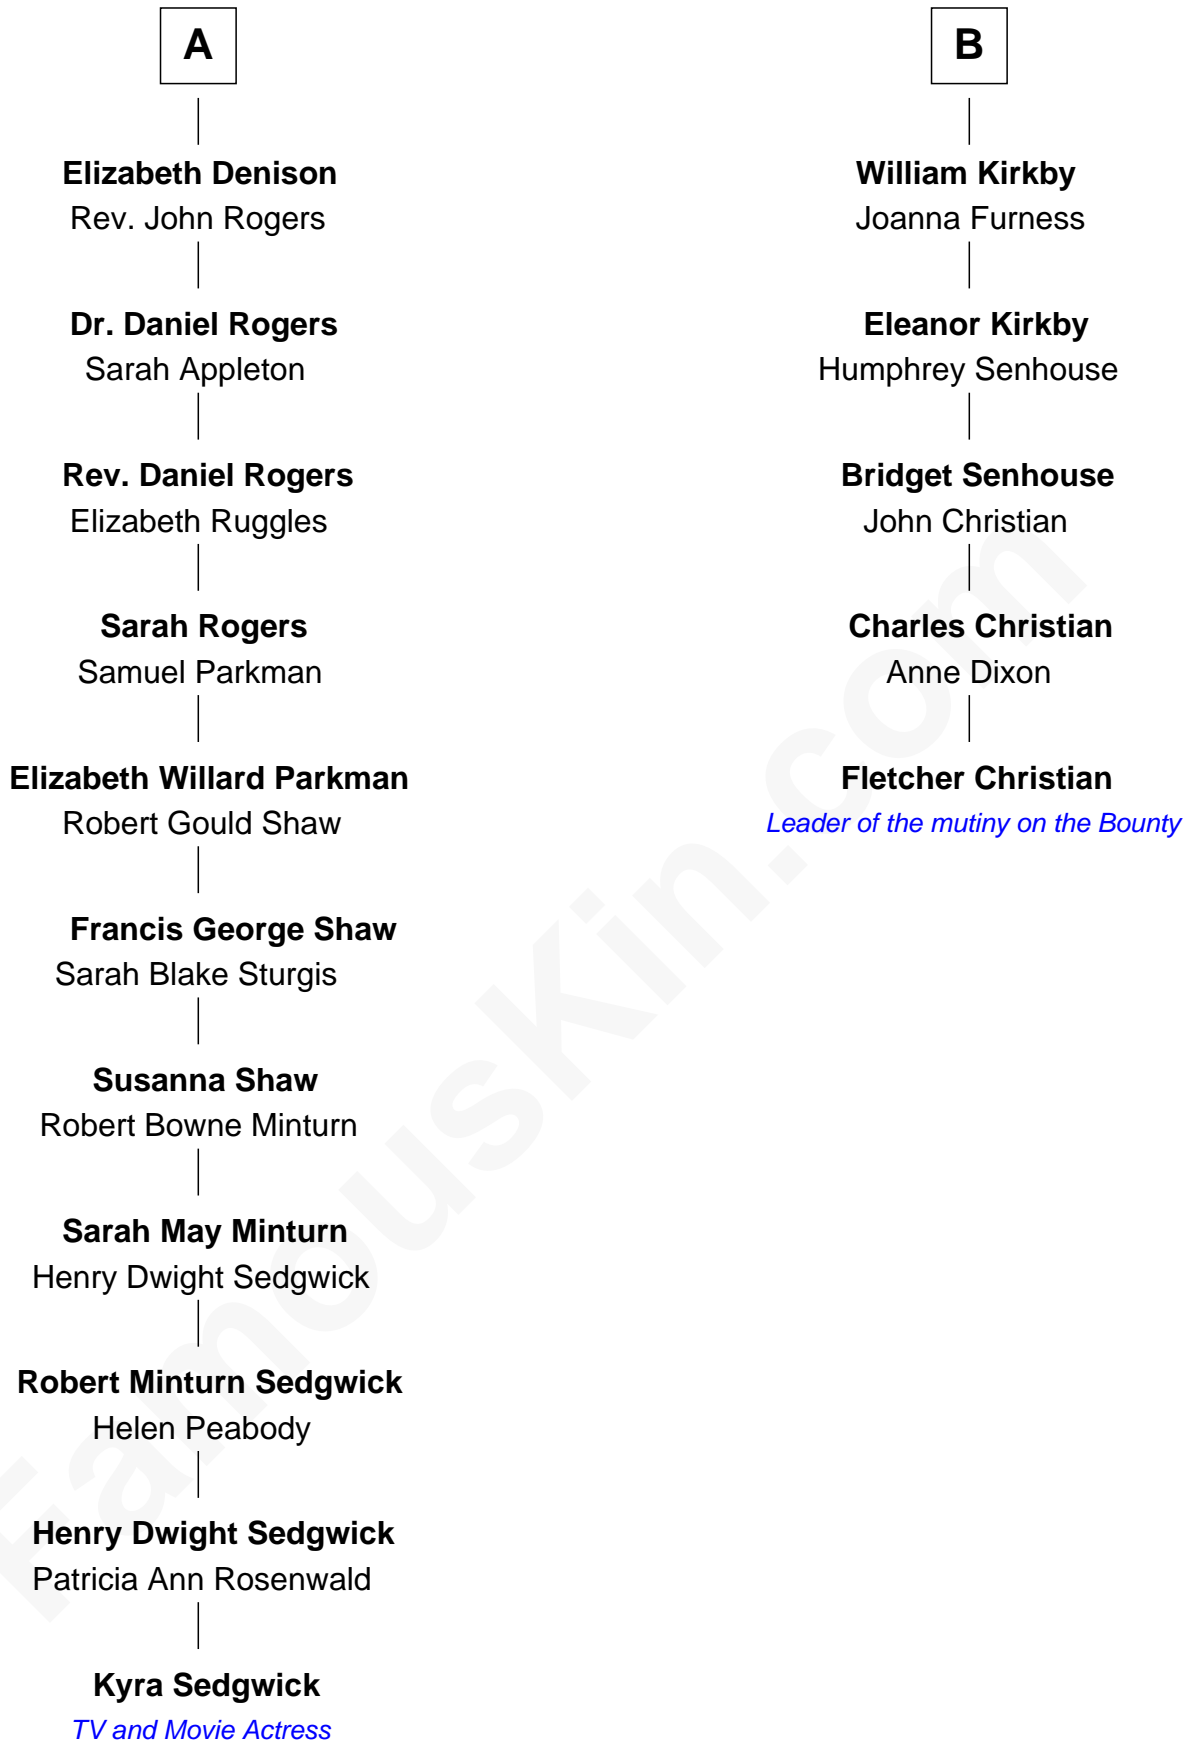

FamousKin.com Relationship Chart of

Kyra Sedgwick

TV and Movie Actress

11th cousin 6 times removed of

Fletcher Christian

Leader of the mutiny on the Bounty

Sir Richard Neville

Alice Montagu

Katherine Neville

William Bonville

Cecily Bonville

Thomas Grey

Cecily Grey

Sir John Sutton

Sir Henry Dudley

----- Ashton

Agnes Bindloss

Eleanor Fleming

Sir John Lowther

Agnes Lowther

Roger Kirkby

B

Kyra Sedgwick photo by [Angela George](#) (CC BY-SA 3.0)