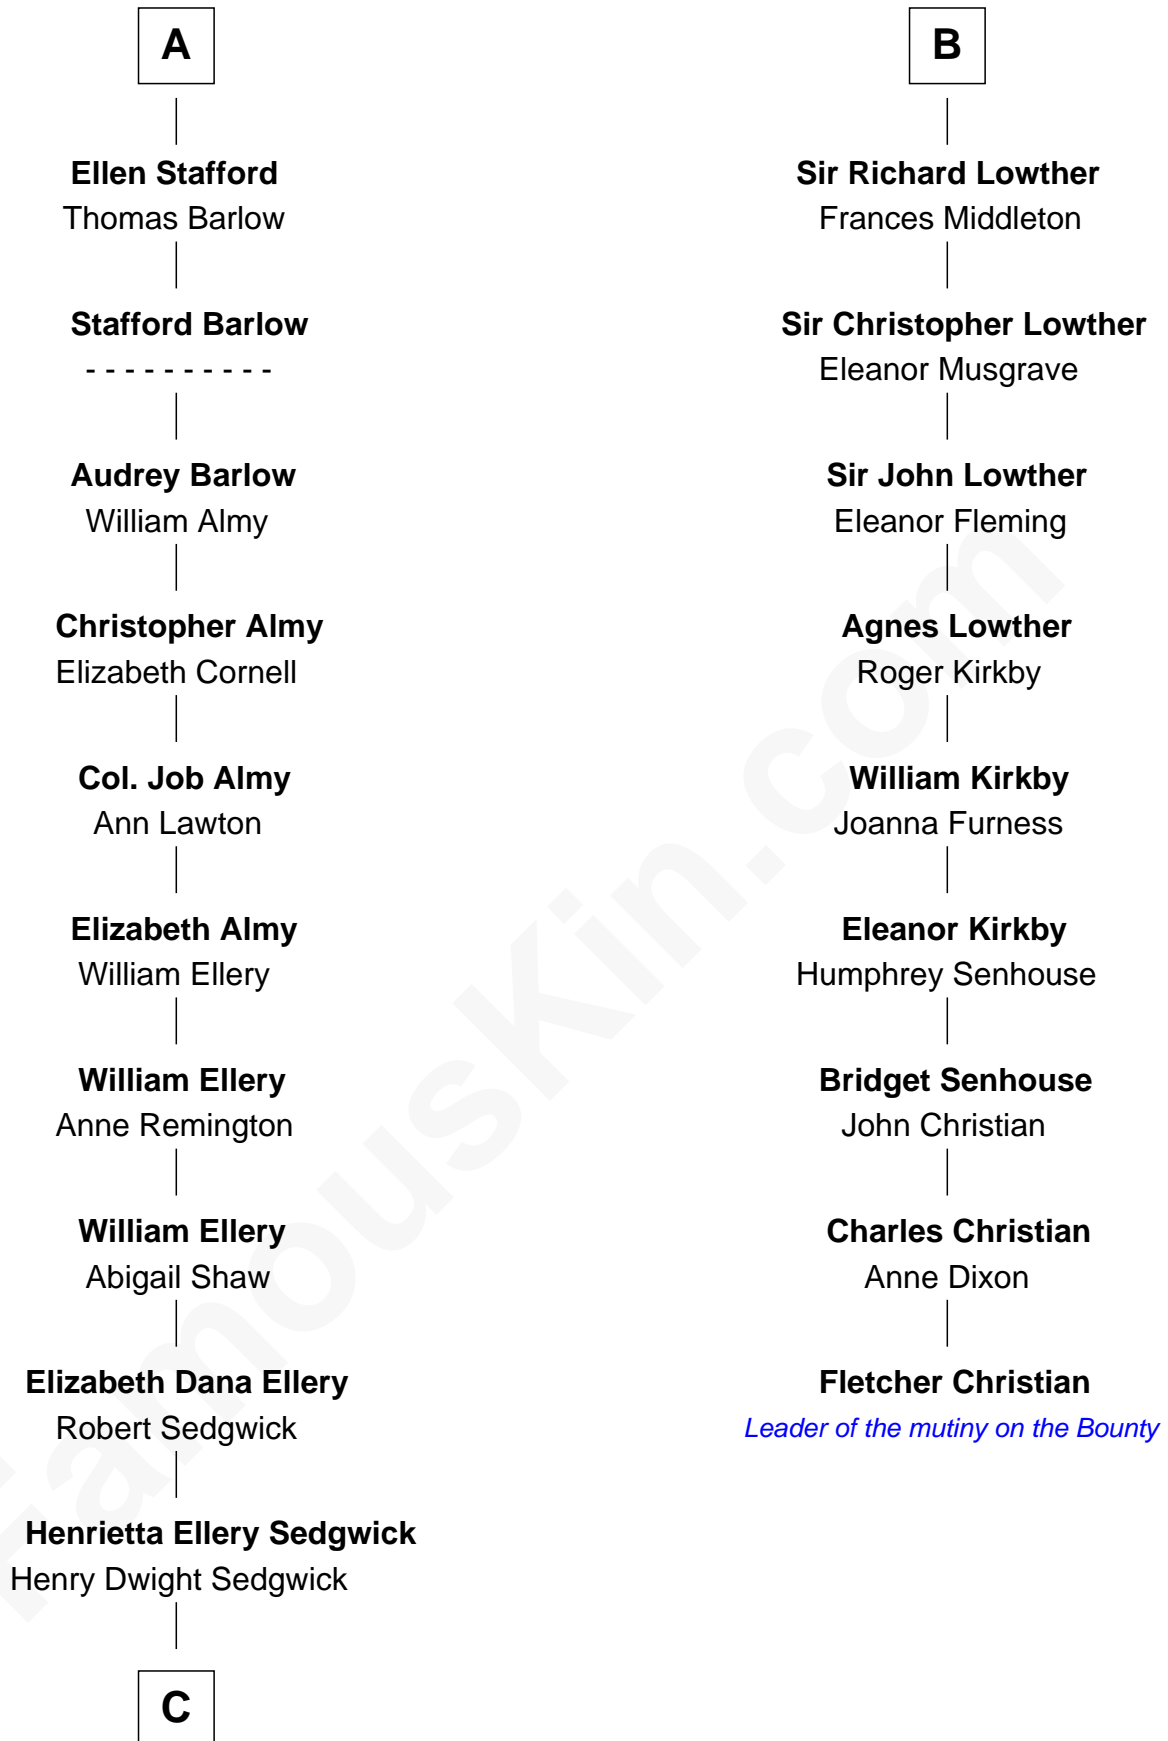

# FamousKin.com Relationship Chart of

**Kyra Sedgwick**

*TV and Movie Actress*

15th cousin 5 times removed of

**Fletcher Christian**

*Leader of the mutiny on the Bounty*

**C**

Henry Dwight Sedgwick

Sarah May Minturn

Robert Minturn Sedgwick

Helen Peabody

Henry Dwight Sedgwick

Patricia Ann Rosenwald

**Kyra Sedgwick**

*TV and Movie Actress*

FamousKin.com