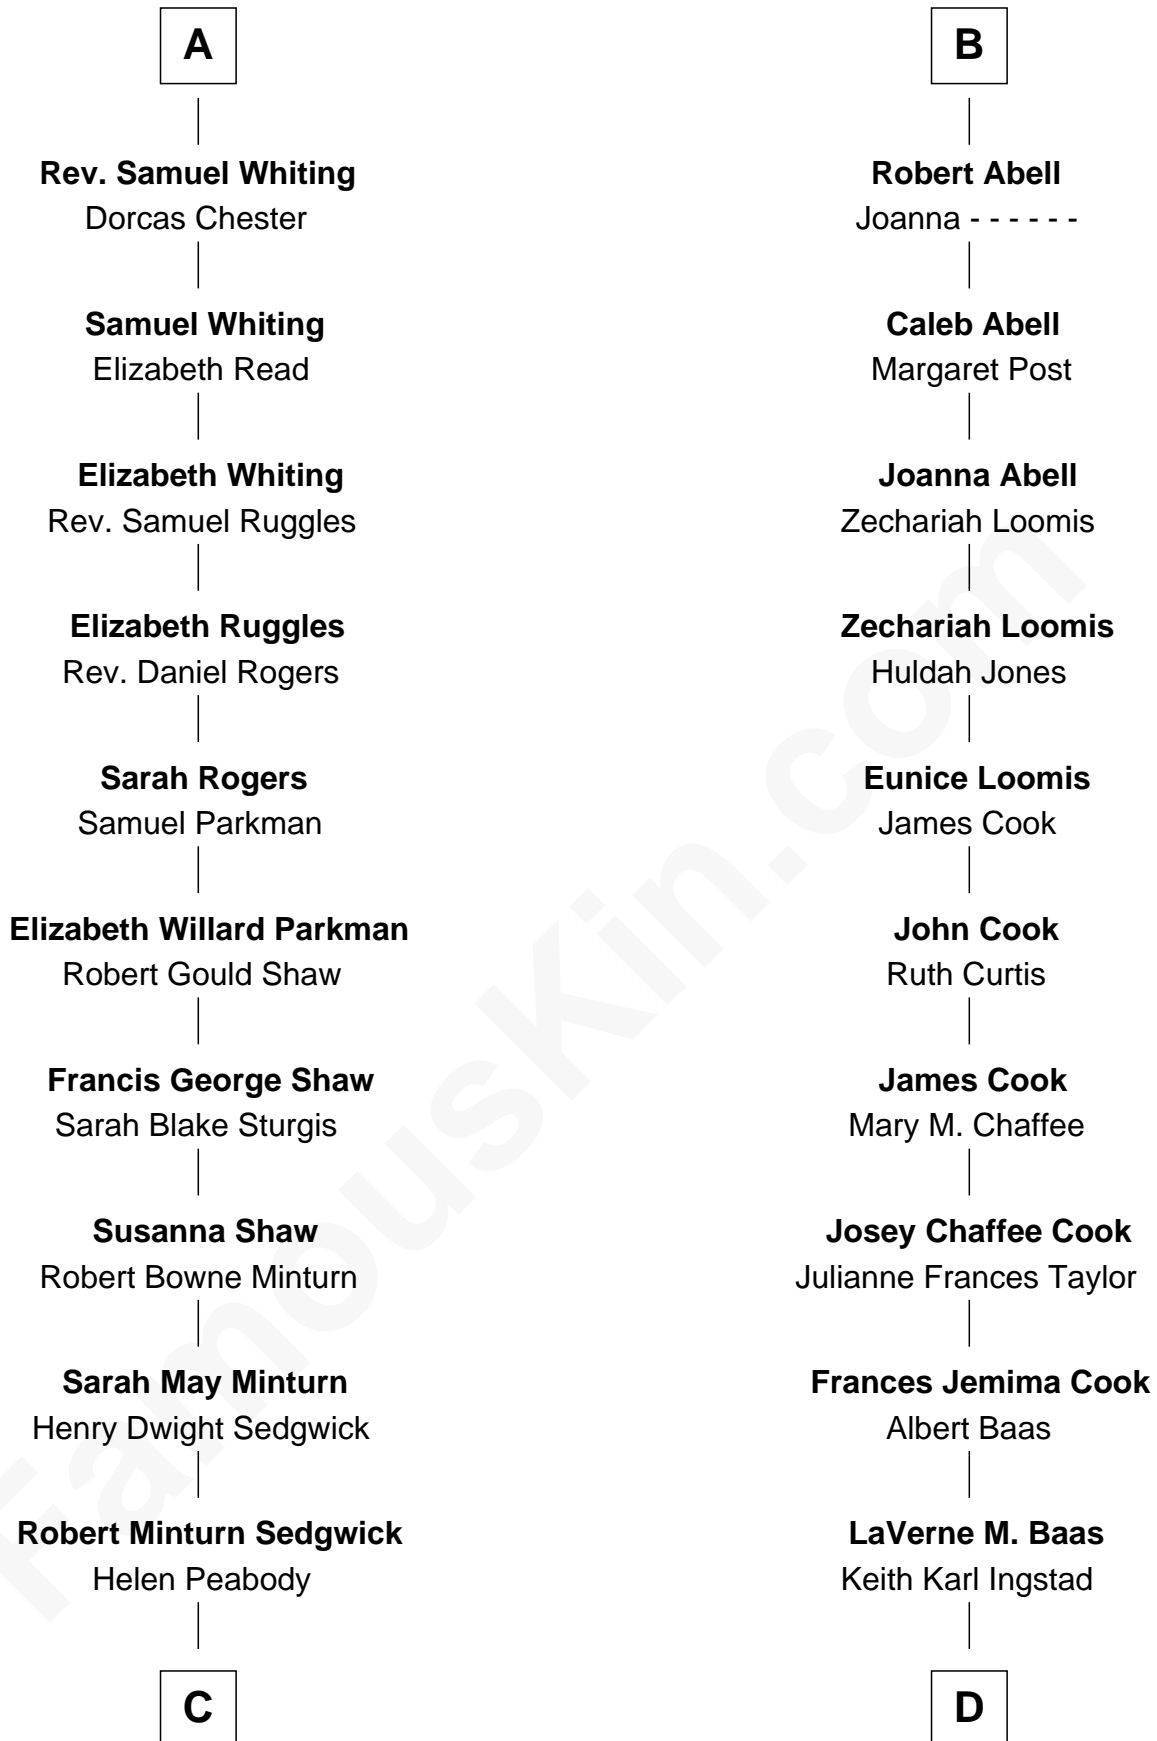

FamousKin.com Relationship Chart of

Kyra Sedgwick

TV and Movie Actress

18th cousin of

Amber Stevens West

TV and Movie Actress

Sir Robert Corbet

Margaret - - - - -

C

Henry Dwight Sedgwick
Patricia Ann Rosenwald

Kyra Sedgwick
TV and Movie Actress

D

Terry Keith Ingstad
Beverly Jean Cunningham

Amber Stevens West
TV and Movie Actress

FamousKin.com