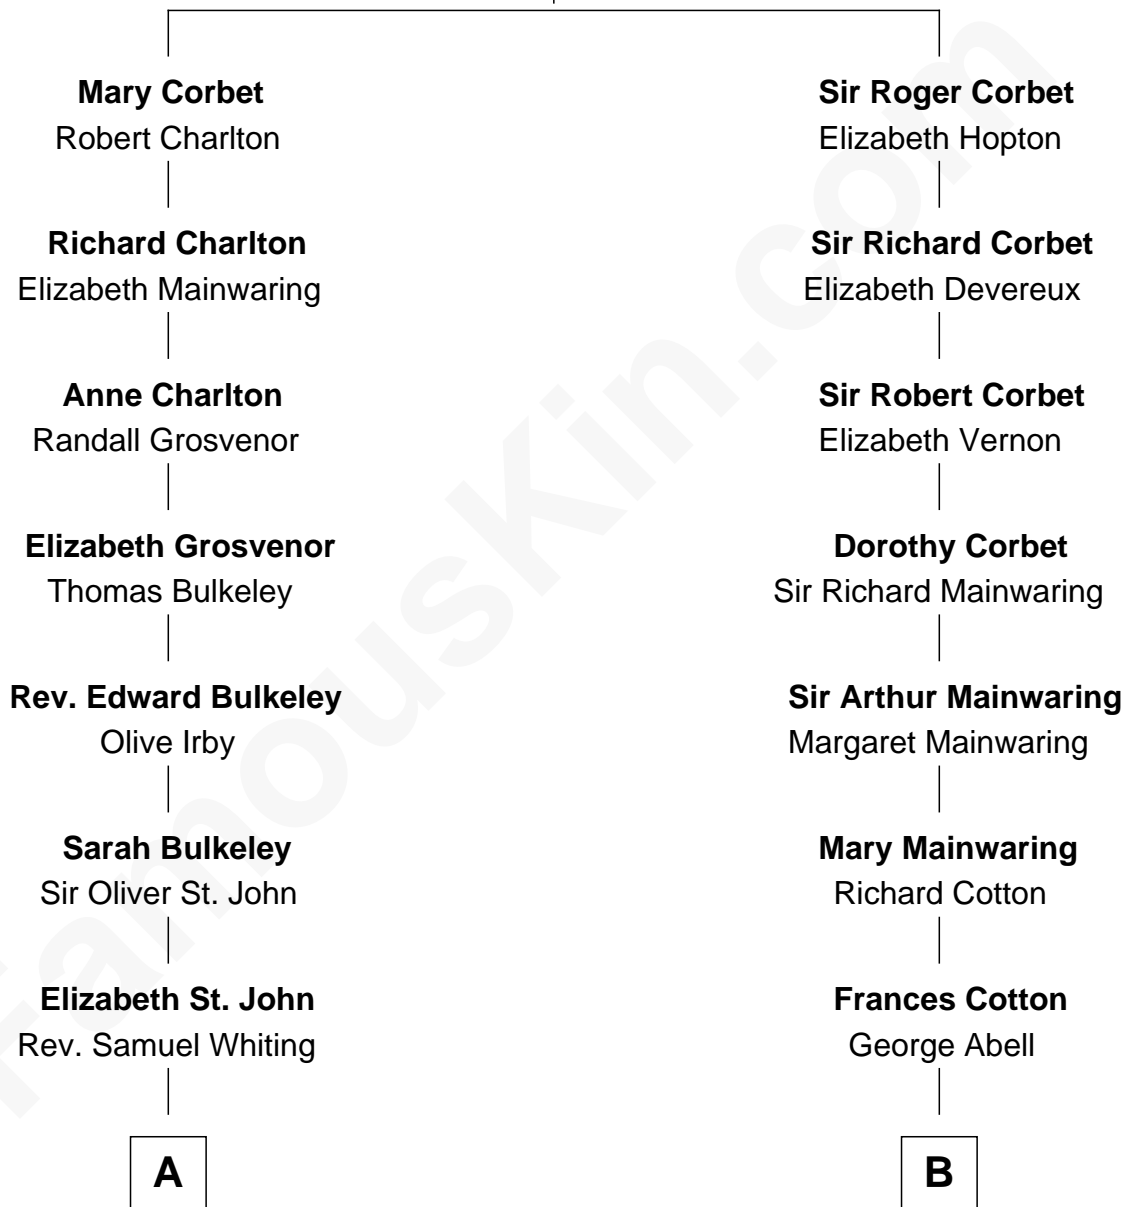

FamousKin.com Relationship Chart of

Kyra Sedgwick

TV and Movie Actress

18th cousin of

Amber Stevens West

TV and Movie Actress

Sir Robert Corbet

Margaret - - - - -

C

Henry Dwight Sedgwick
Patricia Ann Rosenwald

Kyra Sedgwick
TV and Movie Actress

D

Terry Keith Ingstad
Beverly Jean Cunningham

Amber Stevens West
TV and Movie Actress

FamousKin.com