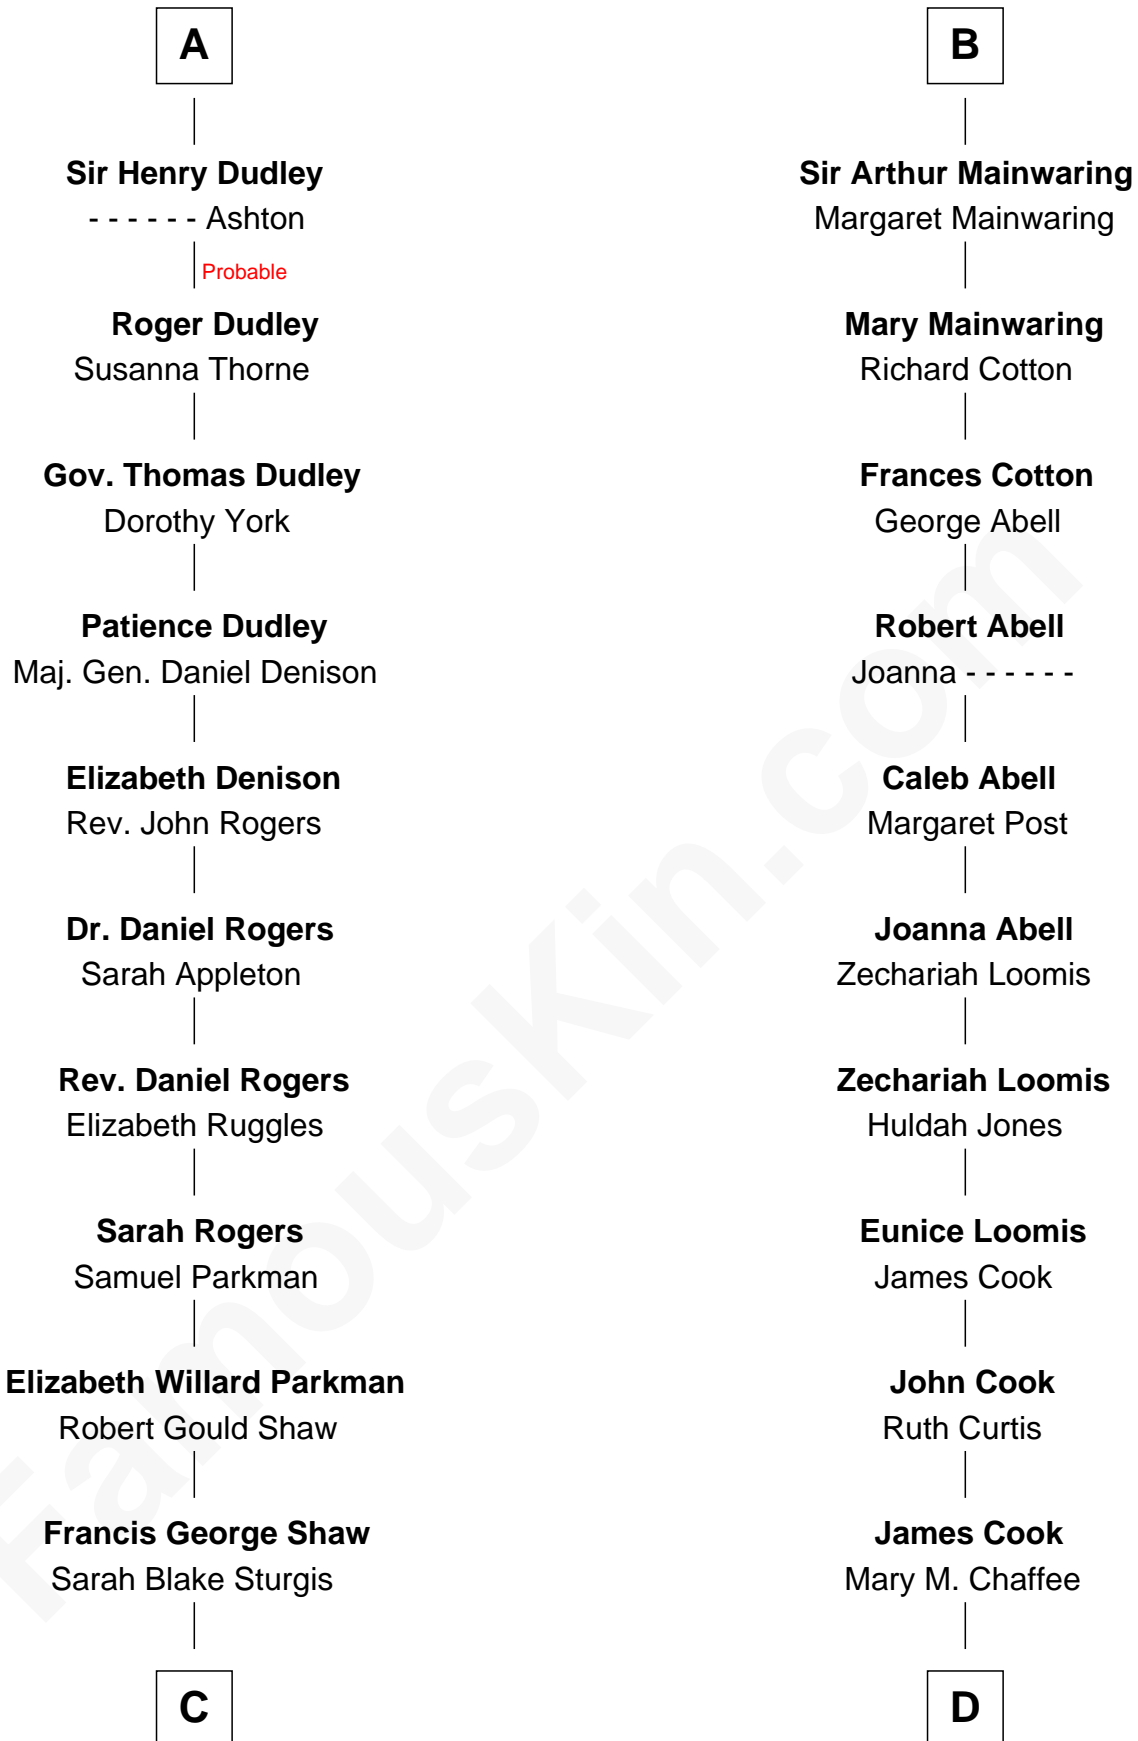

## Relationship Chart of

**Kyra Sedgwick**

*TV and Movie Actress*

20th cousin 1 time removed of

**Shadoe Stevens**

*Radio Disc Jockey*

**Sir William de Ros**  
Margery de Badlesmere

**Thomas de Ros**  
Beatrice de Stafford

**Margaret de Ros**  
Sir Reynold Grey

**Margaret Grey**  
Sir William Bonville

**William Bonville**  
Elizabeth Harington

**William Bonville**  
Katherine Neville

**Cecily Bonville**  
Thomas Grey

**Cecily Grey**  
Sir John Sutton

**A**

**Maud de Roos**  
John de Welles

**Anne de Welles**  
James Butler

**James Butler**  
Joan Beauchamp

**Elizabeth Butler**  
John Talbot

**Ann Talbot**  
Sir Henry Vernon

**Elizabeth Vernon**  
Sir Robert Corbet

**Dorothy Corbet**  
Sir Richard Mainwaring

**B**

**C**

**Susanna Shaw**  
Robert Bowne Minturn

**Sarah May Minturn**  
Henry Dwight Sedgwick

**Robert Minturn Sedgwick**  
Helen Peabody

**Henry Dwight Sedgwick**  
Patricia Ann Rosenwald