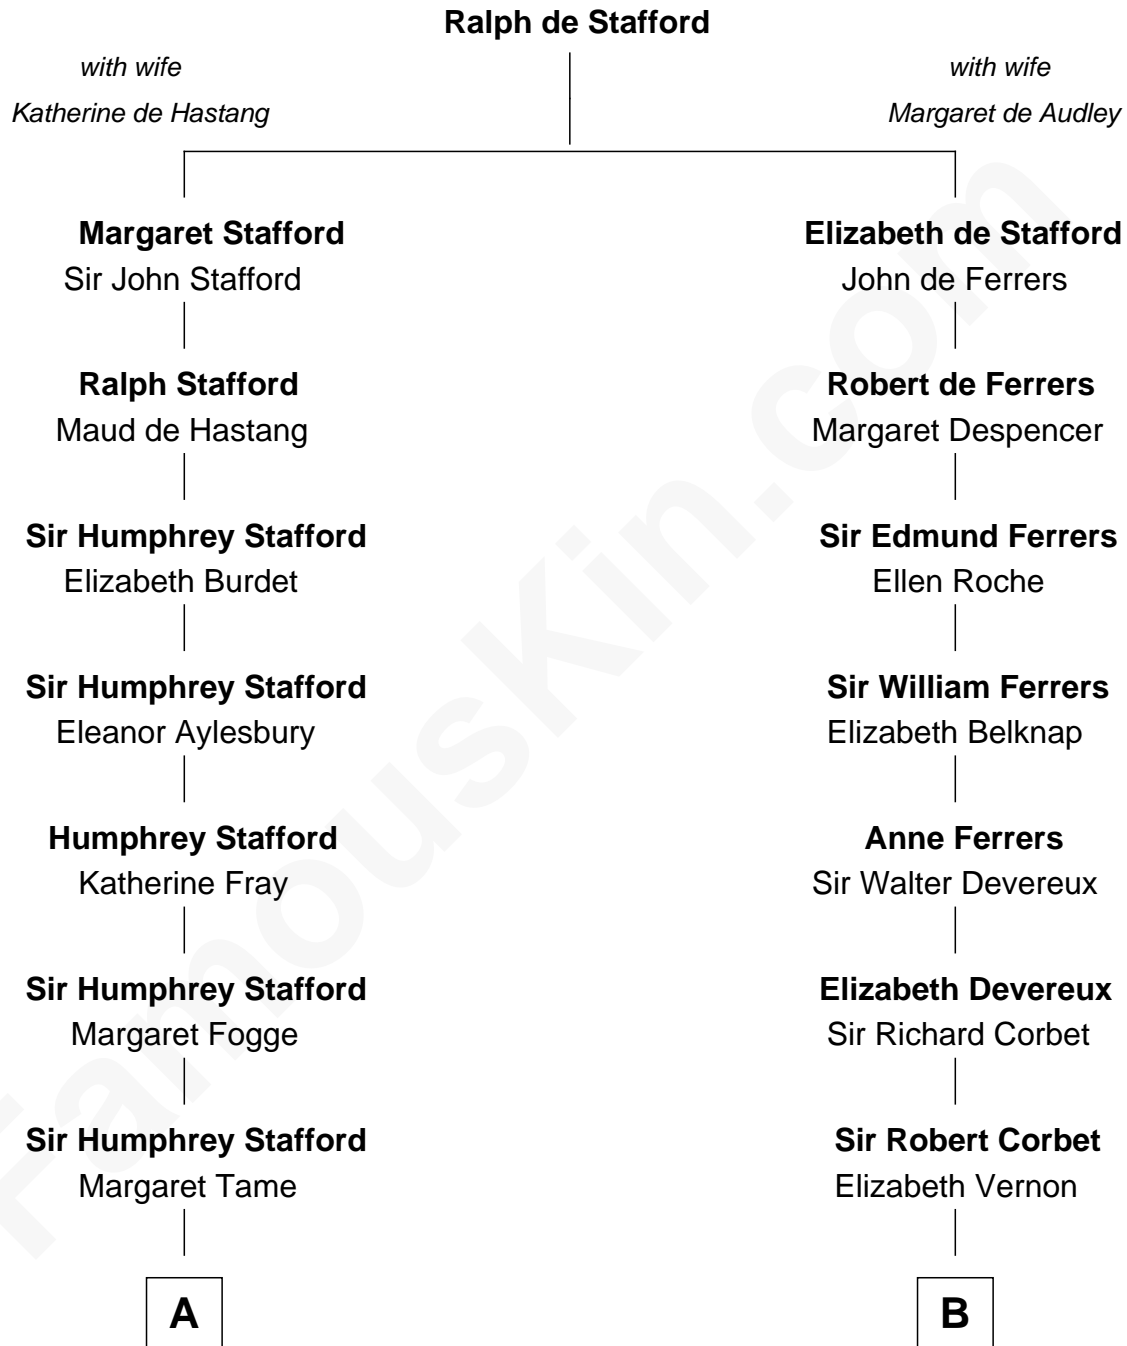

FamousKin.com

Relationship Chart of

Kyra Sedgwick

TV and Movie Actress

20th cousin 1 time removed of

Shadoe Stevens

Radio Disc Jockey

C