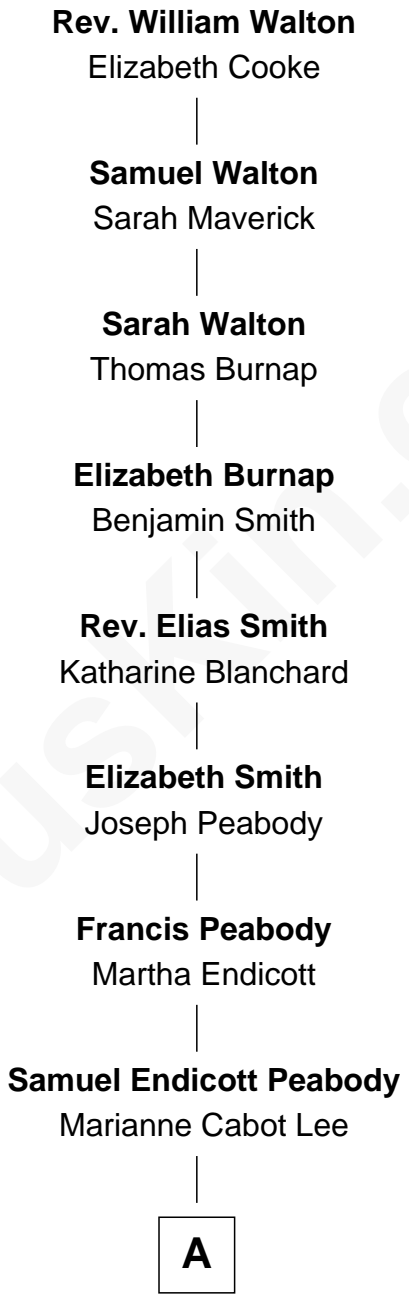

FamousKin.com Relationship Chart of

Kyra Sedgwick

TV and Movie Actress

9th Great-granddaughter of

Rev. William Walton

(c1602 - 1668) Great Migration Immigrant 1635

A

Rev. Dr. Endicott Peabody

Fannie Peabody

Helen Peabody

Robert Minturn Sedgwick

Henry Dwight Sedgwick

Patricia Ann Rosenwald

Kyra Sedgwick

TV and Movie Actress